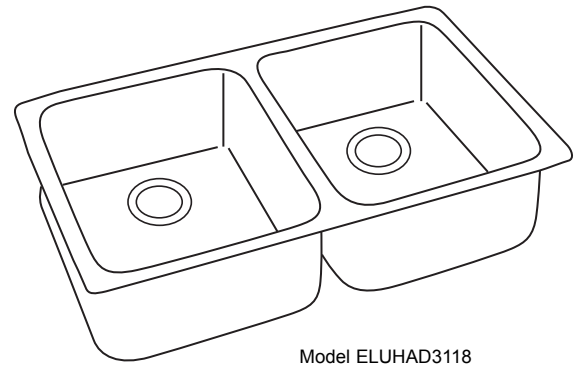

DESIGN FEATURES

ELUHAD Bowl Depth: 4-1/2" (114mm), 5" (127mm) or 5-1/2" (140mm).

Finish: Exposed surfaces are hand blended to a lustrous high-lighted satin finish with a highlighted inside top bowl radius.

Underside: Underside of sink is fully protected by heavy duty Sound Guard™ undercoating to prevent condensation and deaden sound.

OTHER

Drain Opening: 3-1/2" (89mm) center rear location.

NOTE: All Elkay undermount sinks are designed to attach to the underside of any solid surface countertop.

Model ELUHAD3118

SINK DIMENSIONS*

Model Number	Overall		Inside Each Bowl			Cutout in Countertop	Minimum Cabinet Size
	Length	Width	Length	Width	Depth		
	A	B	C	D			
ELUHAD3118	30 ³ / ₄ (781mm)	18 ¹ / ₂ (470mm)	13 ¹ / ₂ (343mm)	16 (406mm)	**	See template packed with sink.	36 (914mm)
ELUHAD3120R	(L) 31 ¹ / ₄ (794mm)	20 ¹ / ₂ (521mm)	14 (356mm)	18 (457mm)	**		36 (914mm)
	(R) 31 ¹ / ₄ (794mm)	18 ¹ / ₂ (470mm)	13 ¹ / ₂ (343mm)	16 (406mm)	**		36 (914mm)
ELUHAD3216	31 ³ / ₄ (806mm)	16 ¹ / ₂ (419mm)	14 (356mm)	14 (356mm)	**		36 (914mm)
ELUHAD3618	35 ³ / ₄ (908mm)	18 ¹ / ₂ (470mm)	16 (406mm)	16 (406mm)	**		39 (914mm)
ELUHAD4218	41 ³ / ₄ (1060mm)	18 ¹ / ₂ (470mm)	19 (483mm)	16 (406mm)	**		45 (1143mm)
ELUHAD4618	45 ³ / ₄ (1143mm)	18 ¹ / ₄ (464mm)	21 (533mm)	15 ³ / ₄ (400mm)	**		51 (1295mm)

*Length is left to right. Width is front to back.

**Available in 4¹/₂" (114mm), 5" (127mm) or 5¹/₂" (140mm).

Installation Profile of ELUHAD Double Bowl Models
The template provided with each ELUHAD sink provides the only type of installation recommended by Elkay.