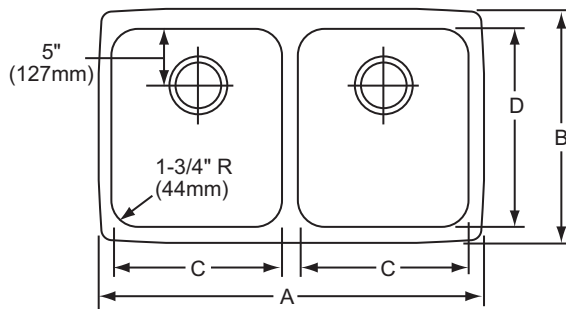

DESIGN FEATURES

ELUHAD Bowl Depth: 4-1/2" (114mm), 5" (127mm) or 5-1/2" (140mm).

Finish: Exposed surfaces are hand blended to a lustrous high-lighted satin finish with a highlighted inside top bowl radius.

Model ELUHAD3118

SINK DIMENSIONS*

Model Number	Overall		Inside Each Bowl			Cutout in Countertop	Minimum Cabinet Size
	Length	Width	Length	Width	Depth		
	A	B	C	D			
ELUHAD3118	30 ³ / ₄ (781mm)	18 ¹ / ₂ (470mm)	13 ¹ / ₂ (343mm)	16 (406mm)	**	See template packed with sink.	36 (914mm)
ELUHAD3120R	(L) 31 ¹ / ₄ (794mm)	20 ¹ / ₂ (521mm)	14 (356mm)	18 (457mm)	**		36 (914mm)
	(R) 31 ¹ / ₄ (794mm)	18 ¹ / ₂ (470mm)	13 ¹ / ₂ (343mm)	16 (406mm)	**		36 (914mm)
ELUHAD3216	31 ³ / ₄ (806mm)	16 ¹ / ₂ (419mm)	14 (356mm)	14 (356mm)	**		36 (914mm)
ELUHAD3618	35 ³ / ₄ (908mm)	18 ¹ / ₂ (470mm)	16 (406mm)	16 (406mm)	**		39 (914mm)
ELUHAD4218	41 ³ / ₄ (1060mm)	18 ¹ / ₂ (470mm)	19 (483mm)	16 (406mm)	**		45 (1143mm)
ELUHAD4618	45 ³ / ₄ (1143mm)	18 ¹ / ₄ (464mm)	21 (533mm)	15 ³ / ₄ (400mm)	**		51 (1295mm)

*Length is left to right. Width is front to back.

**Available in 4¹/₂" (114mm), 5" (127mm) or 5¹/₂" (140mm).

Installation Profile of ELUHAD Double Bowl Models
The template provided with each ELUHAD sink provides the only type of installation recommended by Elkay.