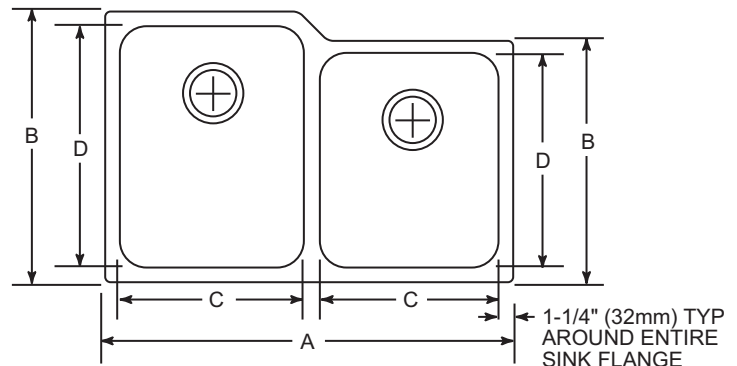

Model ELUHAD3120R Illustrated

In keeping with our policy of continuing product improvement, Elkay reserves the right to change product specifications without notice. Please visit elkayusa.com for most current version of Elkay product specification sheets.

This specification describes an Elkay product with design, quality and functional benefits to the user. When making a comparison of other producers' offerings, be certain these features are not overlooked.

Elkay

elkayusa.com

2222 Camden Court
Oak Brook, IL 60523

Printed in U.S.A.
©2009 Elkay

(Rev. 7/09) 1-303A