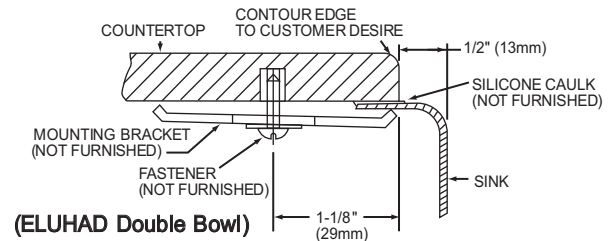

DESIGN FEATURES

ELUHAD Bowl Depth: 4-1/2" (114mm), 5" (127mm) or 5-1/2" (140mm).

Finish: Exposed surfaces are hand blended to a lustrous high-lighted satin finish with a highlighted inside top bowl radius.

Underside: Underside of sink is fully protected by heavy duty Sound Guard™ undercoating to prevent condensation and deaden sound.

OTHER

Drain Opening: 3-1/2" (89mm) center rear location.

NOTE: All Elkay undermount sinks are designed to attach to the underside of any solid surface countertop.

Model ELUHAD3118

SINK DIMENSIONS*

Model Number	Overall		Inside Each Bowl			Cutout in Countertop	Minimum Cabinet Size
	Length	Width	Length	Width	Depth		
	A	B	C	D			
ELUHAD3118	30 ³ / ₄ (781mm)	18 ¹ / ₂ (470mm)	13 ¹ / ₂ (343mm)	16 (406mm)	**	See template packed with sink.	36 (914mm)
ELUHAD3120R	(L) 31 ¹ / ₄ (794mm)	20 ¹ / ₂ (521mm)	14 (356mm)	18 (457mm)	**		36 (914mm)
	(R) 31 ¹ / ₄ (794mm)	18 ¹ / ₂ (470mm)	13 ¹ / ₂ (343mm)	16 (406mm)	**		36 (914mm)
ELUHAD3216	31 ³ / ₄ (806mm)	16 ¹ / ₂ (419mm)	14 (356mm)	14 (356mm)	**		36 (914mm)
ELUHAD3618	35 ³ / ₄ (908mm)	18 ¹ / ₂ (470mm)	16 (406mm)	16 (406mm)	**		39 (914mm)
ELUHAD4218	41 ³ / ₄ (1060mm)	18 ¹ / ₂ (470mm)	19 (483mm)	16 (406mm)	**		45 (1143mm)
ELUHAD4618	45 ³ / ₄ (1143mm)	18 ¹ / ₄ (464mm)	21 (533mm)	15 ³ / ₄ (400mm)	**		51 (1295mm)

*Length is left to right. Width is front to back.

**Available in 4¹/₂" (114mm), 5" (127mm) or 5¹/₂" (140mm).

Installation Profile of ELUHAD Double Bowl Models
The template provided with each ELUHAD sink provides the only type of installation recommended by Elkay.