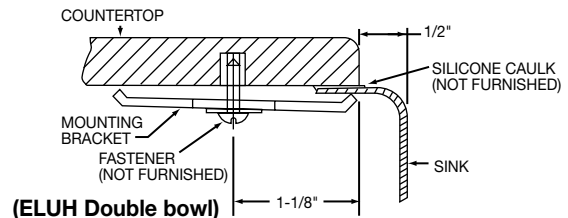

#### SINK DIMENSIONS (INCHES)\*

Model Number	Overall		Inside Left Bowl			Inside Right Bowl			Ribbed Area Length	Cutout in Countertop	No. of 1 1/2" Dia. Faucet Holes 4" Centers	Minimum Cabinet Size
	L	W	L	W	D	L	W	D				
ELUH4221L	41 1/2	20 1/2	16	18	9 1/2	7 1/2	12 7/8	6	12 7/8	See Template	4	45
ELUH4221R	41 1/2	20 1/2	7 1/2	12 7/8	6	16	18	9 1/2	12 7/8		4	45

\*Length is left to right. Width is front to back.

\*\*Template and countertop mounting clips are packed with every sink.

FIGURE 1

Model ELUH4221L Illustrated

Model ELUH4221L

Model ELUH4221R

**Installation Profile of ELUH Double Bowl Models**  
The template provided with each ELUH sink provides the only type of installation recommended by Elkay.

ALL DIMENSIONS IN INCHES, TO CONVERT TO MILLIMETERS MULTIPLY BY 25.4.

In keeping with our policy of continuing product improvement, Elkay reserves the right to change product specifications without notice.