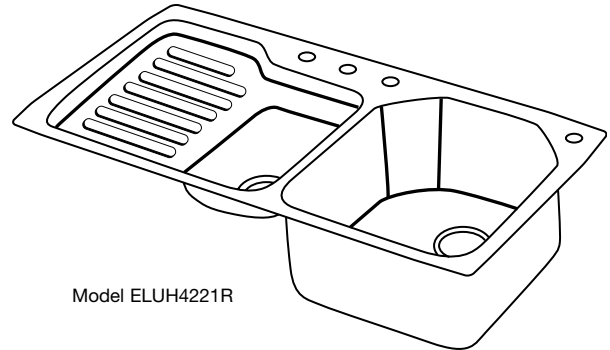

#### SINK DIMENSIONS (INCHES)\*

Model Number	Overall		Inside Left Bowl			Inside Right Bowl			Ribbed Area Length	Cutout in Countertop	No. of 1 1/2" Dia. Faucet Holes 4" Centers	Minimum Cabinet Size
	L	W	L	W	D	L	W	D				
ELUH4221L	41 1/2	20 1/2	16	18	9 1/2	7 1/2	12 7/8	6	12 7/8	See Template	4	45
ELUH4221R	41 1/2	20 1/2	7 1/2	12 7/8	6	16	18	9 1/2	12 7/8		4	45

\*Length is left to right. Width is front to back.

\*\*Template and countertop mounting clips are packed with every sink.

FIGURE 1

Model ELUH4221L Illustrated

Model ELUH4221L

Model ELUH4221R

**Installation Profile of ELUH Double Bowl Models**  
The template provided with each ELUH sink provides the only type of installation recommended by Elkay.

ALL DIMENSIONS IN INCHES, TO CONVERT TO MILLIMETERS MULTIPLY BY 25.4.

In keeping with our policy of continuing product improvement, Elkay reserves the right to change product specifications without notice.