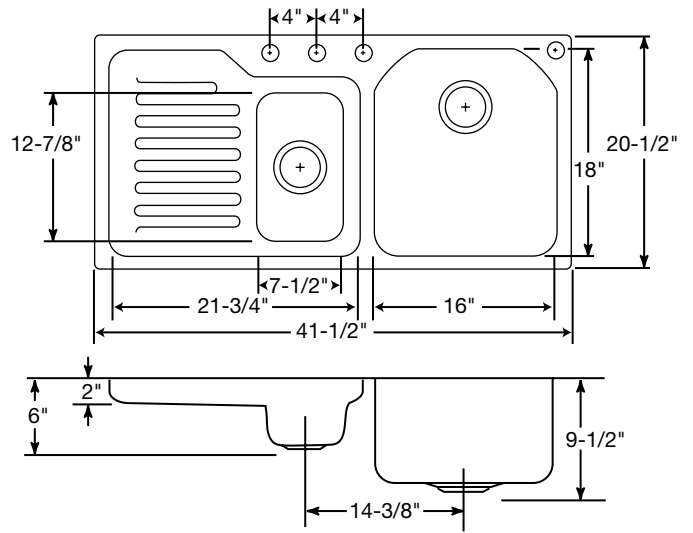

#### OTHER

Drain Opening: 3-1/2".

Suffix L (left) or R (right) denotes location of the small bowl.

Faucet Holes: Sink and template has 4 faucet holes to be used as a guide for drilling holes in the countertop (see Figure 1).

\*Length is left to right. Width is front to back.

\*\*Template and countertop mounting clips are packed with every sink.

FIGURE 1

Model ELUH4221L Illustrated

Model ELUH4221L

Model ELUH4221R

**Installation Profile of ELUH Double Bowl Models**  
The template provided with each ELUH sink provides the only type of installation recommended by Elkay.

ALL DIMENSIONS IN INCHES, TO CONVERT TO MILLIMETERS MULTIPLY BY 25.4.

In keeping with our policy of continuing product improvement, Elkay reserves the right to change product specifications without notice.

**ELKAY®  
SPECIFICATIONS**

Model ELUH4221L Illustrated

Model ELUH4221R Illustrated

ALL DIMENSIONS IN INCHES, TO CONVERT TO MILLIMETERS MULTIPLY BY 25.4.

*In keeping with our policy of continuing product improvement, Elkay reserves the right to change product specifications without notice.*