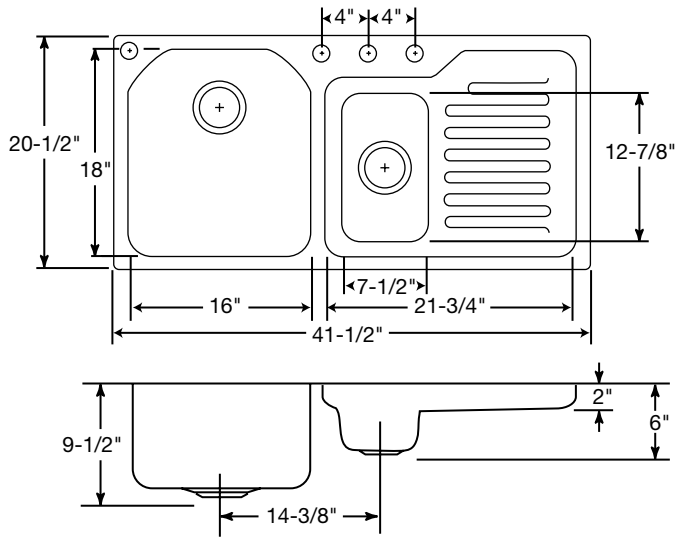

#### OTHER

Drain Opening: 3-1/2".

Suffix L (left) or R (right) denotes location of the small bowl.

Faucet Holes: Sink and template has 4 faucet holes to be used as a guide for drilling holes in the countertop (see Figure 1).

\*Length is left to right. Width is front to back.

\*\*Template and countertop mounting clips are packed with every sink.

FIGURE 1

Model ELUH4221L Illustrated

Model ELUH4221L

Model ELUH4221R

**Installation Profile of ELUH Double Bowl Models**  
The template provided with each ELUH sink provides the only type of installation recommended by Elkay.

ALL DIMENSIONS IN INCHES, TO CONVERT TO MILLIMETERS MULTIPLY BY 25.4.

In keeping with our policy of continuing product improvement, Elkay reserves the right to change product specifications without notice.

**ELKAY®  
SPECIFICATIONS**

Model ELUH4221L Illustrated

Model ELUH4221R Illustrated

ALL DIMENSIONS IN INCHES, TO CONVERT TO MILLIMETERS MULTIPLY BY 25.4.

*In keeping with our policy of continuing product improvement, Elkay reserves the right to change product specifications without notice.*