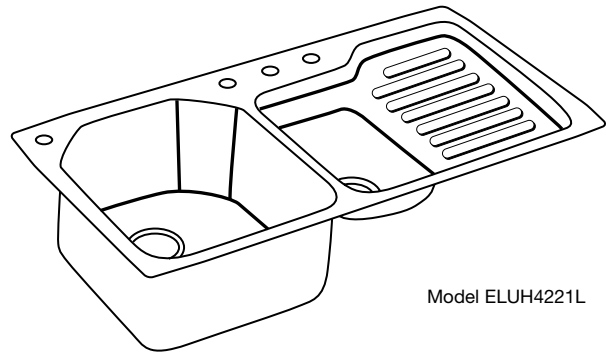

#### DESIGN FEATURES

Bowl Depths: 9-1/2" (large bowl) and 6" (small bowl). Integral ribbed work area is recessed 1/2" below outside of sink.

Finish: Exposed surfaces are hand blended to a lustrous satin finish.

#### OPTIONAL ACCESSORIES

Rinsing Baskets: LKWRB1618SS, LKWERBSS (large bowl).

Utensil Caddy for Rinsing Basket: LKWUCSS.

Bottom Grid: LKWOBG1618SS (large bowl).

Cutting Boards: CB1713, CBS1316 (large bowl).

#### SINK DIMENSIONS (INCHES)\*

Model Number	Overall		Inside Left Bowl			Inside Right Bowl			Ribbed Area Length	Cutout in Countertop	No. of 1 1/2" Dia. Faucet Holes 4" Centers	Minimum Cabinet Size
	L	W	L	W	D	L	W	D				
ELUH4221L	41 1/2	20 1/2	16	18	9 1/2	7 1/2	12 7/8	6	12 7/8	See Template	4	45
ELUH4221R	41 1/2	20 1/2	7 1/2	12 7/8	6	16	18	9 1/2	12 7/8		4	45

\*Length is left to right. Width is front to back.

\*\*Template and countertop mounting clips are packed with every sink.

FIGURE 1

Model ELUH4221L Illustrated

Model ELUH4221L

Model ELUH4221R

**Installation Profile of ELUH Double Bowl Models**  
The template provided with each ELUH sink provides the only type of installation recommended by Elkay.