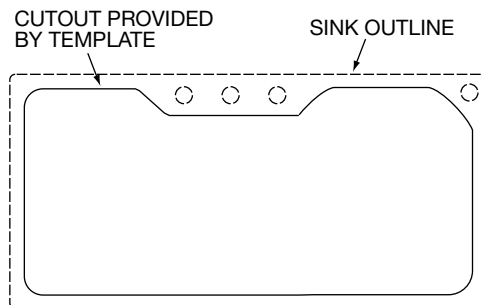

Finish: Exposed surfaces are hand blended to a lustrous satin finish.

Underside: Fully protected by heavy duty Sound Guard® undercoating to dampen sound and prevent condensation.

NOTE: All Elkay design undermount sinks are designed to affix to the underside of any solid surface countertop.

OTHER

Drain Opening: 3-1/2".

Suffix L (left) or R (right) denotes location of the small bowl.

Faucet Holes: Sink and template has 4 faucet holes to be used as a guide for drilling holes in the countertop (see Figure 1).

Cutting Board: CBP1319L or R provided.

These sinks comply with ASME A112.19.3.

These sinks are listed by the International Association of Plumbing and Mechanical Officials as meeting the requirements of the Uniform Plumbing Code.

OPTIONAL ACCESSORIES

Rinsing Baskets: LKWRB1618SS, LKWERBSS (large bowl).

Utensil Caddy for Rinsing Basket: LKWUCSS.

Bottom Grid: LKWOBG1618SS (large bowl).

Cutting Boards: CB1713, CBS1316 (large bowl).

SINK DIMENSIONS (INCHES)*

Model Number	Overall		Inside Left Bowl			Inside Right Bowl			Ribbed Area Length	Cutout in Countertop	No. of 1 1/2" Dia. Faucet Holes 4" Centers	Minimum Cabinet Size
	L	W	L	W	D	L	W	D				
ELUH4221L	41 1/2	20 1/2	16	18	9 1/2	7 1/2	12 7/8	6	12 7/8	See Template	4	45
ELUH4221R	41 1/2	20 1/2	7 1/2	12 7/8	6	16	18	9 1/2	12 7/8		4	45

*Length is left to right. Width is front to back.

**Template and countertop mounting clips are packed with every sink.

FIGURE 1

Model ELUH4221L Illustrated