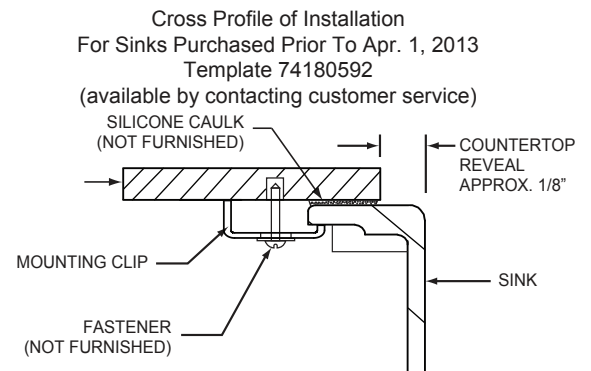

DESIGN FEATURES

Bowl Depth: 9-1/2" (241mm).

Rim Height: 3/8" (10mm).

Color Options with natural accents: Black (BK), Bisque (BQ), Dusk Gray (GY), Mocha (MC), or White (WH).

OTHER

Drain Opening: 3-1/2" (89mm).

OPTIONAL ACCESSORIES

Bottom Grid: LKWOBG3017RSS

Cutting Boards: LKCB1417HW

Drains: LKD35, LKS35

SINK DIMENSIONS*

Model Number	Overall		Inside Bowls			Minimum Cabinet Size
	L	W	L	W	D	
ELGUS3322R	33 (838mm)	20 (508mm)	30-5/16 (770mm)	17-7/8 (454mm)	9-1/2 (241mm)	36 (914mm)

*Length is left to right. Width is front to back.

**Template (000001441) for undermount applications and countertop mounting clips are packed with every sink.

Model ELGUS3322R

In keeping with our policy of continuing product improvement, Elkay reserves the right to change product specifications without notice. Please visit elkayusa.com for most current version of Elkay product specification sheets.