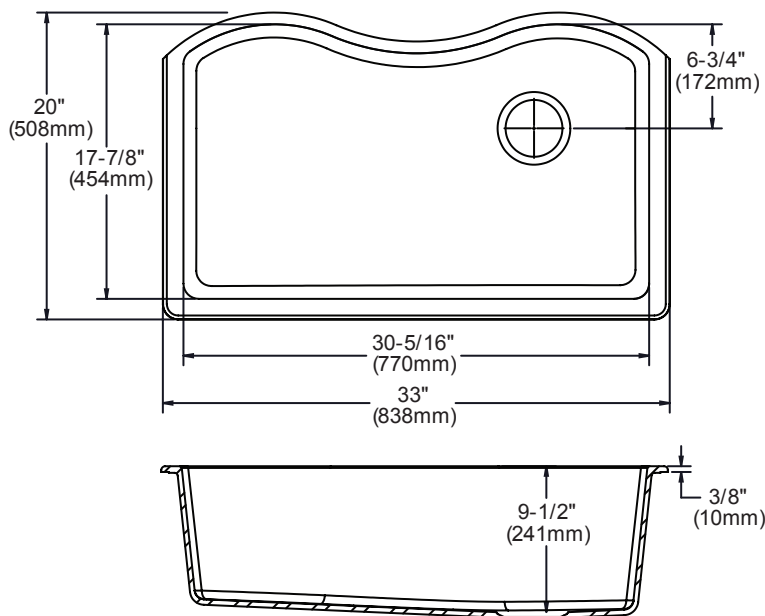

DESIGN FEATURES

Bowl Depth: 9-1/2" (241mm).

Rim Height: 3/8" (10mm).

Color Options with natural accents: Black (BK), Bisque (BQ), Dusk Gray (GY), Mocha (MC), or White (WH).

OTHER

Drain Opening: 3-1/2" (89mm).

OPTIONAL ACCESSORIES

Bottom Grid: LKWOBG3017RSS

Cutting Boards: LKCB1417HW

Drains: LKD35, LKS35

SINK DIMENSIONS*

Model Number	Overall		Inside Bowls			Minimum Cabinet Size
	L	W	L	W	D	
ELGUS3322R	33 (838mm)	20 (508mm)	30-5/16 (770mm)	17-7/8 (454mm)	9-1/2 (241mm)	36 (914mm)

*Length is left to right. Width is front to back.

**Template (000001441) for undermount applications and countertop mounting clips are packed with every sink.

Model ELGUS3322R

In keeping with our policy of continuing product improvement, Elkay reserves the right to change product specifications without notice. Please visit elkayusa.com for most current version of Elkay product specification sheets.