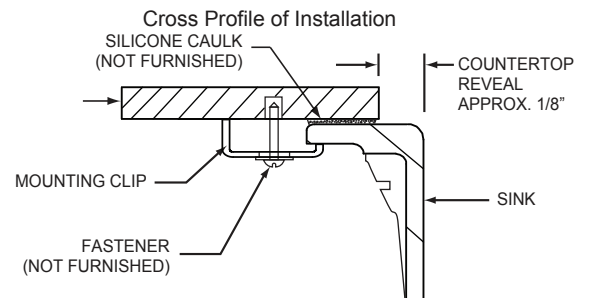

DESIGN FEATURES

Bowl Depth: 9-1/2" (241mm).

Rim Height: 3/8" (10mm).

Color Options with natural accents: Black (BK), Bisque (BQ), Dusk Gray (GY), Mocha (MC), or White (WH).

OTHER

Drain Opening: 3-1/2" (89mm).

OPTIONAL ACCESSORIES

Bottom Grid: LKWOBG3017RSS

Cutting Boards: LKCB1417HW

Drains: LKD35, LKS35

SINK DIMENSIONS*

Model Number	Overall		Inside Bowls			Minimum Cabinet Size
	L	W	L	W	D	
ELGUS3322R	33 (838mm)	20 (508mm)	30-5/16 (770mm)	17-7/8 (454mm)	9-1/2 (241mm)	36 (914mm)

*Length is left to right. Width is front to back.

**Template (000001441) for undermount applications and countertop mounting clips are packed with every sink.

Model ELGUS3322R

In keeping with our policy of continuing product improvement, Elkay reserves the right to change product specifications without notice. Please visit elkayusa.com for most current version of Elkay product specification sheets.