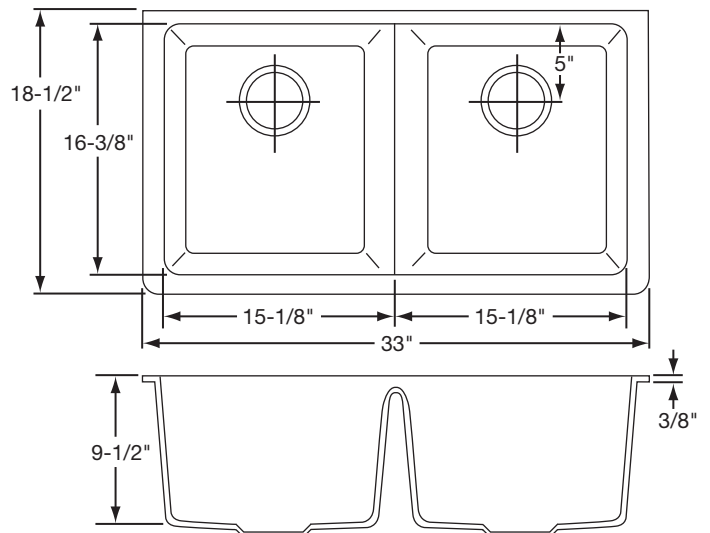

### DESIGN FEATURES

Bowl Depth: 9-1/2".

Rim Height: 3/8".

Material: Elkay E-Granite.

Color Options with natural accents: Black (BK), Bisque (BQ), or White (WH).

### OTHER

Drain Opening: 3-1/2".

Note: All Elkay undermount sinks are designed to affix to the underside of any solid surface countertop.

These sinks comply with ANSI Z124.6.

### SINK DIMENSIONS (INCHES)\*

Model Number	Overall		Inside Bowl			Minimum Cabinet Size
	L	W	L	W	D	
ELGU3322BK	33	18 1/2	15 1/8	16 3/8	9 1/2	36
ELGU3322BQ	33	18 1/2	15 1/8	16 3/8	9 1/2	36
ELGU3322WH	33	18 1/2	15 1/8	16 3/8	9 1/2	36

\*Length is left to right. Width is front to back.  
Template and countertop mounting clips are packed with every sink.

Model ELGU3322

ALL DIMENSIONS IN INCHES, TO CONVERT TO MILLIMETERS MULTIPLY BY 25.4.