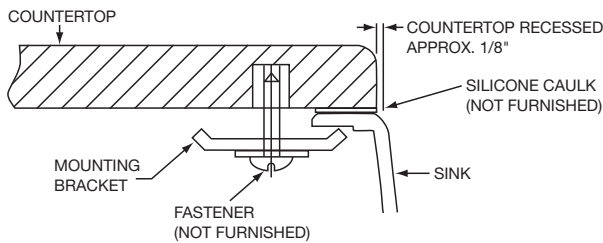

ALL DIMENSIONS IN INCHES, TO CONVERT TO MILLIMETERS MULTIPLY BY 25.4.

In keeping with our policy of continuing product improvement, Elkay reserves the right to change product specifications without notice.

This specification describes an Elkay product with design, quality and functional benefits to the user. When making a comparison of other producers' offerings, be certain these features are not overlooked.

Elkay

elkayusa.com

2222 Camden Court
Oak Brook, IL 60523

Printed in U.S.A.
©2007 Elkay

(9/07) 1-286