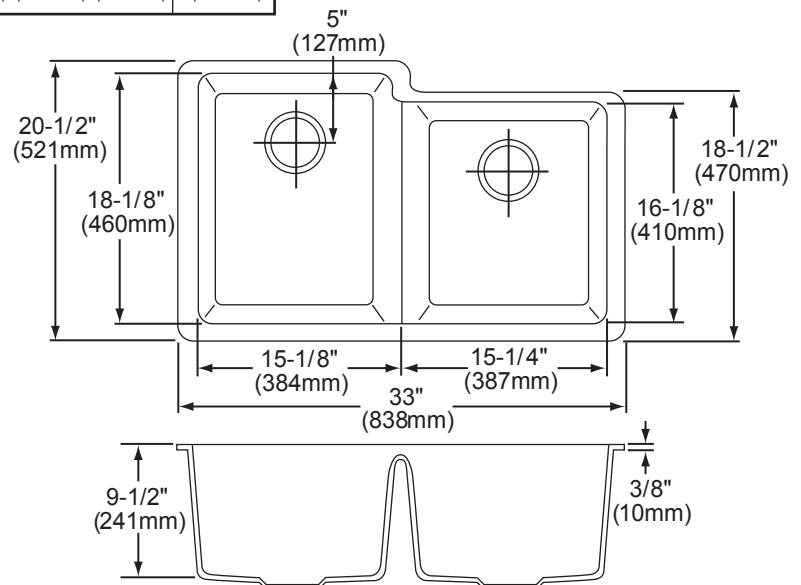

DESIGN FEATURES

Bowl Depth: 9-1/2" (241mm).

Material: Elkay E-Granite.

Color Options with natural accents: Black (BK), Bisque (BQ), Dusk Gray (GY), Mocha (MC), or White (WH).

OTHER

Drain Opening: 3-1/2" (89mm).

Model ELGU250R

SINK DIMENSIONS*

Model Number	Overall		Inside Left Bowl			Inside Right Bowl			Minimum Cabinet Size
	L	W	L	W	D	L	W	D	
ELGU250RBK	33 (838mm)	20-1/2" (521mm)	15-1/8" (384mm)	18-1/8" (460mm)	9-1/2" (241mm)	15-1/4" (387mm)	16-1/8" (410mm)	9-1/2" (241mm)	36 (914mm)
ELGU250RBQ	33 (838mm)	20-1/2" (521mm)	15-1/8" (384mm)	18-1/8" (460mm)	9-1/2" (241mm)	15-1/4" (387mm)	16-1/8" (410mm)	9-1/2" (241mm)	36 (914mm)
ELGU250RGY	33 (838mm)	20-1/2" (521mm)	15-1/8" (384mm)	18-1/8" (460mm)	9-1/2" (241mm)	15-1/4" (387mm)	16-1/8" (410mm)	9-1/2" (241mm)	36 (914mm)
ELGU250RMC	33 (838mm)	20-1/2" (521mm)	15-1/8" (384mm)	18-1/8" (460mm)	9-1/2" (241mm)	15-1/4" (387mm)	16-1/8" (410mm)	9-1/2" (241mm)	36 (914mm)
ELGU250RWH	33 (838mm)	20-1/2" (521mm)	15-1/8" (384mm)	18-1/8" (460mm)	9-1/2" (241mm)	15-1/4" (387mm)	16-1/8" (410mm)	9-1/2" (241mm)	36 (914mm)

*Length is left to right. Width is front to back.

Template and countertop mounting clips are packed with every sink.

In keeping with our policy of continuing product improvement, Elkay reserves the right to change product specifications without notice. Please visit elkayusa.com for most current version of Elkay product specification sheets.