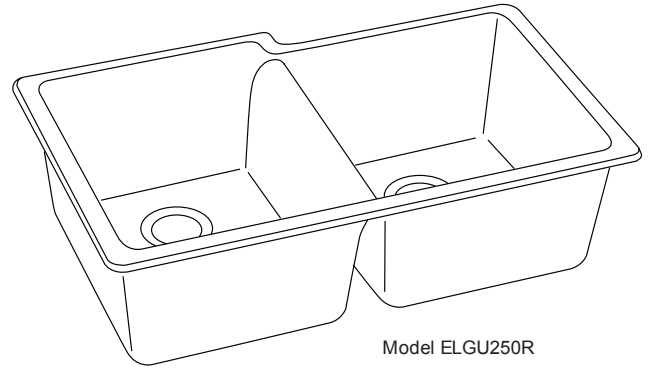

DESIGN FEATURES

Bowl Depth: 9-1/2" (241mm).

Material: Elkay E-Granite.

Color Options with natural accents: Black (BK), Bisque (BQ), Dusk Gray (GY), Mocha (MC), or White (WH).

OTHER

Drain Opening: 3-1/2" (89mm).

Note: All Elkay undermount sinks are designed to affix to the underside of any solid surface countertop.

These sinks comply with ANSI Z124.6 and CSA B45-02.

These sinks are listed by the International Association of Plumbing and Mechanical Officials as meeting the requirements of the Uniform Plumbing Code and the National Plumbing Code of Canada.

Model ELGU250R

SINK DIMENSIONS*

Model Number	Overall		Inside Left Bowl			Inside Right Bowl			Minimum Cabinet Size
	L	W	L	W	D	L	W	D	
ELGU250RBK	33 (838mm)	20-1/2" (521mm)	15-1/8" (384mm)	18-1/8" (460mm)	9-1/2" (241mm)	15-1/4" (387mm)	16-1/8" (410mm)	9-1/2" (241mm)	36 (914mm)
ELGU250RBQ	33 (838mm)	20-1/2" (521mm)	15-1/8" (384mm)	18-1/8" (460mm)	9-1/2" (241mm)	15-1/4" (387mm)	16-1/8" (410mm)	9-1/2" (241mm)	36 (914mm)
ELGU250RGY	33 (838mm)	20-1/2" (521mm)	15-1/8" (384mm)	18-1/8" (460mm)	9-1/2" (241mm)	15-1/4" (387mm)	16-1/8" (410mm)	9-1/2" (241mm)	36 (914mm)
ELGU250RMC	33 (838mm)	20-1/2" (521mm)	15-1/8" (384mm)	18-1/8" (460mm)	9-1/2" (241mm)	15-1/4" (387mm)	16-1/8" (410mm)	9-1/2" (241mm)	36 (914mm)
ELGU250RWH	33 (838mm)	20-1/2" (521mm)	15-1/8" (384mm)	18-1/8" (460mm)	9-1/2" (241mm)	15-1/4" (387mm)	16-1/8" (410mm)	9-1/2" (241mm)	36 (914mm)

*Length is left to right. Width is front to back.

Template and countertop mounting clips are packed with every sink.

In keeping with our policy of continuing product improvement, Elkay reserves the right to change product specifications without notice. Please visit elkayusa.com for most current version of Elkay product specification sheets.