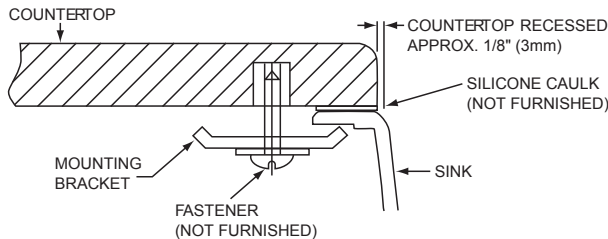

DESIGN FEATURES

Bowl Depth: 9-1/2" (241mm).

Material: Elkay E-Granite.

Color Options with natural accents: Black (BK), Bisque (BQ), Dusk Gray (GY), Mocha (MC), or White (WH).

OTHER

Drain Opening: 3-1/2" (89mm).

Model ELGU250R

SINK DIMENSIONS*

Model Number	Overall		Inside Left Bowl			Inside Right Bowl			Minimum Cabinet Size
	L	W	L	W	D	L	W	D	
ELGU250RBK	33 (838mm)	20-1/2" (521mm)	15-1/8" (384mm)	18-1/8" (460mm)	9-1/2" (241mm)	15-1/4" (387mm)	16-1/8" (410mm)	9-1/2" (241mm)	36 (914mm)
ELGU250RBQ	33 (838mm)	20-1/2" (521mm)	15-1/8" (384mm)	18-1/8" (460mm)	9-1/2" (241mm)	15-1/4" (387mm)	16-1/8" (410mm)	9-1/2" (241mm)	36 (914mm)
ELGU250RGY	33 (838mm)	20-1/2" (521mm)	15-1/8" (384mm)	18-1/8" (460mm)	9-1/2" (241mm)	15-1/4" (387mm)	16-1/8" (410mm)	9-1/2" (241mm)	36 (914mm)
ELGU250RMC	33 (838mm)	20-1/2" (521mm)	15-1/8" (384mm)	18-1/8" (460mm)	9-1/2" (241mm)	15-1/4" (387mm)	16-1/8" (410mm)	9-1/2" (241mm)	36 (914mm)
ELGU250RWH	33 (838mm)	20-1/2" (521mm)	15-1/8" (384mm)	18-1/8" (460mm)	9-1/2" (241mm)	15-1/4" (387mm)	16-1/8" (410mm)	9-1/2" (241mm)	36 (914mm)

*Length is left to right. Width is front to back.

Template and countertop mounting clips are packed with every sink.

In keeping with our policy of continuing product improvement, Elkay reserves the right to change product specifications without notice. Please visit elkayusa.com for most current version of Elkay product specification sheets.