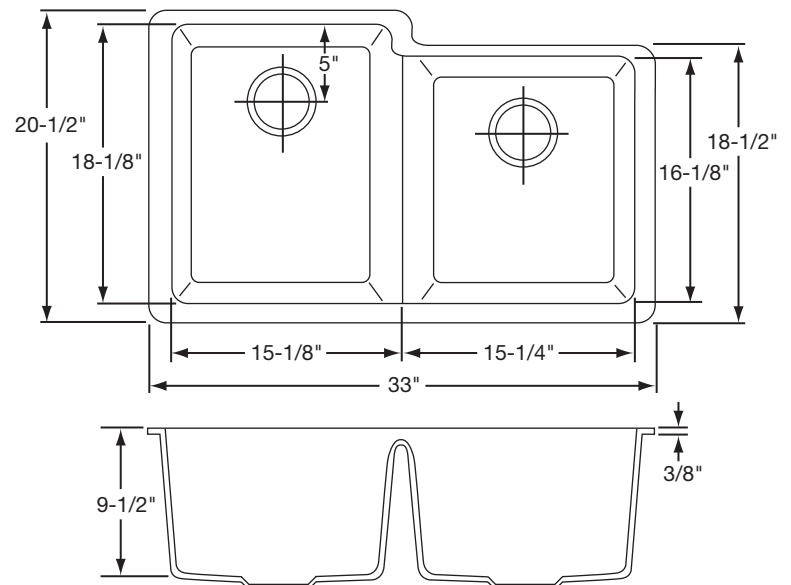

#### DESIGN FEATURES

Bowl Depth: 9-1/2".

Rim Height: 3/8".

Material: Elkay E-Granite.

Color Options with natural accents: Black (BK), Bisque (BQ), or White (WH).

#### SINK DIMENSIONS (INCHES)\*

Model Number	Overall		Inside Left Bowl			Inside Right Bowl			Minimum Cabinet Size
	L	W	L	W	D	L	W	D	
ELGU250RBK	33	20 1/2	15 1/8	18 1/8	9 1/2	15 1/4	16 1/8	9 1/2	36
ELGU250RBQ	33	20 1/2	15 1/8	18 1/8	9 1/2	15 1/4	16 1/8	9 1/2	36
ELGU250RWH	33	20 1/2	15 1/8	18 1/8	9 1/2	15 1/4	16 1/8	9 1/2	36

\*Length is left to right. Width is front to back.

Template and countertop mounting clips are packed with every sink.

Model ELGU250R

ALL DIMENSIONS IN INCHES, TO CONVERT TO MILLIMETERS MULTIPLY BY 25.4.

In keeping with our policy of continuing product improvement, Elkay reserves the right to change product specifications without notice.