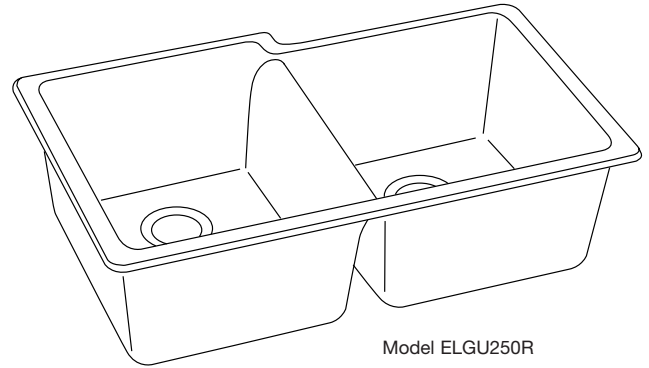

#### OTHER

Drain Opening: 3-1/2".

Note: All Elkay undermount sinks are designed to affix to the underside of any solid surface countertop.

These sinks comply with ANSI Z124.6.

#### OPTIONAL ACCESSORIES

Rinsing Baskets: LKWRB1316SS, LKWERBSS (large bowl).

Utensil Caddy for Rinsing Basket: LKWUCSS.

Bottom Grids: LKWOBG1316SS (large bowl), LKWOBG1415SS (small bowl).

#### SINK DIMENSIONS (INCHES)\*

Model Number	Overall		Inside Left Bowl			Inside Right Bowl			Minimum Cabinet Size
	L	W	L	W	D	L	W	D	
ELGU250RBK	33	20 1/2	15 1/8	18 1/8	9 1/2	15 1/4	16 1/8	9 1/2	36
ELGU250RBQ	33	20 1/2	15 1/8	18 1/8	9 1/2	15 1/4	16 1/8	9 1/2	36
ELGU250RWH	33	20 1/2	15 1/8	18 1/8	9 1/2	15 1/4	16 1/8	9 1/2	36

\*Length is left to right. Width is front to back.

Template and countertop mounting clips are packed with every sink.

Model ELGU250R

ALL DIMENSIONS IN INCHES, TO CONVERT TO MILLIMETERS MULTIPLY BY 25.4.

In keeping with our policy of continuing product improvement, Elkay reserves the right to change product specifications without notice.