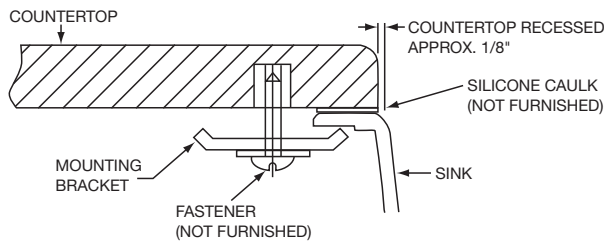

#### OTHER

Drain Opening: 3-1/2".

Note: All Elkay undermount sinks are designed to affix to the underside of any solid surface countertop.

These sinks comply with ANSI Z124.6.

#### SINK DIMENSIONS (INCHES)\*

Model Number	Overall		Inside Left Bowl			Inside Right Bowl			Minimum Cabinet Size
	L	W	L	W	D	L	W	D	
ELGU250RBK	33	20 1/2	15 1/8	18 1/8	9 1/2	15 1/4	16 1/8	9 1/2	36
ELGU250RBQ	33	20 1/2	15 1/8	18 1/8	9 1/2	15 1/4	16 1/8	9 1/2	36
ELGU250RWH	33	20 1/2	15 1/8	18 1/8	9 1/2	15 1/4	16 1/8	9 1/2	36

\*Length is left to right. Width is front to back.

Template and countertop mounting clips are packed with every sink.

Model ELGU250R

ALL DIMENSIONS IN INCHES, TO CONVERT TO MILLIMETERS MULTIPLY BY 25.4.

In keeping with our policy of continuing product improvement, Elkay reserves the right to change product specifications without notice.