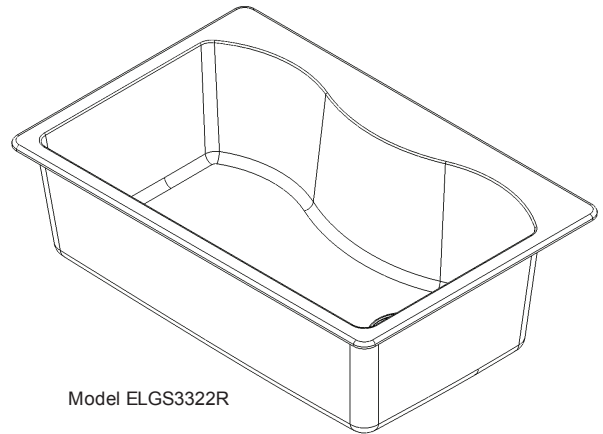

#### DESIGN FEATURES

Bowl Depth: 9-1/2" (241mm).

Rim Height: 3/8" (10mm).

Material: Elkay E-Granite.

Color Options with natural accents: Black (BK), Bisque (BQ), Mocha (MC) or White (WH).

#### OTHER

Drain Opening: 3-1/2" (89mm).

Note: Faucet holes are pre-scored for flexible installation.

Installer can punch up to 5 faucet holes.

These sinks comply with ANSI Z124.6 and CSA B45-02.

These sinks are listed by the International Association of Plumbing and Mechanical Officials as meeting the requirements of the Uniform Plumbing Code and the National Plumbing Code of Canada

#### SINK DIMENSIONS\*

Model Number	Overall		Inside Bowl			Cutout in Countertop 1" Radius (25mm) Corners		No. of Pre-scored 1 1/2" (38mm) Dia Faucet Holes	Minimum Cabinet Size
	L	W	L	W	D	L	W		
ELGS3322RBK	33 (838mm)	22 (559mm)	30 <sup>5</sup> / <sub>16</sub> (768mm)	17 <sup>7</sup> / <sub>8</sub> (454mm)	9 <sup>1</sup> / <sub>2</sub> (241mm)	32-1/8 (816mm)	21-1/8 (537mm)	5	36 (914mm)
ELGS3322RBQ	33 (838mm)	22 (559mm)	30 <sup>5</sup> / <sub>16</sub> (768mm)	17 <sup>7</sup> / <sub>8</sub> (454mm)	9 <sup>1</sup> / <sub>2</sub> (241mm)	32-1/8 (816mm)	21-1/8 (537mm)	5	36 (914mm)
ELGS3322RMC	33 (838mm)	22 (559mm)	30 <sup>5</sup> / <sub>16</sub> (768mm)	17 <sup>7</sup> / <sub>8</sub> (454mm)	9 <sup>1</sup> / <sub>2</sub> (241mm)	32-1/8 (816mm)	21-1/8 (537mm)	5	36 (914mm)
ELGS3322RWH	33 (838mm)	22 (559mm)	30 <sup>5</sup> / <sub>16</sub> (768mm)	17 <sup>7</sup> / <sub>8</sub> (454mm)	9 <sup>1</sup> / <sub>2</sub> (241mm)	32-1/8 (816mm)	21-1/8 (537mm)	5	36 (914mm)

\*Length is left to right. Width is front to back.