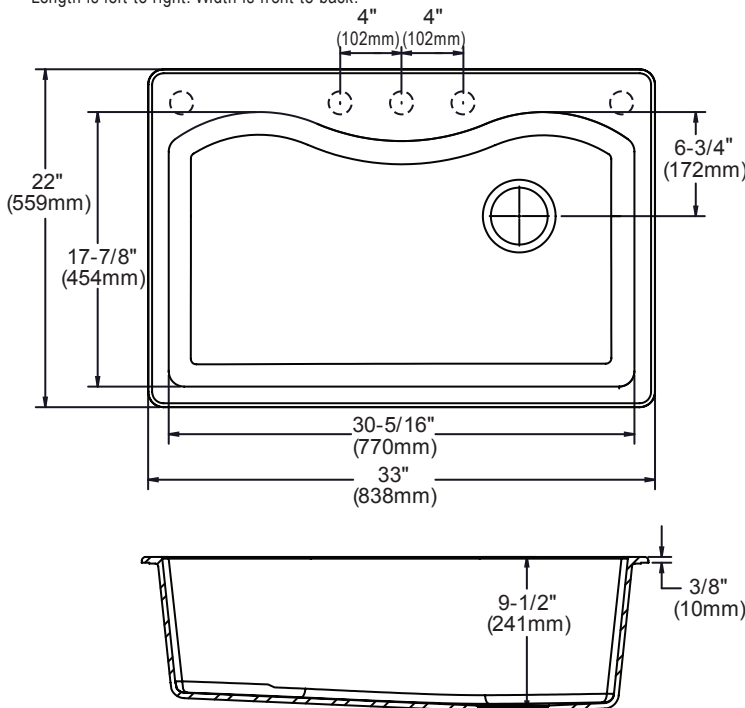

#### DESIGN FEATURES

Bowl Depth: 9-1/2" (241mm).

Rim Height: 3/8" (10mm).

Material: Elkay E-Granite.

Color Options with natural accents: Black (BK), Bisque (BQ), Mocha (MC) or White (WH).

#### OTHER

Drain Opening: 3-1/2" (89mm).

Note: Faucet holes are pre-scored for flexible installation.

Installer can punch up to 5 faucet holes.

These sinks comply with ANSI Z124.6 and CSA B45-02.

These sinks are listed by the International Association of Plumbing and Mechanical Officials as meeting the requirements of the Uniform Plumbing Code and the National Plumbing Code of Canada

#### SINK DIMENSIONS\*

Model Number	Overall		Inside Bowl			Cutout in Countertop 1" Radius (25mm) Corners		No. of Pre-scored 1 1/2" (38mm) Dia Faucet Holes	Minimum Cabinet Size
	L	W	L	W	D	L	W		
ELGS3322RBK	33 (838mm)	22 (559mm)	30 <sup>5</sup> / <sub>16</sub> (768mm)	17 <sup>7</sup> / <sub>8</sub> (454mm)	9 <sup>1</sup> / <sub>2</sub> (241mm)	32-1/8 (816mm)	21-1/8 (537mm)	5	36 (914mm)
ELGS3322RBQ	33 (838mm)	22 (559mm)	30 <sup>5</sup> / <sub>16</sub> (768mm)	17 <sup>7</sup> / <sub>8</sub> (454mm)	9 <sup>1</sup> / <sub>2</sub> (241mm)	32-1/8 (816mm)	21-1/8 (537mm)	5	36 (914mm)
ELGS3322RMC	33 (838mm)	22 (559mm)	30 <sup>5</sup> / <sub>16</sub> (768mm)	17 <sup>7</sup> / <sub>8</sub> (454mm)	9 <sup>1</sup> / <sub>2</sub> (241mm)	32-1/8 (816mm)	21-1/8 (537mm)	5	36 (914mm)
ELGS3322RWH	33 (838mm)	22 (559mm)	30 <sup>5</sup> / <sub>16</sub> (768mm)	17 <sup>7</sup> / <sub>8</sub> (454mm)	9 <sup>1</sup> / <sub>2</sub> (241mm)	32-1/8 (816mm)	21-1/8 (537mm)	5	36 (914mm)

\*Length is left to right. Width is front to back.