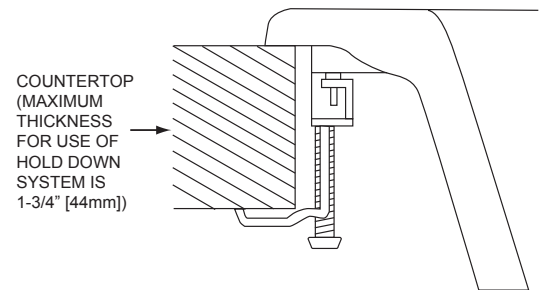

Cross Profile Installation

In keeping with our policy of continuing product improvement, Elkay reserves the right to change product specifications without notice. Please visit elkayusa.com for most current version of Elkay product specification sheets.

This specification describes an Elkay product with design, quality, and functional benefits to the user. When making a comparison of other producers' offerings, be certain these features are not overlooked.

Elkay

elkayusa.com

2222 Camden Court
Oak Brook, IL 60523

Printed in U.S.A.
©2009 Elkay

(8/09)

1-328A