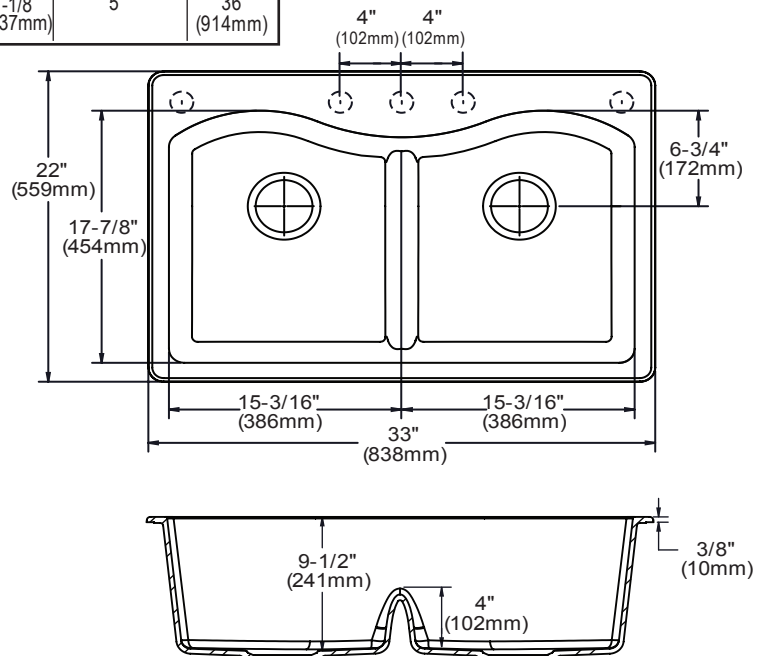

DESIGN FEATURES

Bowl Depth: 9-1/2" (241mm).
Rim Height: 3/8" (10mm).
Aqua Divide Height: 4" (102mm).
Material: Elkay E-Granite.
Color Options with natural accents: Black (BK), Bisque (BQ), Dusk Gray (GY), Mocha (MC), or White (WH).

OTHER

Drain Opening: 3-1/2" (89mm).
Note: Faucet holes are pre-scored for flexible installation. Installer can punch up to 5 faucet holes.

These sinks comply with ANSI Z124.6 and CSA B45-02. These sinks are listed by the International Association of Plumbing and Mechanical Officials as meeting the requirements of the Uniform Plumbing Code and the National Plumbing Code of Canada

Model ELGLB3322

SINK DIMENSIONS*

Model Number	Overall		Inside Each Bowl			Cutout in Countertop 1" (25mm) Radius Corners		No. of Pre-scored 1 1/2" (38mm) Dia Faucet Holes	Minimum Cabinet Size
	L	W	L	W	D	L	W		
ELGLB3322BK	33 (838mm)	22 (559mm)	15 ³ / ₁₆ (386mm)	17 ⁷ / ₈ (454mm)	9 ¹ / ₂ (241mm)	32-1/8 (816mm)	21-1/8 (537mm)	5	36 (914mm)
ELGLB3322BQ	33 (838mm)	22 (559mm)	15 ³ / ₁₆ (386mm)	17 ⁷ / ₈ (454mm)	9 ¹ / ₂ (241mm)	32-1/8 (816mm)	21-1/8 (537mm)	5	36 (914mm)
ELGLB3322GY	33 (838mm)	22 (559mm)	15 ³ / ₁₆ (386mm)	17 ⁷ / ₈ (454mm)	9 ¹ / ₂ (241mm)	32-1/8 (816mm)	21-1/8 (537mm)	5	36 (914mm)
ELGLB3322MC	33 (838mm)	22 (559mm)	15 ³ / ₁₆ (386mm)	17 ⁷ / ₈ (454mm)	9 ¹ / ₂ (241mm)	32-1/8 (816mm)	21-1/8 (537mm)	5	36 (914mm)
ELGLB3322WH	33 (838mm)	22 (559mm)	15 ³ / ₁₆ (386mm)	17 ⁷ / ₈ (454mm)	9 ¹ / ₂ (241mm)	32-1/8 (816mm)	21-1/8 (537mm)	5	36 (914mm)

*Length is left to right. Width is front to back.

In keeping with our policy of continuing product improvement, Elkay reserves the right to change product specifications without notice. Please visit elkayusa.com for the most current version of Elkay product specification sheets.