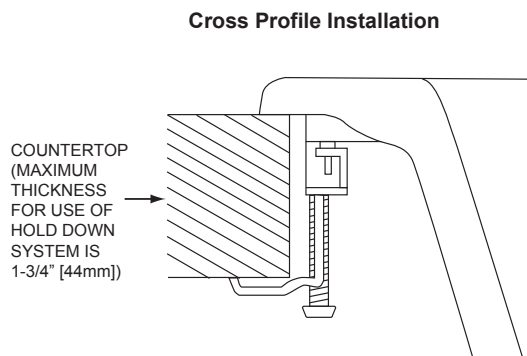

DESIGN FEATURES

Bowl Depth: 9-1/2" (241mm).
Rim Height: 3/8" (10mm).
Aqua Divide Height: 4" (102mm).
Material: Elkay E-Granite.
Color Options with natural accents: Black (BK), Bisque (BQ), Dusk Gray (GY), Mocha (MC), or White (WH).

OTHER

Drain Opening: 3-1/2" (89mm).
Note: Faucet holes are pre-scored for flexible installation. Installer can punch up to 5 faucet holes.

These sinks comply with ANSI Z124.6 and CSA B45-02. These sinks are listed by the International Association of Plumbing and Mechanical Officials as meeting the requirements of the Uniform Plumbing Code and the National Plumbing Code of Canada

Model ELGLB3322

SINK DIMENSIONS*

Model Number	Overall		Inside Each Bowl			Cutout in Countertop 1" (25mm) Radius Corners		No. of Pre-scored 1 1/2" (38mm) Dia Faucet Holes	Minimum Cabinet Size
	L	W	L	W	D	L	W		
ELGLB3322BK	33 (838mm)	22 (559mm)	15 ³ / ₁₆ (386mm)	17 ⁷ / ₈ (454mm)	9 ¹ / ₂ (241mm)	32-1/8 (816mm)	21-1/8 (537mm)	5	36 (914mm)
ELGLB3322BQ	33 (838mm)	22 (559mm)	15 ³ / ₁₆ (386mm)	17 ⁷ / ₈ (454mm)	9 ¹ / ₂ (241mm)	32-1/8 (816mm)	21-1/8 (537mm)	5	36 (914mm)
ELGLB3322GY	33 (838mm)	22 (559mm)	15 ³ / ₁₆ (386mm)	17 ⁷ / ₈ (454mm)	9 ¹ / ₂ (241mm)	32-1/8 (816mm)	21-1/8 (537mm)	5	36 (914mm)
ELGLB3322MC	33 (838mm)	22 (559mm)	15 ³ / ₁₆ (386mm)	17 ⁷ / ₈ (454mm)	9 ¹ / ₂ (241mm)	32-1/8 (816mm)	21-1/8 (537mm)	5	36 (914mm)
ELGLB3322WH	33 (838mm)	22 (559mm)	15 ³ / ₁₆ (386mm)	17 ⁷ / ₈ (454mm)	9 ¹ / ₂ (241mm)	32-1/8 (816mm)	21-1/8 (537mm)	5	36 (914mm)

*Length is left to right. Width is front to back.

In keeping with our policy of continuing product improvement, Elkay reserves the right to change product specifications without notice. Please visit elkayusa.com for the most current version of Elkay product specification sheets.