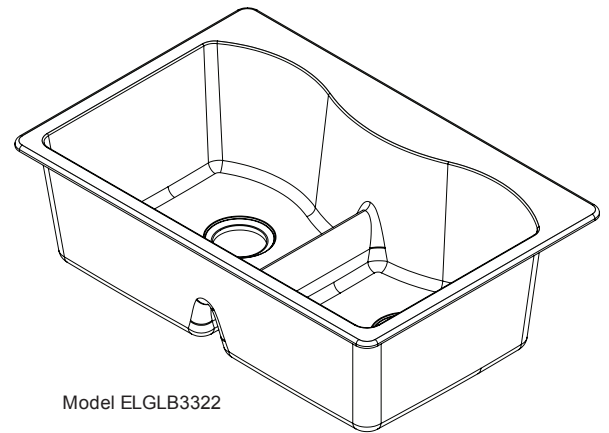

DESIGN FEATURES

Bowl Depth: 9-1/2" (241mm).
Rim Height: 3/8" (10mm).
Aqua Divide Height: 4" (102mm).
Material: Elkay E-Granite.
Color Options with natural accents: Black (BK), Bisque (BQ), Dusk Gray (GY), Mocha (MC), or White (WH).

OTHER

Drain Opening: 3-1/2" (89mm).
Note: Faucet holes are pre-scored for flexible installation. Installer can punch up to 5 faucet holes.

These sinks comply with ANSI Z124.6 and CSA B45-02. These sinks are listed by the International Association of Plumbing and Mechanical Officials as meeting the requirements of the Uniform Plumbing Code and the National Plumbing Code of Canada

Model ELGLB3322

SINK DIMENSIONS*

Model Number	Overall		Inside Each Bowl			Cutout in Countertop 1" (25mm) Radius Corners		No. of Pre-scored 1 1/2" (38mm) Dia Faucet Holes	Minimum Cabinet Size
	L	W	L	W	D	L	W		
ELGLB3322BK	33 (838mm)	22 (559mm)	15 ³ / ₁₆ (386mm)	17 ⁷ / ₈ (454mm)	9 ¹ / ₂ (241mm)	32-1/8 (816mm)	21-1/8 (537mm)	5	36 (914mm)
ELGLB3322BQ	33 (838mm)	22 (559mm)	15 ³ / ₁₆ (386mm)	17 ⁷ / ₈ (454mm)	9 ¹ / ₂ (241mm)	32-1/8 (816mm)	21-1/8 (537mm)	5	36 (914mm)
ELGLB3322GY	33 (838mm)	22 (559mm)	15 ³ / ₁₆ (386mm)	17 ⁷ / ₈ (454mm)	9 ¹ / ₂ (241mm)	32-1/8 (816mm)	21-1/8 (537mm)	5	36 (914mm)
ELGLB3322MC	33 (838mm)	22 (559mm)	15 ³ / ₁₆ (386mm)	17 ⁷ / ₈ (454mm)	9 ¹ / ₂ (241mm)	32-1/8 (816mm)	21-1/8 (537mm)	5	36 (914mm)
ELGLB3322WH	33 (838mm)	22 (559mm)	15 ³ / ₁₆ (386mm)	17 ⁷ / ₈ (454mm)	9 ¹ / ₂ (241mm)	32-1/8 (816mm)	21-1/8 (537mm)	5	36 (914mm)

*Length is left to right. Width is front to back.

In keeping with our policy of continuing product improvement, Elkay reserves the right to change product specifications without notice. Please visit elkayusa.com for the most current version of Elkay product specification sheets.