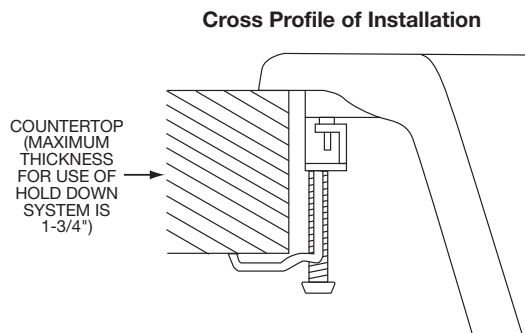

DESIGN FEATURES

Bowl Depth: 9-1/2".

Rim Height: 3/8".

Material: Elkay E-Granite.

Color Options with natural accents: Black (BK), Bisque (BQ), or White (WH).

OTHER

Drain Opening: 3-1/2".

Note: Faucet holes are pre-scored for flexible installation. Installer can punch up to 4 faucet holes.

Cutting Boards: CBS1418 (large bowl), CBS1316, CB1713 (small bowl).

Model ELG250R

SINK DIMENSIONS (INCHES)*

Model Number	Overall		Inside Left Bowl			Inside Right Bowl			Cutout in Countertop		No. of Pre-scored 1 1/2" Dia. Faucet Holes 4" Centers	Minimum Cabinet Size
	L	W	L	W	D	L	W	D	L	W		
ELG250RBK	33	22	15 1/8	18 1/8	9 1/2	15 1/4	16 1/8	9 1/2	Use sink upside down as template and cut 5/16" inside sink outline	4	36	
ELG250RBQ	33	22	15 1/8	18 1/8	9 1/2	15 1/4	16 1/8	9 1/2		4	36	
ELG250RWH	33	22	15 1/8	18 1/8	9 1/2	15 1/4	16 1/8	9 1/2		4	36	

*Length is left to right. Width is front to back.

ALL DIMENSIONS IN INCHES, TO CONVERT TO MILLIMETERS MULTIPLY BY 25.4.

In keeping with our policy of continuing product improvement, Elkay reserves the right to change product specifications without notice.