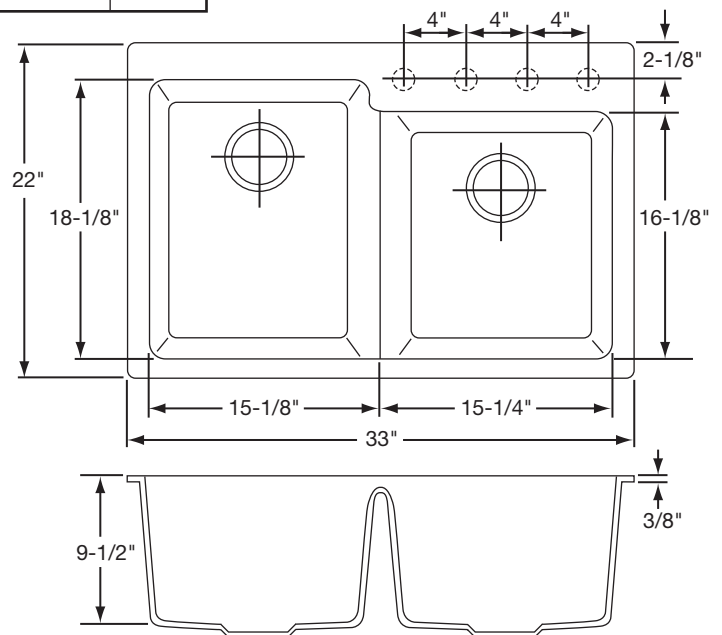

DESIGN FEATURES

Bowl Depth: 9-1/2".

Rim Height: 3/8".

Material: Elkay E-Granite.

Color Options with natural accents: Black (BK), Bisque (BQ), or White (WH).

OTHER

Drain Opening: 3-1/2".

Note: Faucet holes are pre-scored for flexible installation. Installer can punch up to 4 faucet holes.

Cutting Boards: CBS1418 (large bowl), CBS1316, CB1713 (small bowl).

Model ELG250R

SINK DIMENSIONS (INCHES)*

Model Number	Overall		Inside Left Bowl			Inside Right Bowl			Cutout in Countertop		No. of Pre-scored 1 1/2" Dia. Faucet Holes 4" Centers	Minimum Cabinet Size
	L	W	L	W	D	L	W	D	L	W		
ELG250RBK	33	22	15 1/8	18 1/8	9 1/2	15 1/4	16 1/8	9 1/2	Use sink upside down as template and cut 5/16" inside sink outline	4	36	
ELG250RBQ	33	22	15 1/8	18 1/8	9 1/2	15 1/4	16 1/8	9 1/2		4	36	
ELG250RWH	33	22	15 1/8	18 1/8	9 1/2	15 1/4	16 1/8	9 1/2		4	36	

*Length is left to right. Width is front to back.

ALL DIMENSIONS IN INCHES, TO CONVERT TO MILLIMETERS MULTIPLY BY 25.4.

In keeping with our policy of continuing product improvement, Elkay reserves the right to change product specifications without notice.