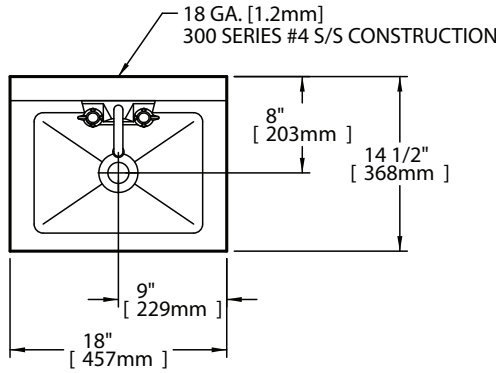

Model No.: _____

Project No.: _____

Economy Hand Sinks																
	Bowl Dimensions						Overall Size				Drain Location		Weight			
	Width		Front-to-Back		Depth		Width		Front-to-Back		Height		DL			
	A		B		D		L		W		H		mm	lbs.	kg	
in.	mm	in.	mm	in.	mm	in.	mm	in.	mm	in.	mm	in.	mm			
EHS - 18 - SS X	10	254	14	356	5	127	14	356	18	457	11	279	10.0	254	16	7