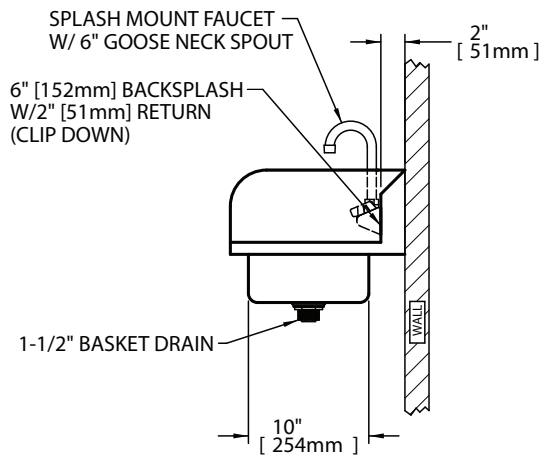

Item No.:	_____	Qty.:	_____
Model No.:	_____		
Project No.:	_____		

Economy Series Hand Sink

Economy 18" Hand Sink, Wall Mounted, Both Side Splashes

EHS-18SSX

Features

- 18 Gauge, 300 series stainless steel
- 6" Backsplash with 2" return
- Goose neck faucet
- Both left and right side splashes
- 1-1/2" Drain opening
- Strainer included
- Z-clip mounting bracket
- Easy to clean and sanitize

Options

- Faucet Upgrade
- Apron Skirt
- P-Trap
- Overflow

Materials

- Sink & Bowl: 18 gauge, 300 series stainless steel
- Top: Backsplash is 18 gauge, 300 series stainless steel

Mechanical

- 1-1/8" (29mm) faucet holes on 4" (102mm) centers
- 1-1/2" (38mm) waste drain opening

Model No.: _____

Project No.: _____

Economy Hand Sinks																
	Bowl Dimensions						Overall Size				Drain Location		Weight			
	Width		Front-to-Back		Depth		Width		Front-to-Back		Height		DL			
	A		B		D		L		W		H		mm	lbs.	kg	
in.	mm	in.	mm	in.	mm	in.	mm	in.	mm	in.	mm	in.	mm			
EHS - 18 - SS X	10	254	14	356	5	127	14	356	18	457	11	279	10.0	254	16	7