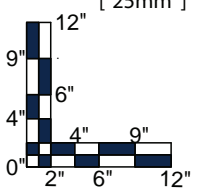

Model No.: _____

Project No.: _____

Economy Hand Sinks																
	Bowl Dimensions						Overall Size				Drain Location		Weight			
	Width		Front-to-Back		Depth		Width		Front-to-Back		Height		DL			
	A		B		D		L		W		H		mm	lbs.	kg	
in.	mm	in.	mm	in.	mm	in.	mm	in.	mm	in.	mm	in.	mm			
EHS - 18 - SS X	10	254	14	356	5	127	14	356	18	457	11	279	10.0	254	16	7