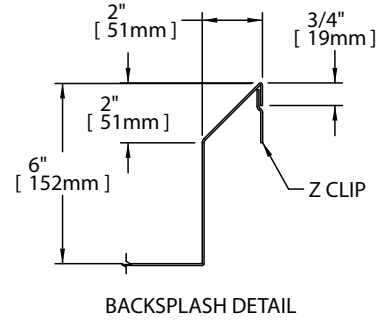

Options

- Faucet Upgrade
- Apron Skirt
- P-Trap
- Overflow

Materials

- Sink & Bowl: 18 gauge, 300 series stainless steel
- Top: Backsplash is 18 gauge, 300 series stainless steel

Mechanical

- 1-1/8" (29mm) faucet holes on 4" (102mm) centers
- 1-1/2" (38mm) waste drain opening

Model No.: _____

Project No.: _____

Economy Hand Sinks																
	Bowl Dimensions						Overall Size				Drain Location		Weight			
	Width		Front-to-Back		Depth		Width		Front-to-Back		Height		DL			
	A		B		D		L		W		H		mm	lbs.	kg	
in.	mm	in.	mm	in.	mm	in.	mm	in.	mm	in.	mm	in.	mm			
EHS - 18 - SS X	10	254	14	356	5	127	14	356	18	457	11	279	10.0	254	16	7