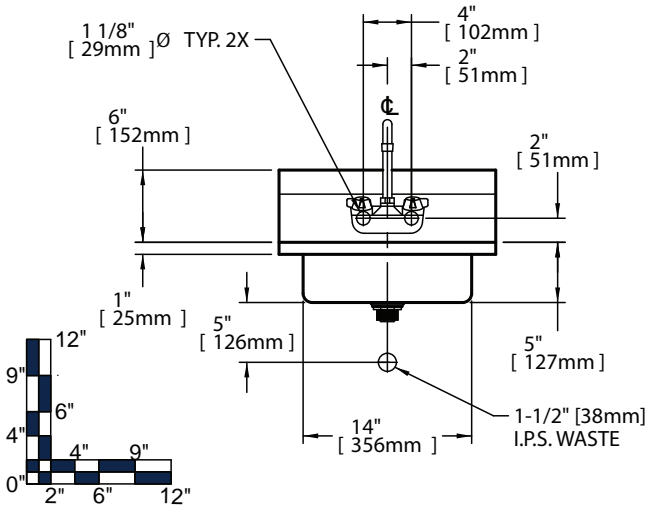

Options

- Faucet Upgrade
- Apron Skirt
- P-Trap
- Overflow

Materials

- Sink & Bowl: 18 gauge, 300 series stainless steel
- Top: Backsplash is 18 gauge, 300 series stainless steel

Mechanical

- 1-1/8" (29mm) faucet holes on 4" (102mm) centers
- 1-1/2" (38mm) waste drain opening

Model No.: _____

Project No.: _____

Economy Hand Sinks																
	Bowl Dimensions						Overall Size				Drain Location		Weight			
	Width		Front-to-Back		Depth		Width		Front-to-Back		Height		DL			
	A		B		D		L		W		H		mm	lbs.	kg	
in.	mm	in.	mm	in.	mm	in.	mm	in.	mm	in.	mm	in.	mm			
EHS - 18 - SS X	10	254	14	356	5	127	14	356	18	457	11	279	10.0	254	16	7