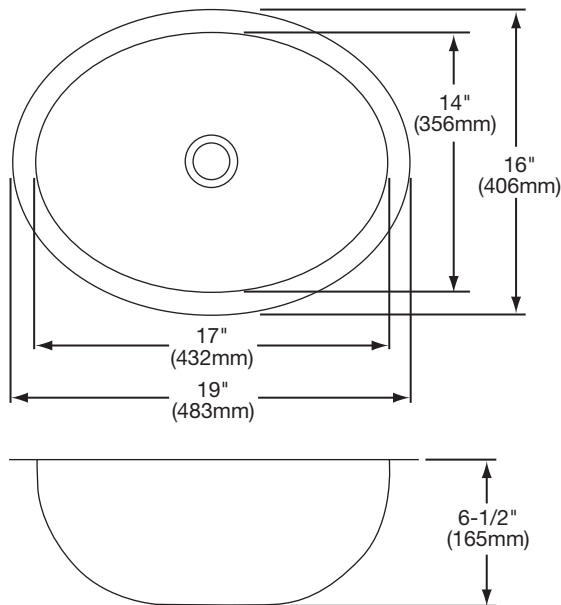

DESIGN FEATURES

Bowl Depth: 6-1/2" (165mm).

Finish: Antique Hammered Copper.

Underside: Sound absorbing pads applied to dampen sound.

OTHER

Drain Opening: 1-1/2" (38mm).

Installation: Requires professional installation. Use actual sink as template to determine cut-out opening. All Elkay undermount sinks are designed to affix to the underside of any solid surface countertop.

Product does not have an overflow.

Observe all local codes.

SINK DIMENSIONS*

Model Number	Overall		Inside Bowl			Cutout in Countertop	Minimum Cabinet Size
	L	W	L	W	D		
ECU1714ACH	19 (483mm)	16 (406mm)	17 (432mm)	14 (356mm)	6 1/2 (165mm)	Use sink as template	24 (610mm)

*Length is left to right. Width is front to back. Due to the handcrafted nature of this sink, the dimensions are approximate and may vary.

Model ECU1714ACH

In keeping with our policy of continuing product improvement, Elkay reserves the right to change product specifications without notice. Please visit elkayusa.com for most current version of Elkay product specification sheets.