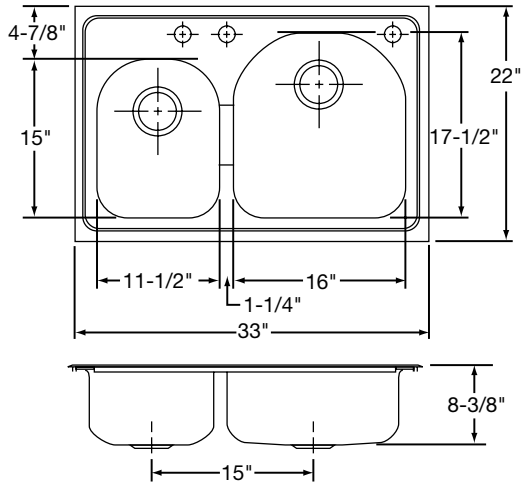

ECG3322L Illustrated