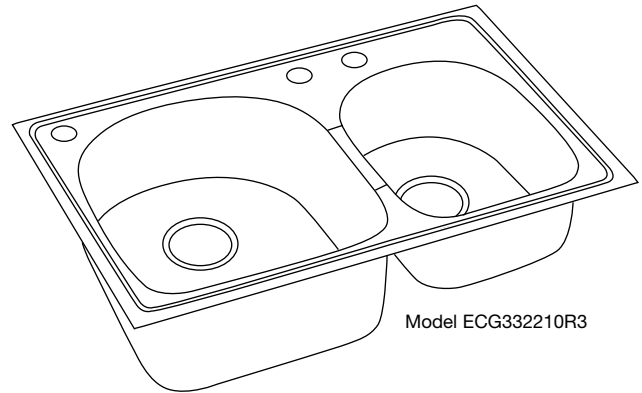

Model ECG3322L3

Model ECG332210R3

SINK DIMENSIONS (INCHES)*

Model Number	Overall		Inside Left Bowl			Inside Right Bowl			Cutout in Countertop (1 1/2" Radius Corners)		No. of 1 1/2" Dia. Faucet Holes 4" Centers	Minimum Cabinet Size	Ship. Wt. Lbs.
	L	W	L	W	D	L	W	D	L	W			
ECG3322L	33	22	11 1/2	15	8 3/8	16	17 1/2	8 3/8	32 3/8	21 3/8	1, 2, 3 or 4	36	24 1/2
ECG332210L	33	22	11 1/2	15	8 3/8	16	17 1/2	10 3/8	32 3/8	21 3/8	1, 2, 3 or 4	36	26 1/2
ECG3322R	33	22	16	17 1/2	8 3/8	11 1/2	15	8 3/8	32 3/8	21 3/8	1, 2, 3 or 4	36	24 1/2
ECG332210R	33	22	16	17 1/2	10 3/8	11 1/2	15	8 3/8	32 3/8	21 3/8	1, 2, 3 or 4	36	26 1/2

*Length is left to right. Width is front to back.

SEE OTHER SIDE FOR PRODUCT DIMENSIONS.

ALL DIMENSIONS IN INCHES, TO CONVERT TO MILLIMETERS MULTIPLY BY 25.4.

In keeping with our policy of continuing product improvement, Elkay reserves the right to change product specifications without notice.

This specification describes an Elkay product with design, quality and functional benefits to the user. When making a comparison of other producers' offerings, be certain these features are not overlooked.