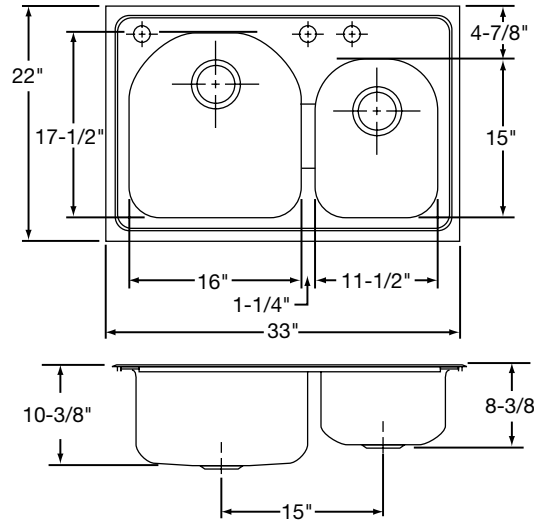

ECG332210R Illustrated