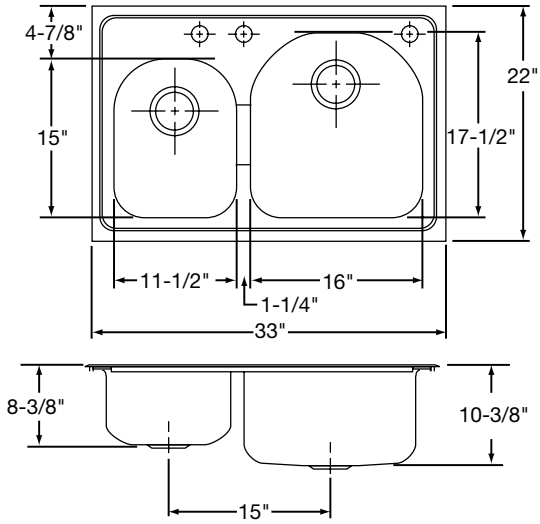

ECG332210L Illustrated