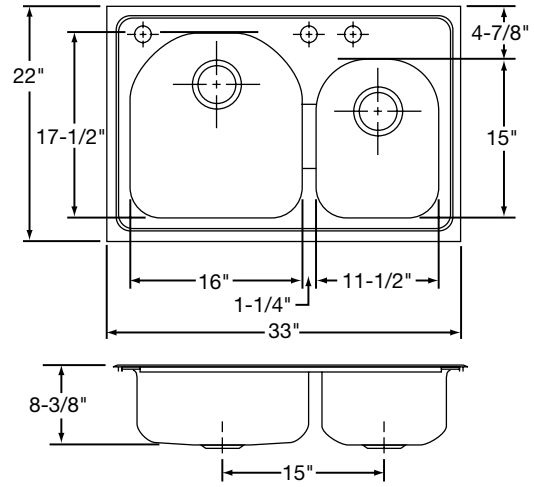

ECG3322R Illustrated