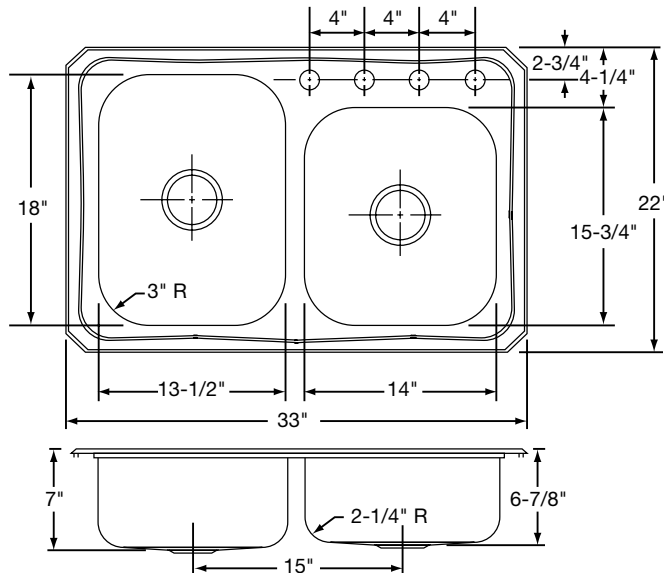

ELKAY® SPECIFICATIONS

Celebrity® Double Bowl Sink Model CR250

GENERAL

Good quality sink formed of #20 gauge, type 304 (18-8) nickel bearing stainless steel. Self-rimming.

DESIGN FEATURES

Bowl Depth: 7" (large bowl), 6-7/8" (small bowl).

Utensil Caddy for Rinsing Basket: LKWUCSS.

Bottom Grid: LKWBG1415SS (small bowl).

Cutting Board: CBR1316 (large bowl), CB1516 (small bowl).

This sink complies with ASME A112.19.3.

This sink is listed by the International Association of Plumbing and Mechanical Officials as meeting the requirements of the Uniform Plumbing Code.

Model CR2504

SINK DIMENSIONS (INCHES)*

Model Number	Overall		Inside Left Bowl			Inside Right Bowl			Cutout in Countertop (1 1/2" Radius Corners)		No. of 1 1/2" Dia. Faucet Holes 4" Center	Minimum Cabinet Size
	L	W	L	W	D	L	W	D	L	W		
CR250	33	22	13 1/2	18	7	14	15 3/4	6 7/8	32 3/8	21 3/8	1, 2, S2, 3, 4	36

*Length is left to right. Width is front to back.

Model CR2504 Illustrated

HOLE DRILLING CONFIGURATIONS

ALL DIMENSIONS IN INCHES, TO CONVERT TO MILLIMETERS MULTIPLY BY 25.4.

In keeping with our policy of continuing product improvement, Elkay reserves the right to change product specifications without notice.