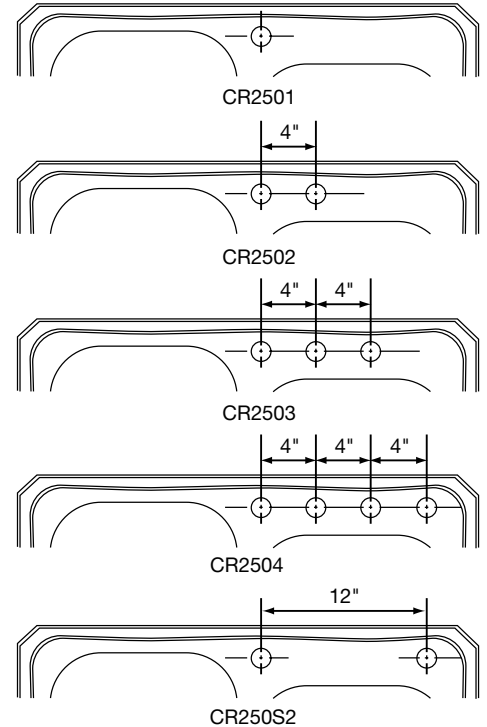

ELKAY® SPECIFICATIONS

Celebrity® Double Bowl Sink Model CR250

GENERAL

Good quality sink formed of #20 gauge, type 304 (18-8) nickel bearing stainless steel. Self-rimming.

DESIGN FEATURES

Bowl Depth: 7" (large bowl), 6-7/8" (small bowl).

Coved Corners: 3" vertical radius, 2-1/4" horizontal radius.

Bowl and Faucet Deck Recess: 3/16" below outside edge of sink.

Finish: Exposed surfaces are polished to a lustrous, highlighted Celebrity bright satin finish.

Model CR2504

SINK DIMENSIONS (INCHES)*

Model Number	Overall		Inside Left Bowl			Inside Right Bowl			Cutout in Countertop (1 1/2" Radius Corners)		No. of 1 1/2" Dia. Faucet Holes 4" Center	Minimum Cabinet Size
	L	W	L	W	D	L	W	D	L	W		
CR250	33	22	13 1/2	18	7	14	15 3/4	6 7/8	32 3/8	21 3/8	1, 2, S2, 3, 4	36

*Length is left to right. Width is front to back.

Model CR2504 Illustrated

HOLE DRILLING CONFIGURATIONS

ALL DIMENSIONS IN INCHES, TO CONVERT TO MILLIMETERS MULTIPLY BY 25.4.

In keeping with our policy of continuing product improvement, Elkay reserves the right to change product specifications without notice.