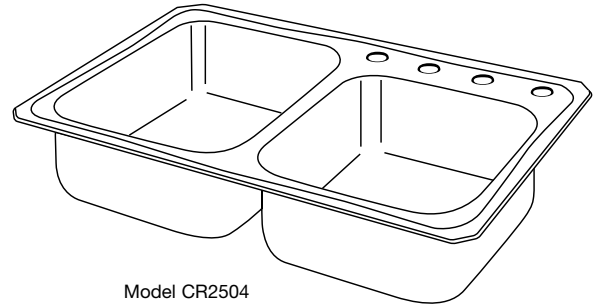

Underside: Fully undercoated to dampen sound and prevent condensation.

OTHER

Drain Opening: 3-1/2".

NOTE: Unless otherwise specified, sink is furnished with 4 faucet holes as shown.

OPTIONAL ACCESSORIES

Rinsing Baskets: LKWRB1318SS (large bowl), LKWRB1316SS (small bowl), LKWERBSS (either bowl).

Utensil Caddy for Rinsing Basket: LKWUCSS.

Bottom Grid: LKWBG1415SS (small bowl).

Cutting Board: CBR1316 (large bowl), CB1516 (small bowl).

This sink complies with ASME A112.19.3.

This sink is listed by the International Association of Plumbing and Mechanical Officials as meeting the requirements of the Uniform Plumbing Code.

Model CR2504

SINK DIMENSIONS (INCHES)*

Model Number	Overall		Inside Left Bowl			Inside Right Bowl			Cutout in Countertop (1 1/2" Radius Corners)		No. of 1 1/2" Dia. Faucet Holes 4" Center	Minimum Cabinet Size
	L	W	L	W	D	L	W	D	L	W		
CR250	33	22	13 1/2	18	7	14	15 3/4	6 7/8	32 3/8	21 3/8	1, 2, S2, 3, 4	36

*Length is left to right. Width is front to back.

Model CR2504 Illustrated

HOLE DRILLING CONFIGURATIONS

ALL DIMENSIONS IN INCHES, TO CONVERT TO MILLIMETERS MULTIPLY BY 25.4.

In keeping with our policy of continuing product improvement, Elkay reserves the right to change product specifications without notice.