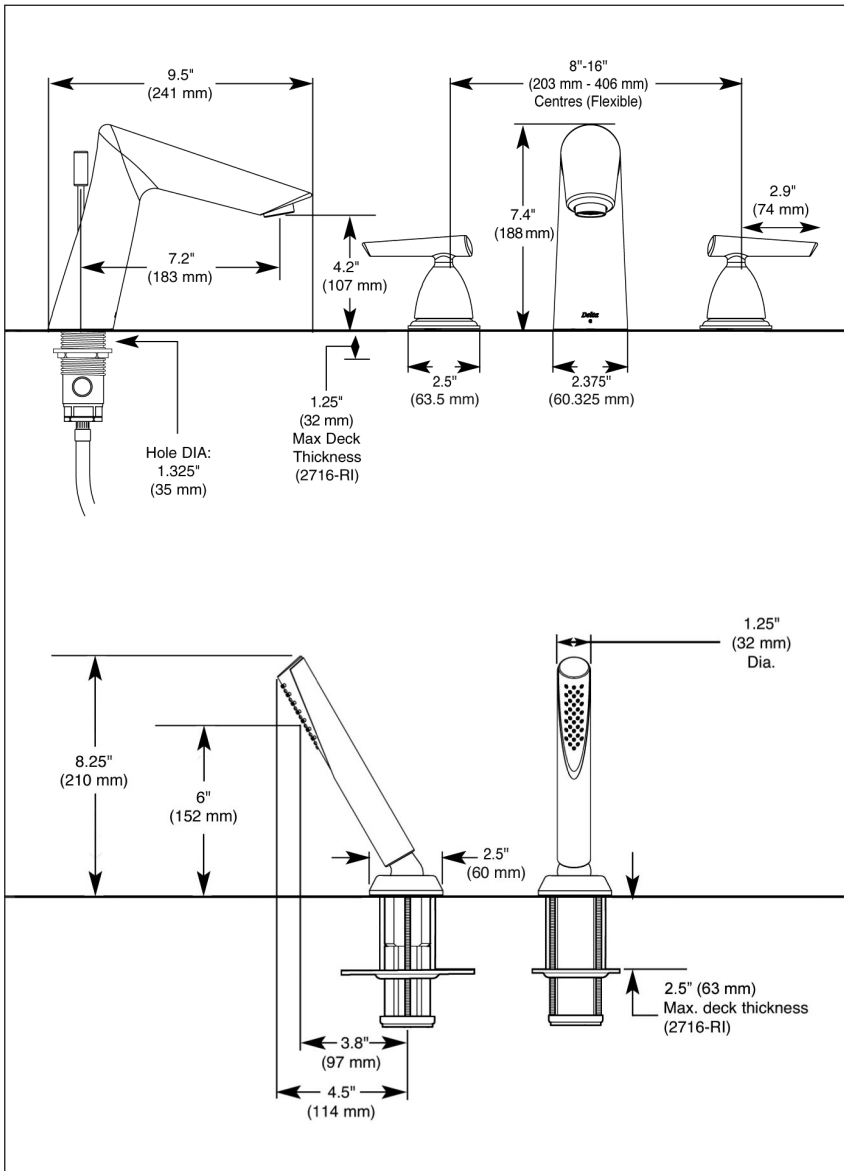

## ROMAN TUB/ WHIRLPOOL FAUCET TRIM

- Rhythm® Series
- Two Handle Non-Diverter  
Roman Tub Trim, 3 hole installation
- Two Handle Diverter  
Roman Tub Trim with Hand Shower,  
4 hole installation
- Flexible deck or ledge mount
- Temperature and volume controlled  
with handles

### STANDARD SPECIFICATIONS:

- Washerless.
- 3 hole non-diverter installation (T2782).
- 4 hole diverter installation (T4782).
- Flexible deck or ledge mount installation.
- Hot and cold stems are interchangeable.
- Temperature and volume controlled with handles.
- All operating parts shall be replaceable from the top.
- 7.2" (183 mm) long reach on spout.
- Solid brass spout body.
- Rough-In kit must also be ordered to complete installation. There are separate specification sheets on each rough-in kit if more details are required.