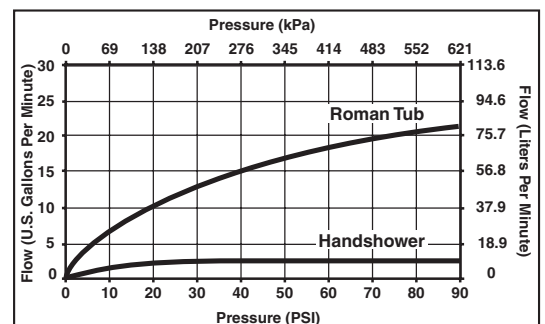

55 E. 111th Street, Indianapolis, IN 46280
395 Matheson Blvd. E., Mississauga, ON L4Z 2H2
© 2008 Masco Corporation of Indiana

Delta reserves the right (1) to make changes in specifications and materials, and (2) to change or discontinue models, both without notice or obligation. Dimensions are for reference only. See current full-line price book or www.specselect.com for finish options and product availability.

DSP-B-T2775 Rev. B