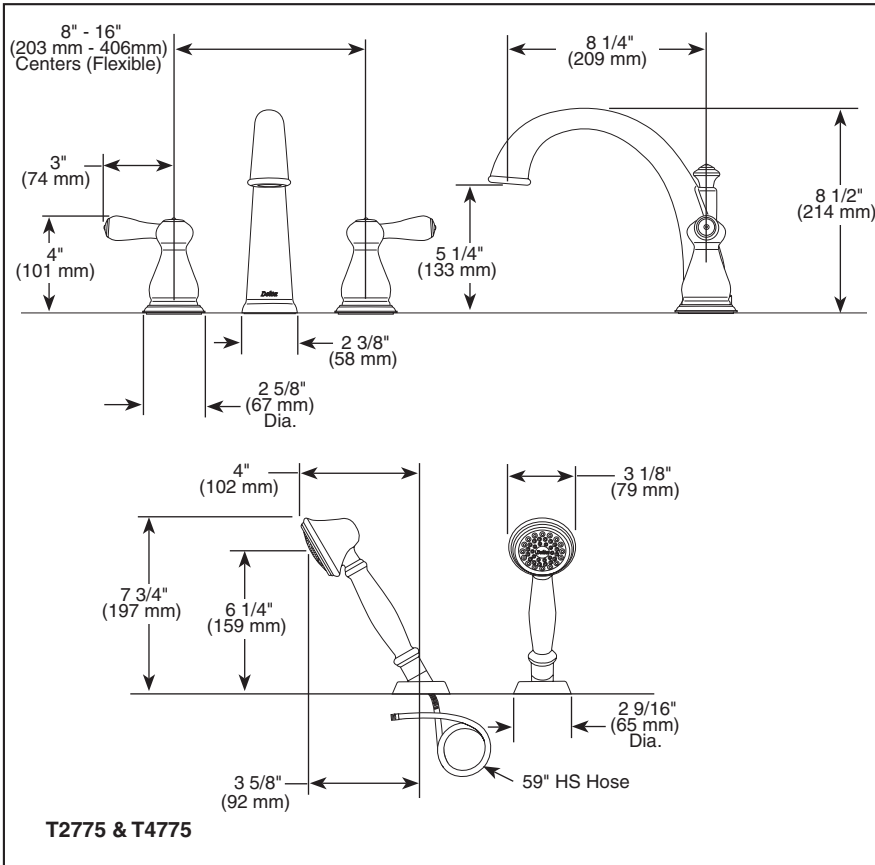

Submitted Model No.: _____
 Specific Features: _____

ROMAN TUB/WHIRLPOOL FAUCET TRIM

- Leland® Bath Collection
- Three Hole Installation (T2775 Series)
- Four Hole Installation (T4775 Series)
- Rough-In Kit Must Also be Ordered to Complete Installation (R4707 for four hole and R2707 for three hole)

STANDARD SPECIFICATIONS:

- Trim Only for two handle Roman Tub faucet for concealed mounting.
- 8 1/4" (209 mm) long, 8 1/2" (214 mm) high slip-on rigid spout.
- Temperature and volume controlled with handles.
- Rough-In kit must also be ordered to complete installation (R4707 for four hole and R2707 for three hole). There are separate specification sheets on each rough-in kit if more details are required.
- Handshower includes double check valves for backflow prevention (T4738).