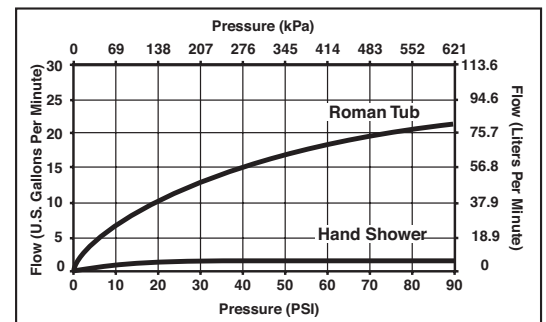

55 E. 111th Street, Indianapolis, Indiana 46280
350 South Edgeware Road, St. Thomas, ON N5P 4L1
© 2013 Masco Corporation of Indiana

Delta reserves the right (1) to make changes in specifications and materials, and (2) to change or discontinue models, both without notice or obligation. Dimensions are for reference only. See current full-line price book or www.deltafaucet.com for finish options and product availability.

DSP-B-T2767 Rev. A