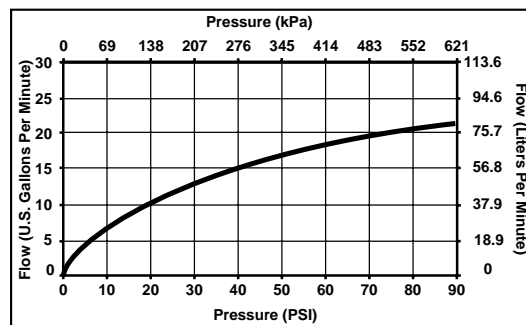

TRIM STANDARD SPECIFICATIONS:

- Trim Only for two handle Roman Tub faucet for concealed mounting.
- 7 3/8" (187 mm) long slip-on rigid spout.
- LHP-Less Handle Program. See handle options below.
- Temperature and volume controlled with handles.
- Rough-In kit must also be ordered to complete installation. There are separate specification sheets on each rough-in kit if more details are required.

Available LHP Handle Options ▲ Designate proper finish suffix

COMPLETE VALVE COMPLIES WITH:

- ASME A112.18.1 / CSA B125.1
- Indicates ADA compliance to ICC/ANSI A117.1

Delta reserves the right (1) to make changes in specifications and materials, and (2) to change or discontinue models, both without notice or obligation. Dimensions are for reference only. See current full-line price book or www.specselect.com for finish options and product availability.