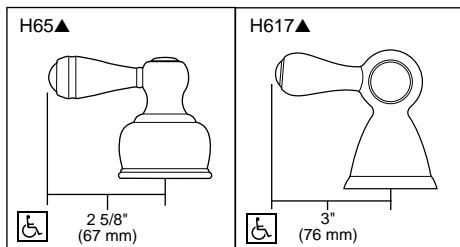

Available LHP Handle Options ▲ Designate proper finish suffix