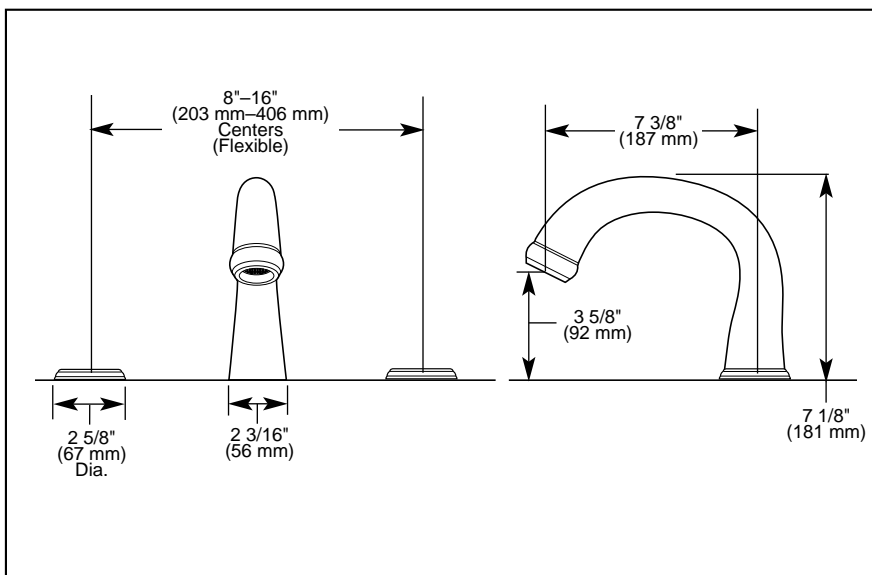

T2780-LHP

Submitted Model No.: _____

Specific Features: _____

ROMAN TUB/WHIRLPOOL FAUCET TRIM

- Botanical® Bath Collection
- Two Handle Roman Tub Faucet
- Three Hole Installation
- Rough-In Kit Must Also be Ordered to Complete Installation

TRIM STANDARD SPECIFICATIONS:

- Trim Only for two handle Roman Tub faucet for concealed mounting.
- 7 3/8" (187 mm) long slip-on rigid spout.
- LHP-Less Handle Program. See handle options below.
- Temperature and volume controlled with handles.
- Rough-In kit must also be ordered to complete installation. There are separate specification sheets on each rough-in kit if more details are required.