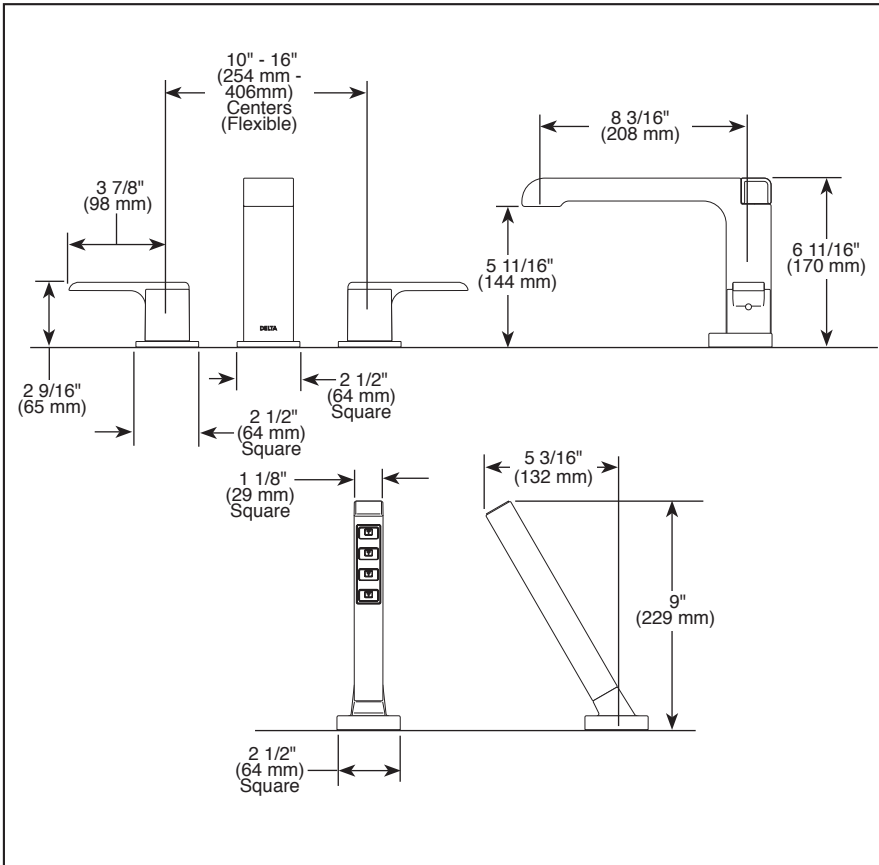

Submitted Model No.: _____
 Specific Features: _____

▲ Designate Proper Finish Suffix

◆ Your Delta Faucet hand shower incorporates a backflow protection system that has been tested to be in compliance with ASME A112.18.3, CSA B125.1 and ASME A112.18.1. It incorporates two certified check valves in series, which operate independently and are integral, non-serviceable parts of the wand assembly.

ROMAN TUB/WHIRLPOOL FAUCET TRIM

- Ara™ Bath Collection
- Three Hole Installation (T2767 Series)
- Four Hole Installation (T4767 Series)
- Rough-In Kit Must Also be Ordered to Complete Installation (R4707 for four hole and R2707 for three hole)

STANDARD SPECIFICATIONS:

- Trim Only for two handle Roman Tub faucet for concealed mounting.
- 8 3/16" (208 mm) long, 6 11/16" (170 mm) high slip-on rigid spout.
- Temperature and volume controlled with handles.
- Red/blue button covers on handle for hot/cold identification.
- Rough-In kit must also be ordered to complete installation (R4707 for four hole and R2707 for three hole). There are separate specification sheets on each rough-in kit if more details are required.
- Handshower includes double check valves for backflow prevention (T4767).
- H₂Okinetic® Handshower water efficient flowrate of 2.0 GPM @ 80 PSI.