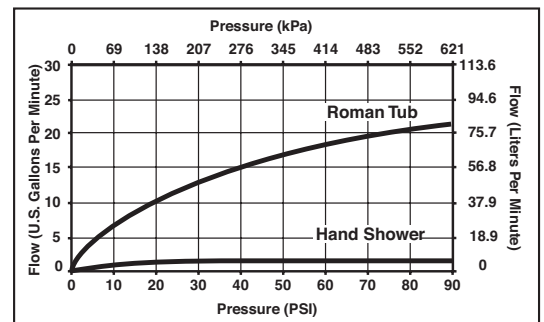

55 E. 111th Street, Indianapolis, Indiana 46280
350 South Edgeware Road, St. Thomas, ON N5P 4L1
© 2013 Masco Corporation of Indiana

Delta reserves the right (1) to make changes in specifications and materials, and (2) to change or discontinue models, both without notice or obligation. Dimensions are for reference only. See current full-line price book or www.deltafaucet.com for finish options and product availability.

DSP-B-T2767 Rev. A