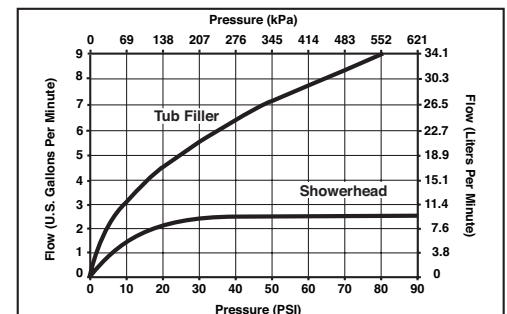

▲ Designate Proper Finish Suffix

55 E. 111th Street, Indianapolis, Indiana 46280
350 South Edgeware Road, St. Thomas, ON N5P 4L1
© 2013 Masco Corporation of Indiana

Delta reserves the right (1) to make changes in specifications and materials, and (2) to change or discontinue models, both without notice or obligation. Dimensions are for reference only. See current full-line price book or www.deltafaucet.com for finish options and product availability.

DSP-B-T17T055 Rev. D