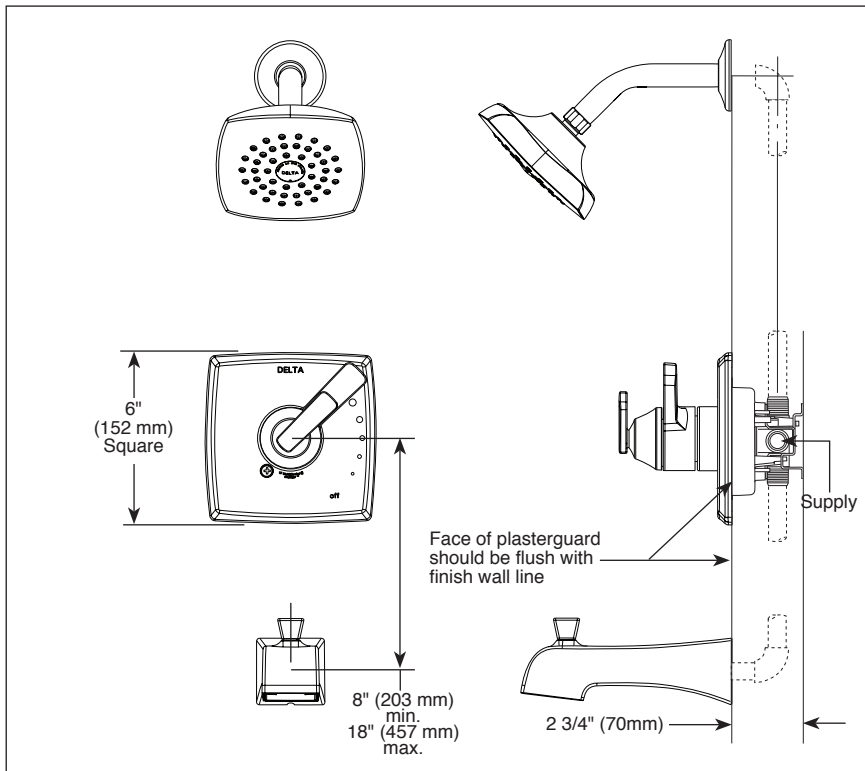

TUB AND SHOWER FAUCET TRIM

- Ashlyn® Bath Collection
- Valve Only (T17064 Series)
- Shower Only (T17264 & T17264-I Series)
- Tub/Shower (T17464 & T17464-I Series)

Submitted Model No.: _____
 Specific Features: _____

STANDARD SPECIFICATIONS:

- Monitor® 17 Series pressure balanced bath mixing valve trim.
- Maintains a balanced pressure of hot and cold water even when a valve is turned on or off elsewhere in the system.
- For use with MultiChoice® Universal rough valve body. (R10000 Series)
- Back-to-back installation capability.
- Solid brass forged body.
- Lever volume control handle; temperature adjustment dial.
- Field adjustable to limit handle rotation into hot water zone.
- Maximum dial rotation adjustable between 90° and 180°.
- All parts replaceable from the front of the valve.
- Red/blue pad print temperature indicators on handle.
- "I" models include In2ition® integrated showerhead and handshower.

58064▲ Touch Clean® Raincan Showerhead

5 1/2" (140 mm)
12 5/8" (320 mm)

Full Spray
Massage

RP64859▲ Touch-Clean® Raincan Showerhead

2 11/16" (68 mm)
5 1/4" (133 mm)

Full Spray

RP77091▲ (Pull-Up Diverter)

7 15/16" (202 mm)
3 3/16" (81 mm)