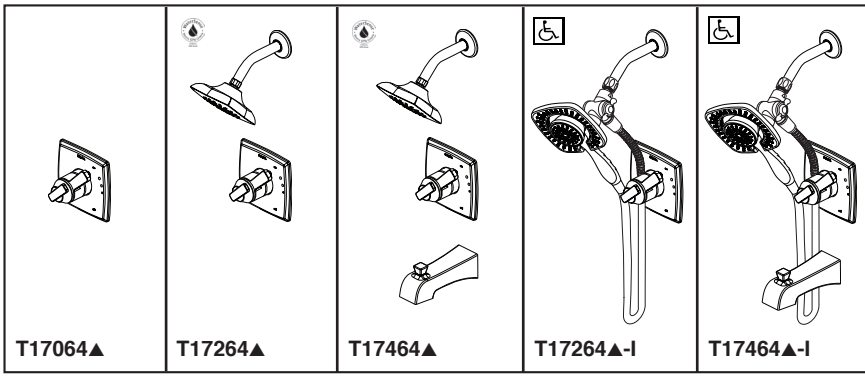

TUB AND SHOWER FAUCET TRIM

- Ashlyn® Bath Collection
- Valve Only (T17064 Series)
- Shower Only (T17264 & T17264-I Series)
- Tub/Shower (T17464 & T17464-I Series)

Submitted Model No.: _____
 Specific Features: _____

STANDARD SPECIFICATIONS:

- Monitor® 17 Series pressure balanced bath mixing valve trim.
- Maintains a balanced pressure of hot and cold water even when a valve is turned on or off elsewhere in the system.
- For use with MultiChoice® Universal rough valve body. (R10000 Series)
- Back-to-back installation capability.
- Solid brass forged body.
- Lever volume control handle; temperature adjustment dial.
- Field adjustable to limit handle rotation into hot water zone.
- Maximum dial rotation adjustable between 90° and 180°.
- All parts replaceable from the front of the valve.
- Red/blue pad print temperature indicators on handle.
- "I" models include In2ition® integrated showerhead and handshower.

58064▲ Touch Clean® Raincan Showerhead

5 1/2" (140 mm)
12 5/8" (320 mm)

Full Spray
Massage

RP64859▲ Touch-Clean® Raincan Showerhead

2 11/16" (68 mm)
5 1/4" (133 mm)

Full Spray

RP77091▲ (Pull-Up Diverter)

7 15/16" (202 mm)
3 3/16" (81 mm)