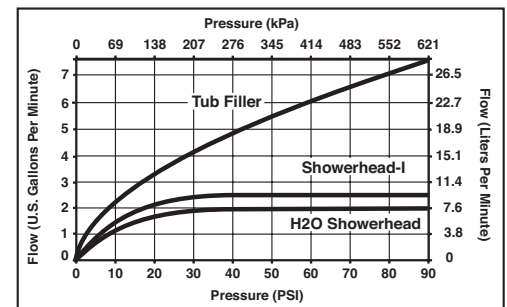

55 E. 111th Street, Indianapolis, Indiana 46280
350 South Edgeware Road, St. Thomas, ON N5P 4L1
© 2015 Masco Corporation of Indiana

▲ Designate Proper Finish Suffix
Delta reserves the right (1) to make changes in specifications and materials, and (2) to change or discontinue models, both without notice or obligation. Dimensions are for reference only. See current full-line price book or www.deltafaucet.com for finish options and product availability.
DSP-B-T17064 Rev. B