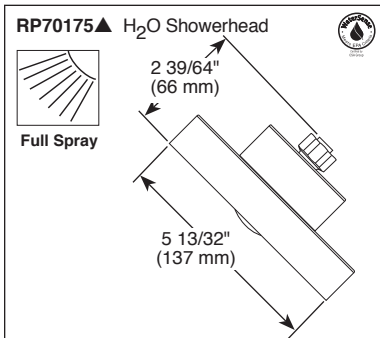

Submitted Model No.: _____
 Specific Features: _____

▲ Designate Proper Finish Suffix

TUB AND SHOWER FAUCET TRIM

- Trinsic® Series
- Valve Only (T17059)
- Shower Only (T17259)
- Tub/Shower (T17459)

FEATURES:

- Monitor® 17 Series pressure balanced bath mixing valve with trim
- Single function H₂Okinetic® Technology showerhead

STANDARD SPECIFICATIONS:

- Maintains a balanced pressure of hot and cold water even when a valve is turned on or off elsewhere in the system.
- Maximum 2.0 gpm @ 80 psi, 7.5 L/Min @ 552 kPa.
- For use with MultiChoice® Universal rough valve body, (R10000 Series)
- Back-to-back installation capability.
- Solid brass forged body.
- Lever volume control handle; temperature adjustment dial.
- Field adjustable to limit handle rotation into hot water zone.
- Maximum dial rotation adjustable between 90° and 180°.
- All parts replaceable from the front of the valve.
- Red/blue pad print temperature indicators on the temperature adjustment dial.
- 1/2" CWT slip-on spout adapter.
- "-LHD" models indicate less showerhead.
- Stem extension kit RP77992 can be ordered to allow for an additional 1 3/4" wall thickness. RP77992 ships with chrome escutcheon screws. For special finishes also order RP12630 escutcheon screws in desired finish.