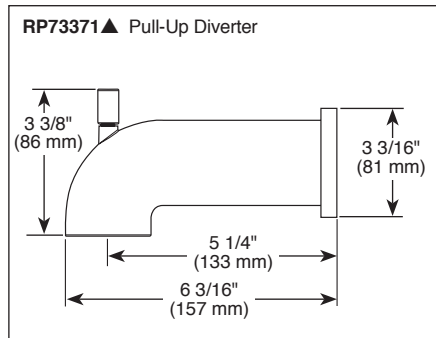

Submitted Model No.: _____
 Specific Features: _____

▲ Designate Proper Finish Suffix

TUB AND SHOWER FAUCET TRIM

- Trinsic® Series
- Valve Only (T17059)
- Shower Only (T17259)
- Tub/Shower (T17459)

FEATURES:

- Monitor® 17 Series pressure balanced bath mixing valve with trim
- Single function H₂Okinetic® Technology showerhead

STANDARD SPECIFICATIONS:

- Maintains a balanced pressure of hot and cold water even when a valve is turned on or off elsewhere in the system.
- Maximum 2.0 gpm @ 80 psi, 7.5 L/Min @ 552 kPa.
- For use with MultiChoice® Universal rough valve body, (R10000 Series)
- Back-to-back installation capability.
- Solid brass forged body.
- Lever volume control handle; temperature adjustment dial.
- Field adjustable to limit handle rotation into hot water zone.
- Maximum dial rotation adjustable between 90° and 180°.
- All parts replaceable from the front of the valve.
- Red/blue pad print temperature indicators on the temperature adjustment dial.
- 1/2" CWT slip-on spout adapter.
- "-LHD" models indicate less showerhead.
- Stem extension kit RP77992 can be ordered to allow for an additional 1 3/4" wall thickness. RP77992 ships with chrome escutcheon screws. For special finishes also order RP12630 escutcheon screws in desired finish.