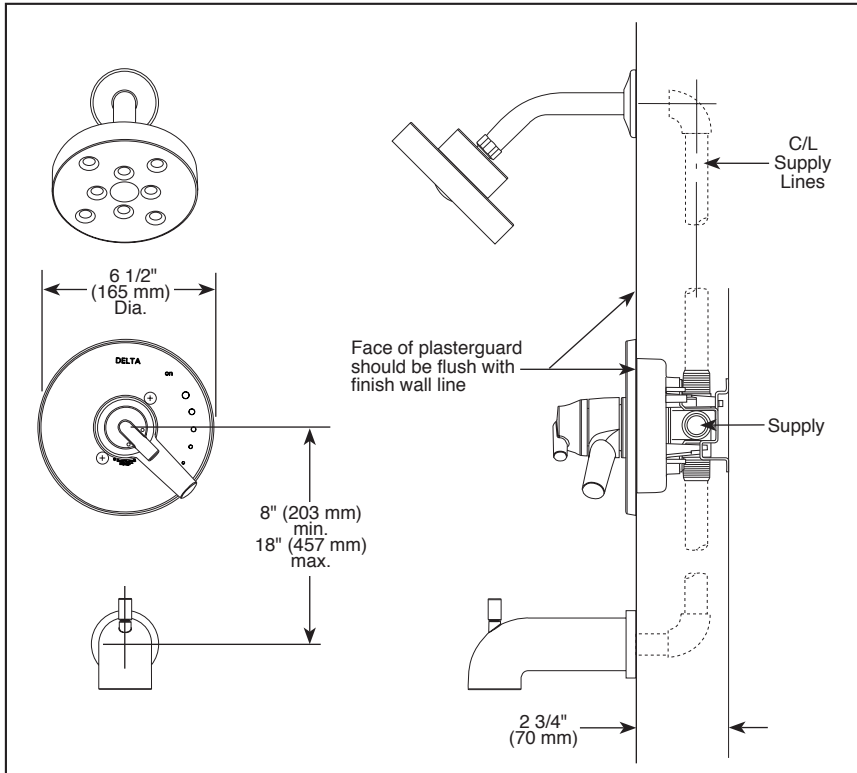

Submitted Model No.: _____
 Specific Features: _____

▲ Designate Proper Finish Suffix

TUB AND SHOWER FAUCET TRIM

- Trinsic® Series
- Valve Only (T17059)
- Shower Only (T17259)
- Tub/Shower (T17459)

FEATURES:

- Monitor® 17 Series pressure balanced bath mixing valve with trim
- Single function H₂Okinetic® Technology showerhead

STANDARD SPECIFICATIONS:

- Maintains a balanced pressure of hot and cold water even when a valve is turned on or off elsewhere in the system.
- Maximum 2.0 gpm @ 80 psi, 7.5 L/Min @ 552 kPa.
- For use with MultiChoice® Universal rough valve body, (R10000 Series)
- Back-to-back installation capability.
- Solid brass forged body.
- Lever volume control handle; temperature adjustment dial.
- Field adjustable to limit handle rotation into hot water zone.
- Maximum dial rotation adjustable between 90° and 180°.
- All parts replaceable from the front of the valve.
- Red/blue pad print temperature indicators on the temperature adjustment dial.
- 1/2" CWT slip-on spout adapter.
- "-LHD" models indicate less showerhead.
- Stem extension kit RP77992 can be ordered to allow for an additional 1 3/4" wall thickness. RP77992 ships with chrome escutcheon screws. For special finishes also order RP12630 escutcheon screws in desired finish.