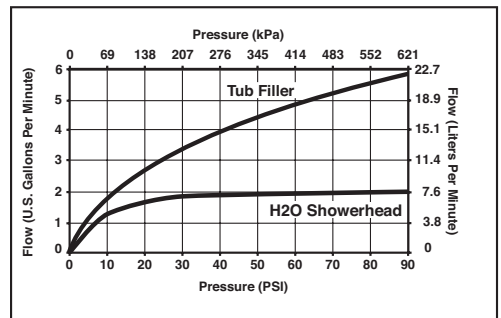

COMPLIES WITH:

- ASME A112.18.1 / CSA B125.1
- ASSE 1016
- Indicates compliance to ICC/ANSI A117.1 - Valve control only
- EPA WaterSense®