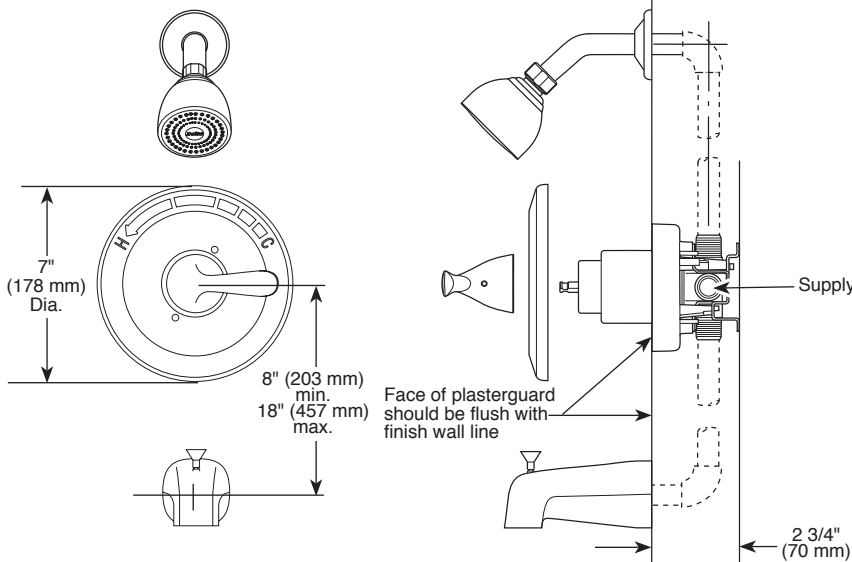

TUB AND SHOWER FAUCET TRIM

■ Tub/Shower (T13420 Series)

Submitted Model No.: _____

Specific Features: _____

STANDARD SPECIFICATIONS:

- Monitor® 13 Series pressure balanced bath mixing valve.
- Maintains a balanced pressure of hot and cold water even when a valve is turned on or off elsewhere in the system.
- For use with MultiChoice® Universal rough valve body. (R10000 Series)
- Back-to-back installation capability.
- Solid brass fabricated body.
- Temperature only controlled with metal lever handle.
- Field adjustable to limit handle rotation into hot water zone.
- 120° maximum handle rotation.
- All parts replaceable from the front of the valve.
- Models with "SOS" suffix supplied with slip-on spout for 1/2" C.W.T.
- Models with "PD" suffix supplied with 6" long pull-down diverter spout (RP17453).
- **Note:** Product will be marked with flow rate of specific showerhead.

COMPLIES WITH:

- ASME A112.18.1 / CSA B125.1
- ASSE 1016
- ♿ Indicates compliance to ICC/ANSI A117.1
- 💧 Indicates compliance to WaterSense

<p>RP5836 (Slip-On) RP17453▲ (Non-Metallic) RP17454▲ (Metallic)</p>
<p>RP5834 RP19820▲ (Slip-On)</p>
<p>RP19895</p>
<p>RP48717</p>
<p>RP54752▲ 1.5 GPM H₂O Showerhead</p>

<p>RP43381▲ Touch-Clean® Raincan Showerhead 2.0 GPM</p> <p>Full Spray Massage Spray</p>
<p>RP38357 Touch-Clean® Showerhead 2.0 GPM</p> <p>Full Spray</p>
<p>RP46384▲ 1.5 GPM H₂O Showerhead</p> <p>Full Spray</p>

55 E. 111th Street, Indianapolis, Indiana 46280
350 South Edgeware Road, St. Thomas, ON N5P 4L1
© 2013 Masco Corporation of Indiana

▲ Designate Proper Finish Suffix
Delta reserves the right (1) to make changes in specifications and materials, and (2) to change or discontinue models, both without notice or obligation. Dimensions are for reference only. See current full-line price book or www.deltafaucet.com for finish options and product availability.
DSP-B-T13420 Rev. F