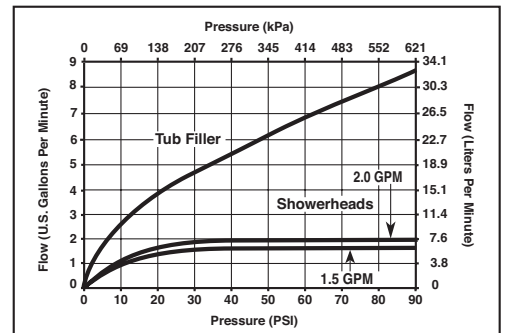

COMPLIES WITH:

- ASME A112.18.1 / CSA B125.1
- ASSE 1016
- ♿ Indicates compliance to ICC/ANSI A117.1
- 💧 Indicates compliance to WaterSense

RP5836 (Slip-On) RP17453▲ (Non-Metallic) RP17454▲ (Metallic)
RP5834 RP19820▲ (Slip-On)
RP19895
RP48717
RP54752▲ 1.5 GPM H₂O Showerhead

RP43381▲ Touch-Clean® Raincan Showerhead 2.0 GPM   Full Spray Massage Spray
RP38357 Touch-Clean® Showerhead 2.0 GPM   Full Spray
RP46384▲ 1.5 GPM H₂O Showerhead   Full Spray