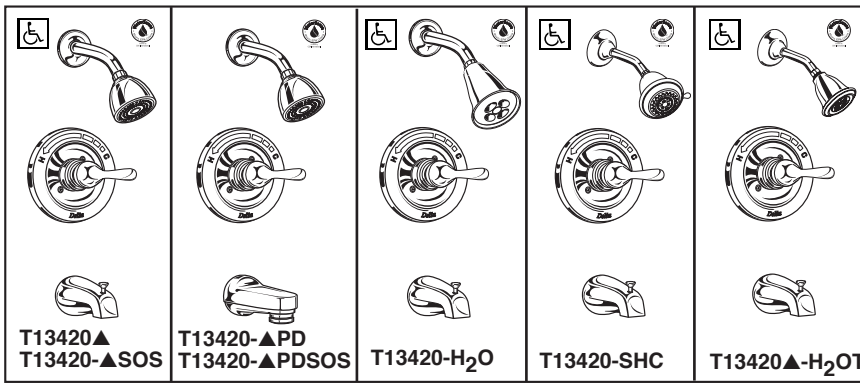

TUB AND SHOWER FAUCET TRIM

■ Tub/Shower (T13420 Series)

Submitted Model No.: _____

Specific Features: _____

STANDARD SPECIFICATIONS:

- Monitor® 13 Series pressure balanced bath mixing valve.
- Maintains a balanced pressure of hot and cold water even when a valve is turned on or off elsewhere in the system.
- For use with MultiChoice® Universal rough valve body. (R10000 Series)
- Back-to-back installation capability.
- Solid brass fabricated body.
- Temperature only controlled with metal lever handle.
- Field adjustable to limit handle rotation into hot water zone.
- 120° maximum handle rotation.
- All parts replaceable from the front of the valve.
- Models with "SOS" suffix supplied with slip-on spout for 1/2" C.W.T.
- Models with "PD" suffix supplied with 6" long pull-down diverter spout (RP17453).
- **Note:** Product will be marked with flow rate of specific showerhead.

COMPLIES WITH:

- ASME A112.18.1 / CSA B125.1
- ASSE 1016
- ♿ Indicates compliance to ICC/ANSI A117.1
- 💧 Indicates compliance to WaterSense

<p>RP5836 (Slip-On) RP17453▲ (Non-Metallic) RP17454▲ (Metallic)</p>
<p>RP5834 RP19820▲ (Slip-On)</p>
<p>RP19895</p>
<p>RP48717</p>
<p>RP54752▲ 1.5 GPM H₂O Showerhead</p>

<p>RP43381▲ Touch-Clean® Raincan Showerhead 2.0 GPM</p> <p>Full Spray Massage Spray</p>
<p>RP38357 Touch-Clean® Showerhead 2.0 GPM</p> <p>Full Spray</p>
<p>RP46384▲ 1.5 GPM H₂O Showerhead</p> <p>Full Spray</p>

55 E. 111th Street, Indianapolis, Indiana 46280
350 South Edgeware Road, St. Thomas, ON N5P 4L1
© 2013 Masco Corporation of Indiana

▲ Designate Proper Finish Suffix
Delta reserves the right (1) to make changes in specifications and materials, and (2) to change or discontinue models, both without notice or obligation. Dimensions are for reference only. See current full-line price book or www.deltafaucet.com for finish options and product availability.
DSP-B-T13420 Rev. F