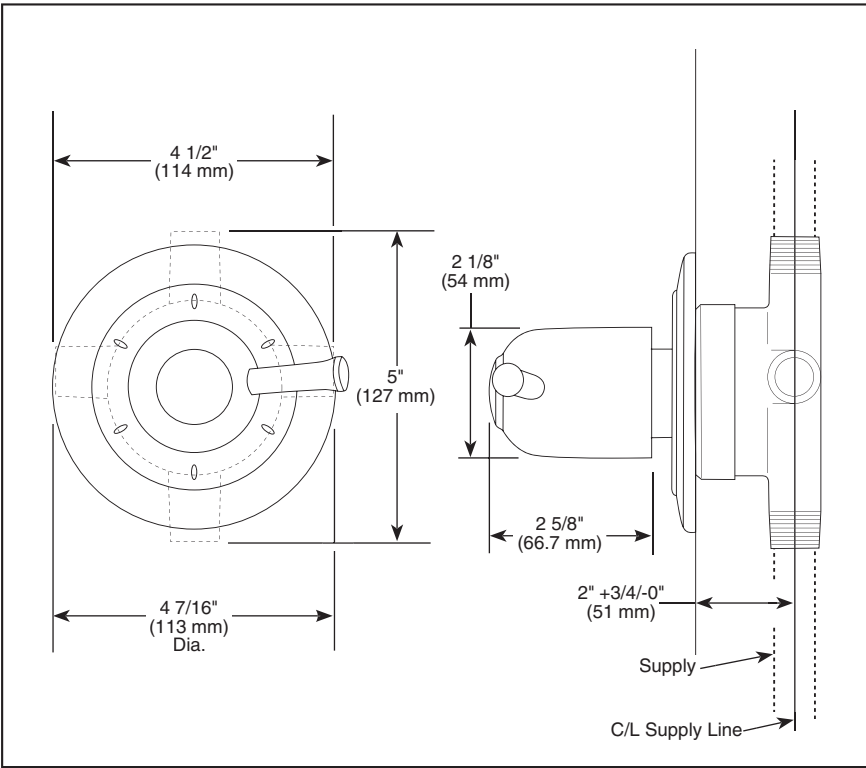

Submitted Model No.: _____

Specific Features: _____

CUSTOM SHOWER DIVERTER

- Lockwood™ Collection
- Six Function Diverter
- 1/2" Rough-In
- Coordinates With All Delta Lockwood™ Styled Bath Suites

STANDARD SPECIFICATIONS