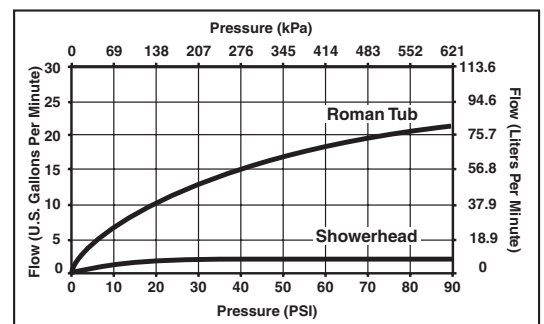

55 E. 111th Street, Indianapolis, IN 46280
395 Matheson Blvd. E., Mississauga, ON L4Z 2H2
© 2009 Masco Corporation of Indiana

Delta reserves the right (1) to make changes in specifications and materials, and (2) to change or discontinue models, both without notice or obligation. Dimensions are for reference only. See current full-line price book or www.specselect.com for finish options and product availability.

DSP-B-T2792 Rev. A