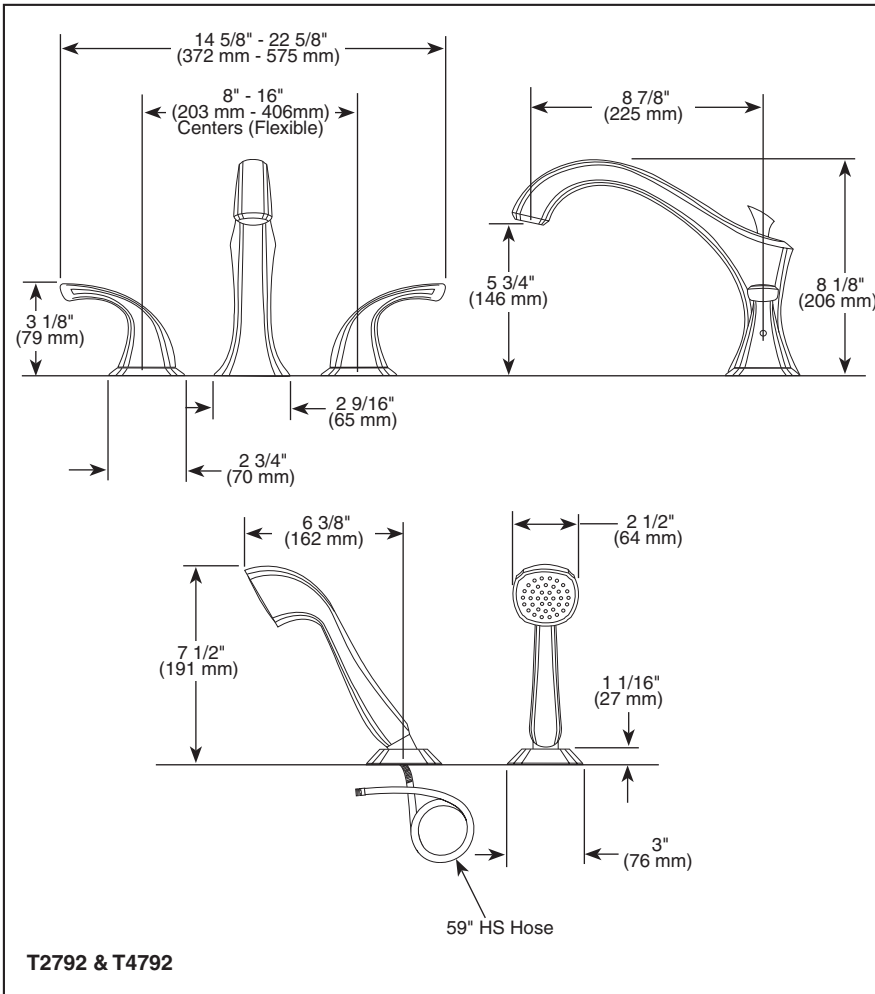

Submitted Model No.: _____
 Specific Features: _____

▲ = Designate Proper Finish Suffix

ROMAN TUB/WHIRLPOOL FAUCET TRIM

- Addison™ Bath Collection
- Three Hole Installation (T2792 Series)
- Four Hole Installation (T4792 Series)
- Rough-In Kit Must Also be Ordered to Complete Installation (R4707 for four hole and R2707 for three hole)

STANDARD SPECIFICATIONS:

- Trim Only for two handle Roman Tub faucet for concealed mounting.
- 8 7/8" (225 mm) long, 8 1/8" (206 mm) high slip-on rigid spout.
- Temperature and volume controlled with handles.
- Rough-In kit must also be ordered to complete installation (R4707 for four hole and R2707 for three hole). There are separate specification sheets on each rough-in kit if more details are required.
- Handshower includes double check valves for backflow prevention (T4792).
- Handshower flow rate 2.0 gpm @ 60 PSI.