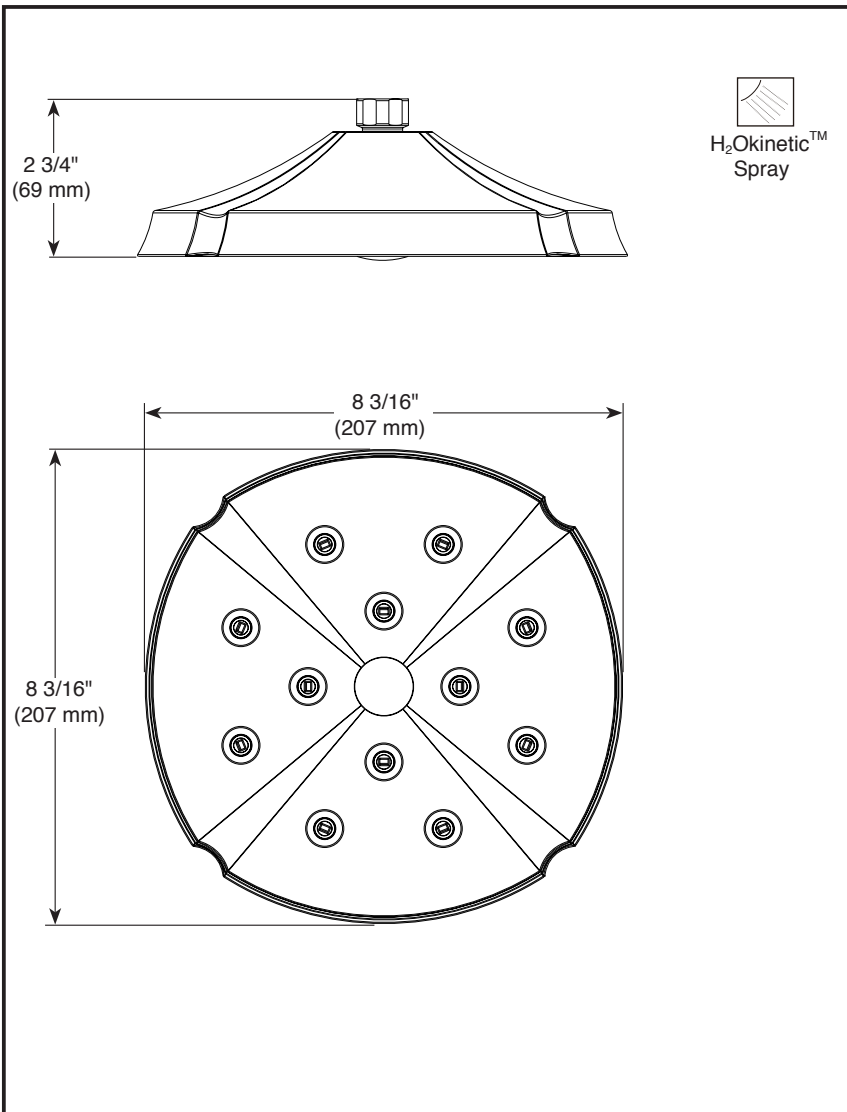

SHOWERHEAD

- H₂Okinetic Technology® Showerhead
- Single Setting Showerhead

Submitted Model No.: _____

Specific Features: _____

STANDARD SPECIFICATIONS:

- Standard 1/2" pipe fitting.
- Metal ball connector for durability. Easy installation.
- Maximum flow rate 2.5 gpm (9.5 L/min) @ 80 PSI.