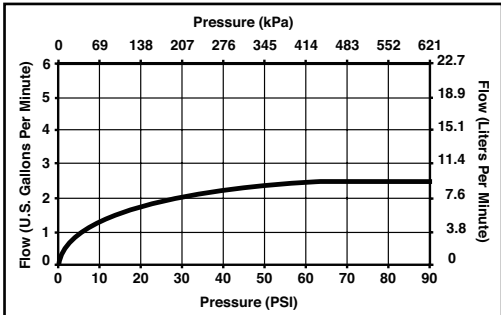

COMPLIES WITH

- ASME A112.18.1 / CSA B125.1

▲ Designate proper finish suffix

Delta reserves the right (1) to make changes in specifications and materials, and (2) to change or discontinue models, both without notice or obligation. Dimensions are for reference only. See current full-line price book or www.deltafaucet.com for finish options and product availability.