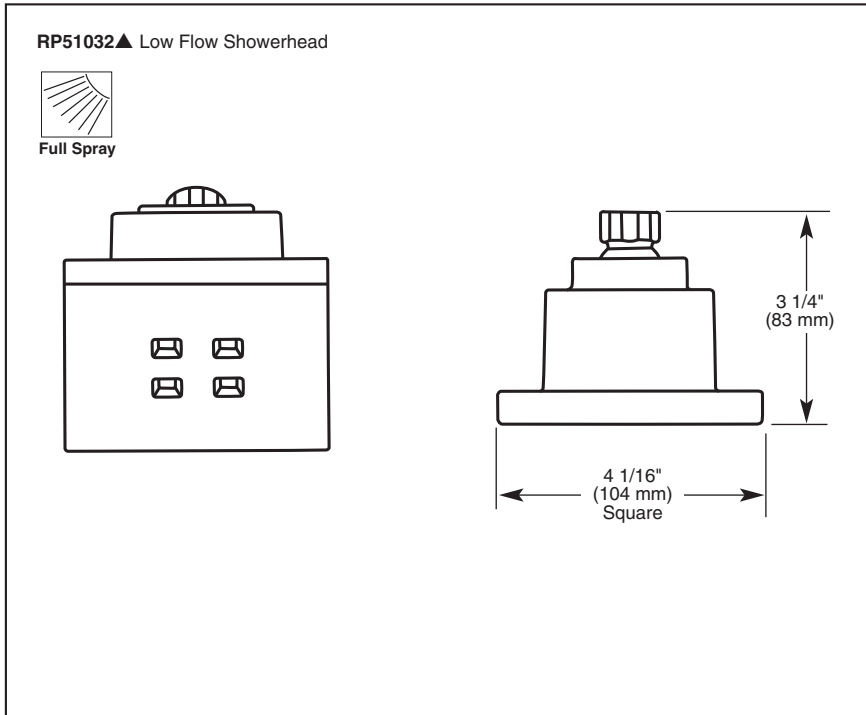

Submitted Model No.: _____

Specific Features: _____

▲ Designate proper finish suffix

LOWFLOW SHOWERHEAD

- Full spray function
- 1.5 GPM @ 80 PSI
- H₂O Kinetic Technology

STANDARD SPECIFICATIONS:

- Full spray function.
- 1.4 GPM, 5.3 L/Min. @ 45 PSI (310kPa)
- 1.5 GPM, 5.7 L/Min. @ 80 PSI (550kPa)
- H₂O Kinetic technology.