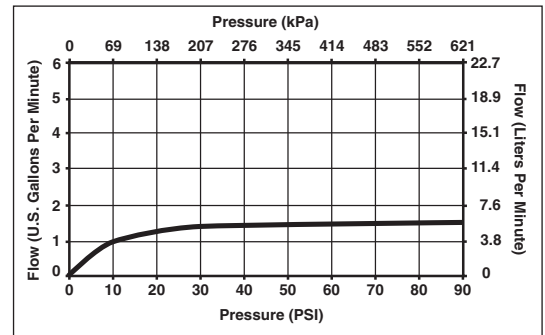

55 E. 111th Street, Indianapolis, Indiana 46280
395 Matheson Blvd. E., Mississauga, ON L4Z 2H2
© 2010 Masco Corporation of Indiana

Delta reserves the right (1) to make changes in specifications and materials, and (2) to change or discontinue models, both without notice or obligation. Dimensions are for reference only. See current full line price book or www.specselect.com for finish options and product availability.