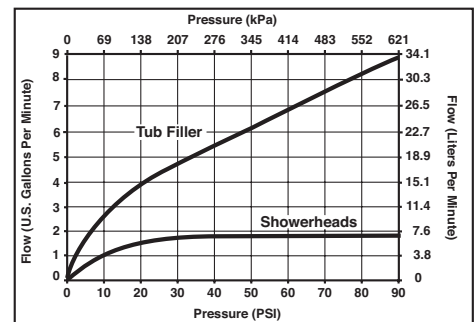

55 E 111th Street, Indianapolis, Indiana 46280
350 South Edgeware Road, St. Thomas, ON N5P 4L1
© 2015 Masco Corporation of Indiana

Delta reserves the right (1) to make changes in specifications and materials, and (2) to change or discontinue models, both without notice or obligation. Dimensions are for reference only. See current full-line price book or www.deltafaucet.com for finish options and product availability.