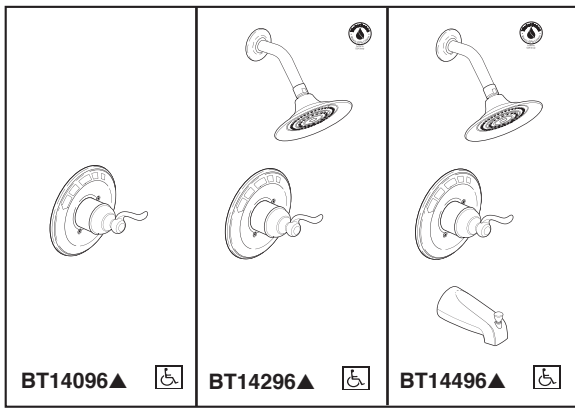

TUB AND SHOWER FAUCET TRIM

- Windemere® Bath Collection
- Valve Only (BT14096 Series)
- Shower Only (BT14296 Series)
- Tub/Shower (BT14496 Series)

Submitted Model No.: _____
 Specific Features: _____

FEATURES:

- Monitor® 14 Series pressure balanced bath mixing valve trim

STANDARD SPECIFICATIONS:

- Maintains a balanced pressure of hot and cold water even when a valve is turned on or off elsewhere in the system.
- For use with MultiChoice® Universal rough valve body. (R10000 Series)
- Back-to-back installation capability.
- Solid brass forged body.
- Handle rotates 120°.
- Temperature only controlled with handle.
- Field adjustable means to limit handle rotation into hot water zone.
- All parts replaceable from the front of the valve.
- Stem extension kit RP77991 can be ordered to allow for an additional 1 3/4" wall thickness. RP77991 ships with chrome escutcheon screws. For special finishes also order RP12630 escutcheon screws in desired finish.