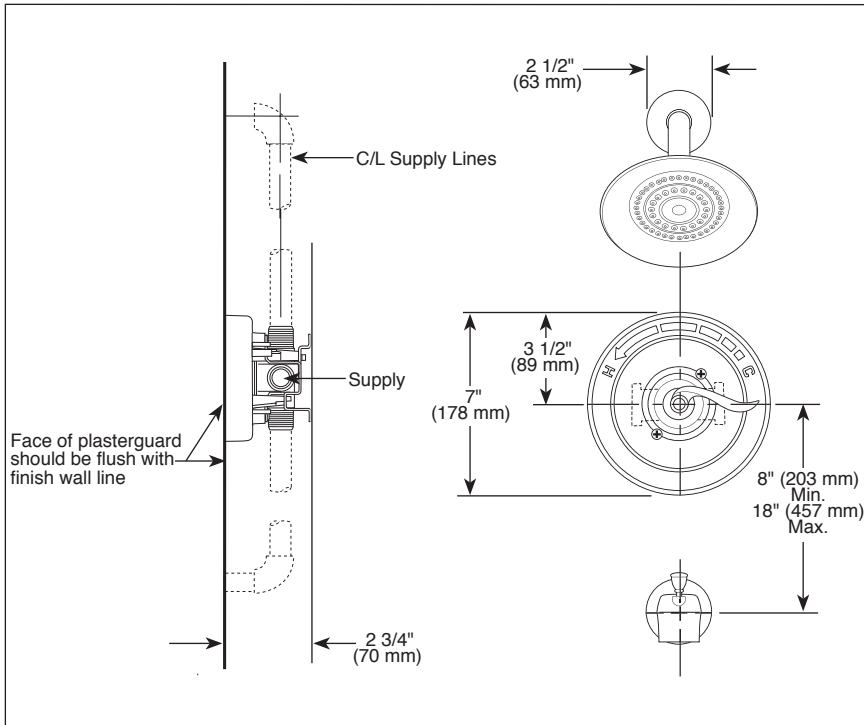

▲ Designate Proper Finish Suffix

RP61181▲ Showerhead

RP64721▲ (With Diverter - Optional, Available Separately)

RP81273▲ (With Diverter, Provided With BT14496)

RP64722▲ (Without Diverter - Optional, Available Separately)

RP77991 Available Extension Kit

COMPLIES WITH:

- ASME A112.18.1 / CSA B125.1
- ASSE 1016
- Indicates compliance to ICC/ANSI A117.1 - Valve control only
- EPA WaterSense®