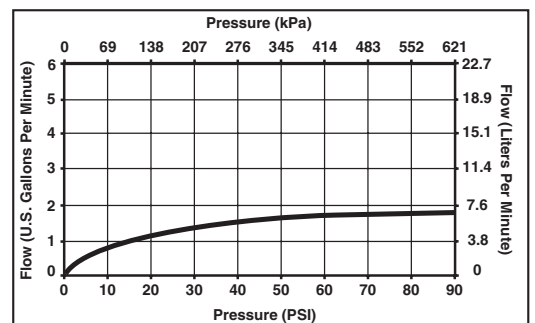

COMPLIES WITH:

- ASME A112.18.1 / CSA B125.1
- ASME A112.18.6
- Indicates compliance to ICC/ANSI A17.1
- Verified compliant with .25% weighted average Pb content regulations.