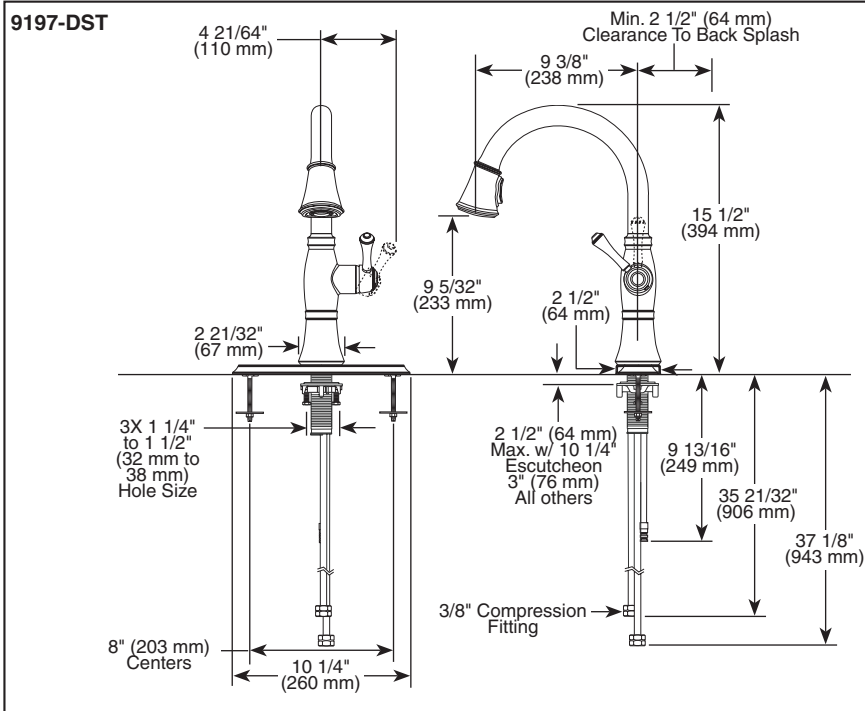

# KITCHEN FAUCETS

- Cassidy™ Collection
- Single Handle Deck Mount
- 2-Function Pull-Down Sprayer
- Single or 3 Hole Sink Applications
- Integrated Innoflex® Supply Lines
- MagnaTite® Magnetic Docking
- DIAMOND Seal® Technology

Submitted Model No.: \_\_\_\_\_

**Specific Features:** \_\_\_\_\_

**STANDARD SPECIFICATIONS:**

- 360° rotating spout.
- Diamond embedded ceramic disc cartridge.
- Touch-Clean® 2-function wand operates in stream or spray mode.
- 62" braided hose ensures smooth operation.
- Free-Moving hose weight provides maximum reach.
- 2 1/2" maximum deck thickness.
- 32" (minimum) Innoflex® supply lines with 3/8" compression fittings.
- Hot/cold markings on handle to indicate temperature.
- ADA complaint lever handle.
- Euro-Motion handle only rotates forward to eliminate backsplash interference.
- 1.8 gpm max flow rate @ 60 psi.
- Order RP61607 for 1.5 gpm hose adapter.
- Order RP71545 for optional escutcheon.
- Order RP71543 for optional coordinating soap dispenser.