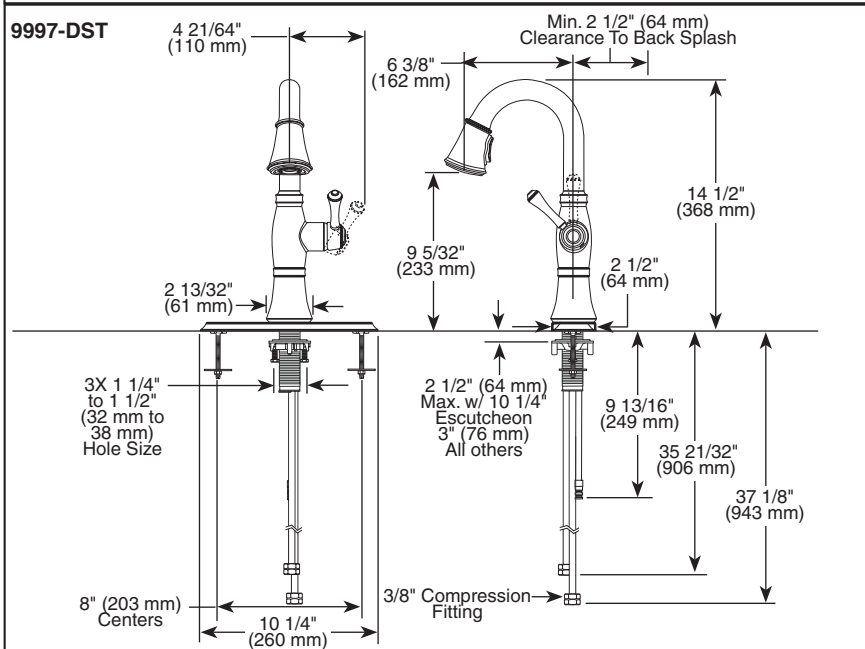

# KITCHEN FAUCETS

- Cassidy™ Collection
- Single Handle Deck Mount
- 2-Function Pull-Down Sprayer
- Single or 3 Hole Sink Applications
- Integrated Innoflex® Supply Lines
- MagnaTite® Magnetic Docking
- DIAMOND Seal® Technology

Submitted Model No.: \_\_\_\_\_

**Specific Features:** \_\_\_\_\_

**STANDARD SPECIFICATIONS:**

- 360° rotating spout.
- Diamond embedded ceramic disc cartridge.
- Touch-Clean® 2-function wand operates in stream or spray mode.
- 62" braided hose ensures smooth operation.
- Free-Moving hose weight provides maximum reach.
- 2 1/2" maximum deck thickness.
- 32" (minimum) Innoflex® supply lines with 3/8" compression fittings.
- Hot/cold markings on handle to indicate temperature.
- ADA complaint lever handle.
- Euro-Motion handle only rotates forward to eliminate backsplash interference.
- 1.8 gpm max flow rate @ 60 psi.
- Order RP61607 for 1.5 gpm hose adapter.
- Order RP71545 for optional escutcheon.
- Order RP71543 for optional coordinating soap dispenser.