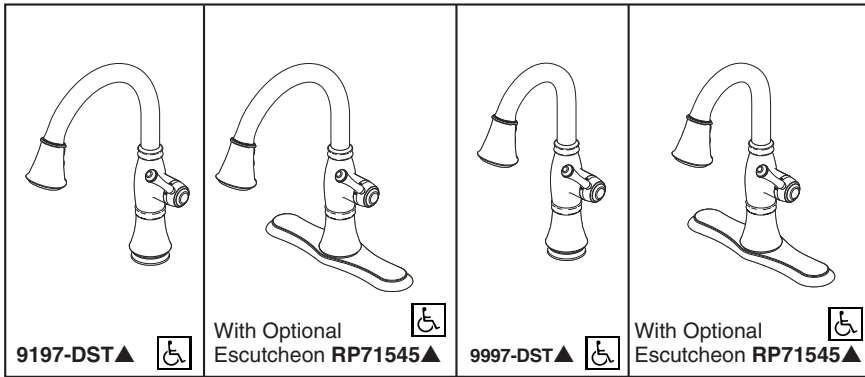

# KITCHEN FAUCETS

- Cassidy™ Collection
- Single Handle Deck Mount
- 2-Function Pull-Down Sprayer
- Single or 3 Hole Sink Applications
- Integrated Innoflex® Supply Lines
- MagnaTite® Magnetic Docking
- DIAMOND Seal® Technology

Submitted Model No.: \_\_\_\_\_

**Specific Features:** \_\_\_\_\_

**STANDARD SPECIFICATIONS:**

- 360° rotating spout.
- Diamond embedded ceramic disc cartridge.
- Touch-Clean® 2-function wand operates in stream or spray mode.
- 62" braided hose ensures smooth operation.
- Free-Moving hose weight provides maximum reach.
- 2 1/2" maximum deck thickness.
- 32" (minimum) Innoflex® supply lines with 3/8" compression fittings.
- Hot/cold markings on handle to indicate temperature.
- ADA complaint lever handle.
- Euro-Motion handle only rotates forward to eliminate backsplash interference.
- 1.8 gpm max flow rate @ 60 psi.
- Order RP61607 for 1.5 gpm hose adapter.
- Order RP71545 for optional escutcheon.
- Order RP71543 for optional coordinating soap dispenser.