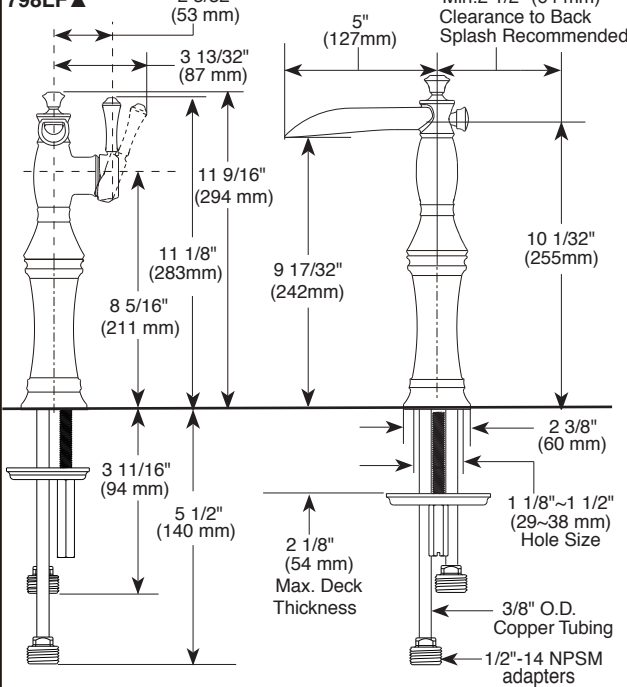

Submitted Model No.:

Specific Features:

598LF-▲ MPU

Metal Pop-Up (598LF only)

798LF▲

LAVATORY FAUCETS

- Cassidy™ Series
- Single Handle Deck Mount
- Single or 3 Hole Sink Applications
- Single Hole Riser Models

STANDARD SPECIFICATIONS

- Single handle lavatory faucets for exposed mounting on single or 3 hole sinks.
- Solid brass fabricated body.
- 6 13/16" (173 mm) high, 5" (127 mm) long, spout with model 598LF.
- 11 9/16" (294 mm) high, 5" (127 mm) long, spout with model 798LF.
- Lever handle. Control mechanism is replaceable cartridge with ceramic plates.
- Centermount or 4" (102 mm) centers with optional 5 27/32" (148 mm) escutcheon.
- Keyed trim ring and 5 27/32" (148 mm) escutcheon to help alignment and aid installation.
- 1/2" NPSM threaded male inlet shanks.
- Models have metal drain with pop-up type fitting with plated flange and stopper (598LF only).
- Mounting wrench to assist in tightening mounting nut securely.
- Thin deck mounting aid to help secure product if used on thin sinks.
- Maximum flow rate 1.5 gpm @ 60 PSI.