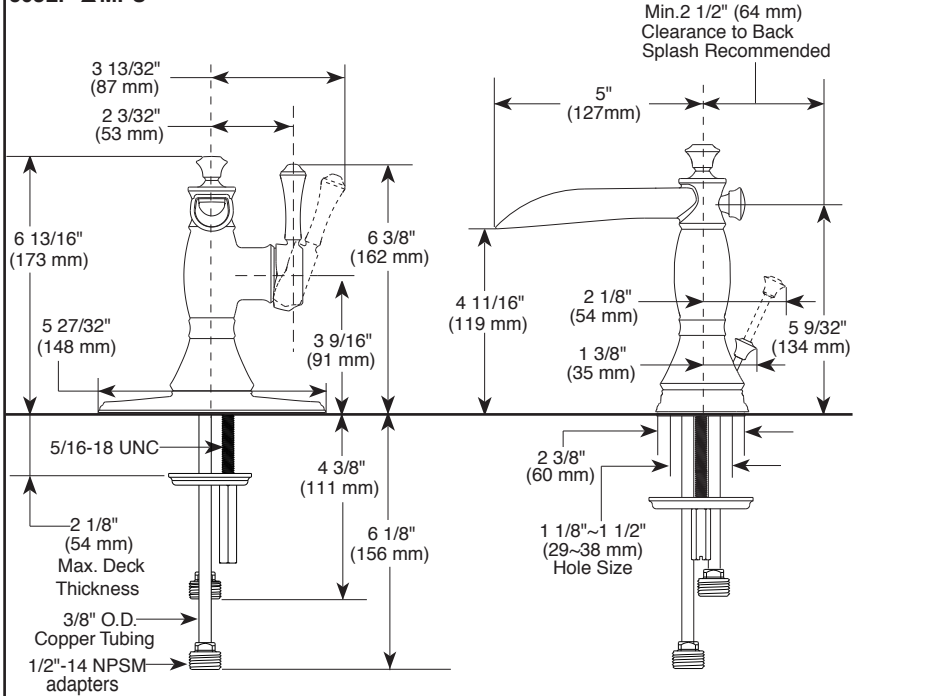

Submitted Model No.:

Specific Features:

598LF-▲ MPU

Metal Pop-Up (598LF only)

798LF▲

LAVATORY FAUCETS

- Cassidy™ Series
- Single Handle Deck Mount
- Single or 3 Hole Sink Applications
- Single Hole Riser Models

STANDARD SPECIFICATIONS

- Single handle lavatory faucets for exposed mounting on single or 3 hole sinks.
- Solid brass fabricated body.
- 6 13/16" (173 mm) high, 5" (127 mm) long, spout with model 598LF.
- 11 9/16" (294 mm) high, 5" (127 mm) long, spout with model 798LF.
- Lever handle. Control mechanism is replaceable cartridge with ceramic plates.
- Centermount or 4" (102 mm) centers with optional 5 27/32" (148 mm) escutcheon.
- Keyed trim ring and 5 27/32" (148 mm) escutcheon to help alignment and aid installation.
- 1/2" NPSM threaded male inlet shanks.
- Models have metal drain with pop-up type fitting with plated flange and stopper (598LF only).
- Mounting wrench to assist in tightening mounting nut securely.
- Thin deck mounting aid to help secure product if used on thin sinks.
- Maximum flow rate 1.5 gpm @ 60 PSI.