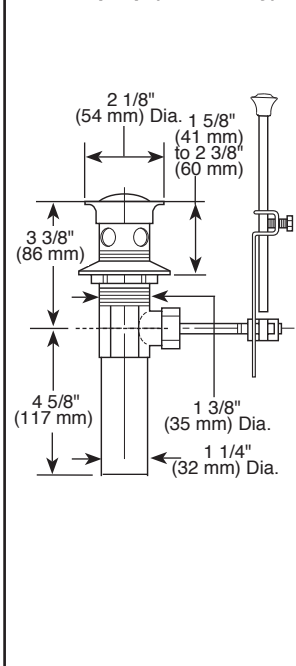

Submitted Model No.:

Specific Features:

598LF-▲ MPU

Metal Pop-Up (598LF only)

798LF▲

LAVATORY FAUCETS

- Cassidy™ Series
- Single Handle Deck Mount
- Single or 3 Hole Sink Applications
- Single Hole Riser Models

STANDARD SPECIFICATIONS

- Single handle lavatory faucets for exposed mounting on single or 3 hole sinks.
- Solid brass fabricated body.
- 6 13/16" (173 mm) high, 5" (127 mm) long, spout with model 598LF.
- 11 9/16" (294 mm) high, 5" (127 mm) long, spout with model 798LF.
- Lever handle. Control mechanism is replaceable cartridge with ceramic plates.
- Centermount or 4" (102 mm) centers with optional 5 27/32" (148 mm) escutcheon.
- Keyed trim ring and 5 27/32" (148 mm) escutcheon to help alignment and aid installation.
- 1/2" NPSM threaded male inlet shanks.
- Models have metal drain with pop-up type fitting with plated flange and stopper (598LF only).
- Mounting wrench to assist in tightening mounting nut securely.
- Thin deck mounting aid to help secure product if used on thin sinks.
- Maximum flow rate 1.5 gpm @ 60 PSI.