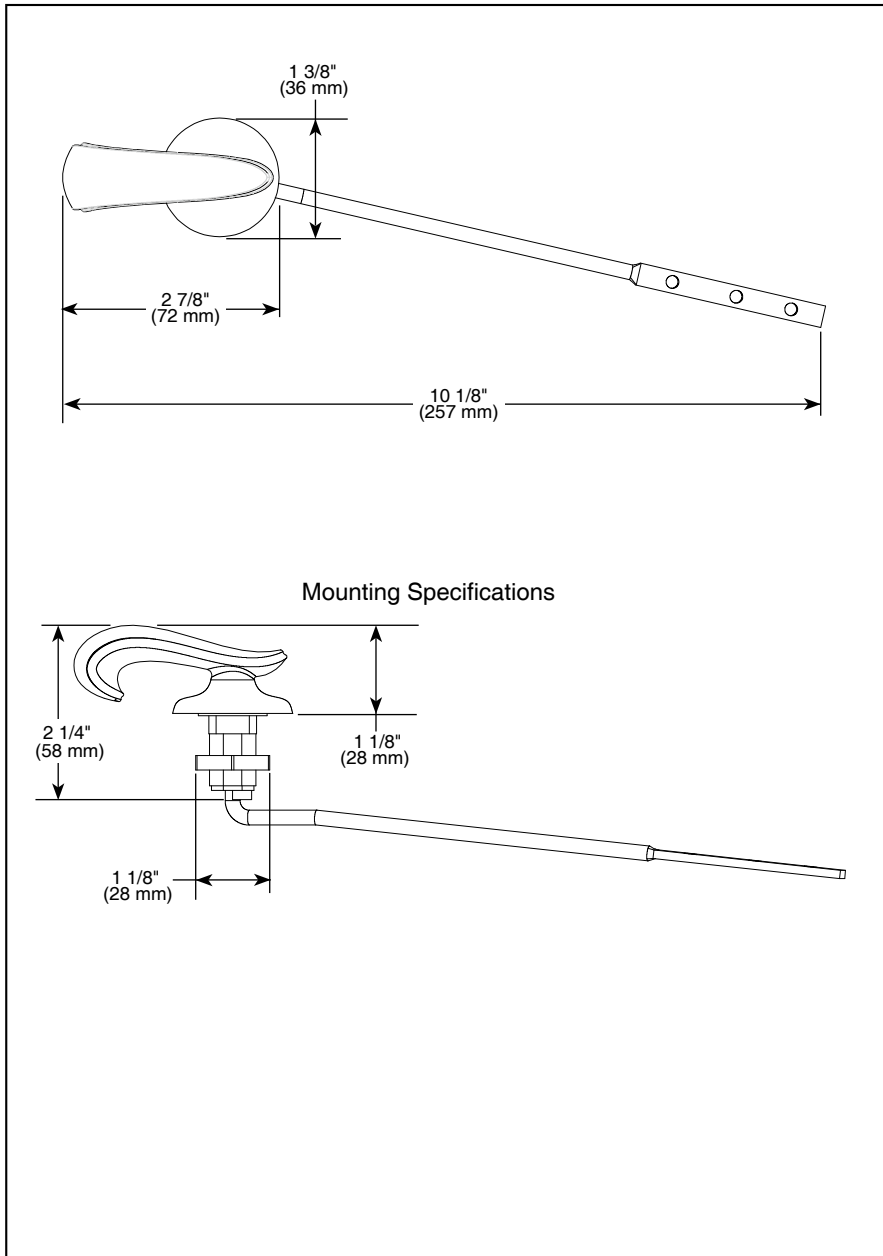

ACCESSORIES

- Cassidy™ Bath Collection
- Tank Lever - French Curve Handle

Submitted Model No.: _____

Specific Features: _____

▲ Designate proper finish suffix

STANDARD SPECIFICATIONS:

- Installation instructions included with product.
- Front mount installation.