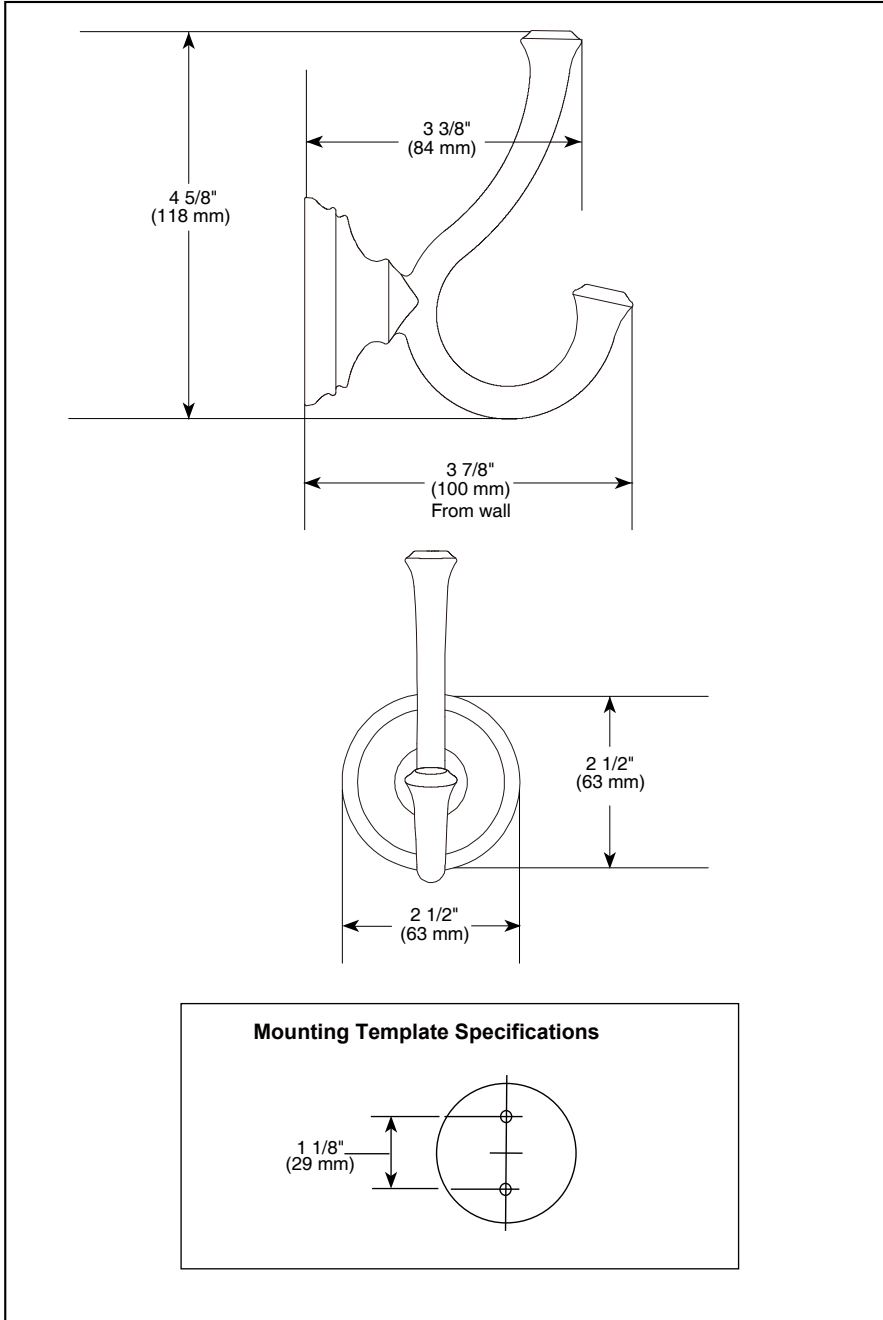

79735▲

Submitted Model No.: _____

Specific Features: _____

ACCESSORIES

- Cassidy™ Bath Collection
- Robe Hook

STANDARD SPECIFICATIONS:

- Wood blocking is preferable behind all wall surfaces. If wood blocking is not available, the following fasteners are suggested: Tile/Masonry-Plastic Anchors, Plaster/Drywall-Toggle bolts.
- Mounting hardware and mounting template included with product.