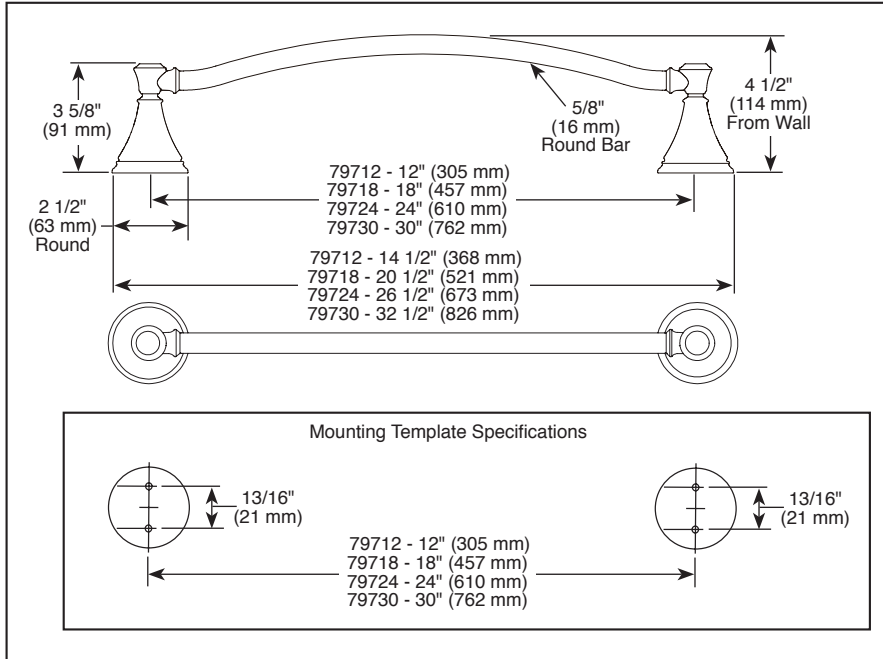

ACCESSORIES

- Cassidy™ Bath Collection
- 12" Towel Bar
- 18" Towel Bar
- 24" Towel Bar
- 30" Towel Bar

Submitted Model No.: _____

Specific Features: _____

▲ Designate Proper Finish Suffix

STANDARD SPECIFICATIONS:

- Wood blocking is preferable behind all wall surfaces. If wood blocking is not available, the following fasteners are suggested: Tile/Masonry-Plastic or lead Anchors Plaster/drywall-Toggle bolts.
- Mounting hardware and mounting template included with product.