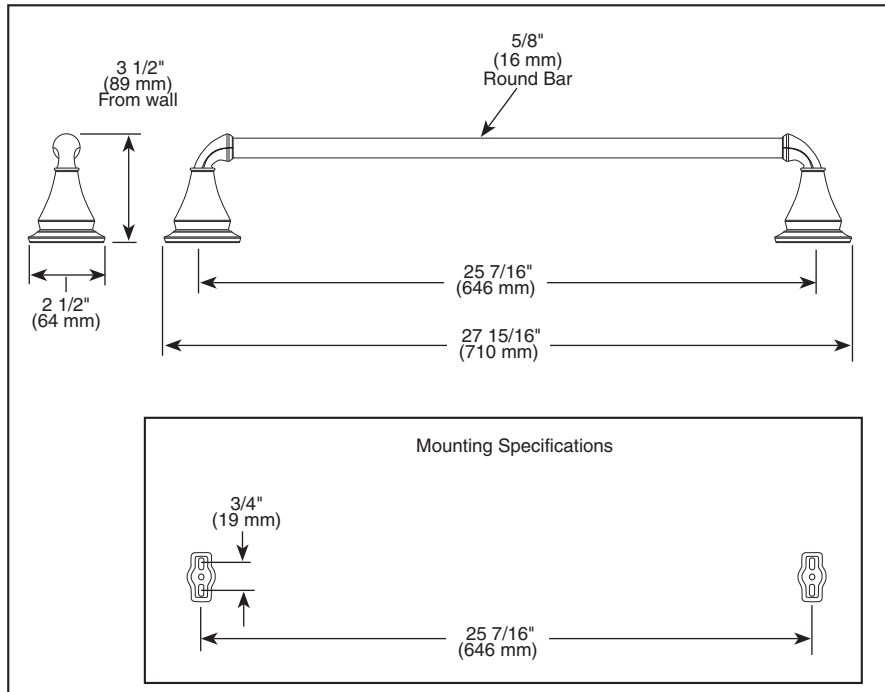

## ACCESSORIES

- Linden™ Bath Collection
- 24" Towel Bar

Submitted Model No.: \_\_\_\_\_  
Specific Features: \_\_\_\_\_

▲ Designate Proper Finish Suffix

### STANDARD SPECIFICATIONS:

- Wood blocking is preferable behind all wall surfaces. If wood blocking is not available, the following fasteners are suggested: Tile/Masonry-Plastic or lead Anchors Plaster/drywall-Toggle bolts.
- Mounting hardware and mounting template included with product.