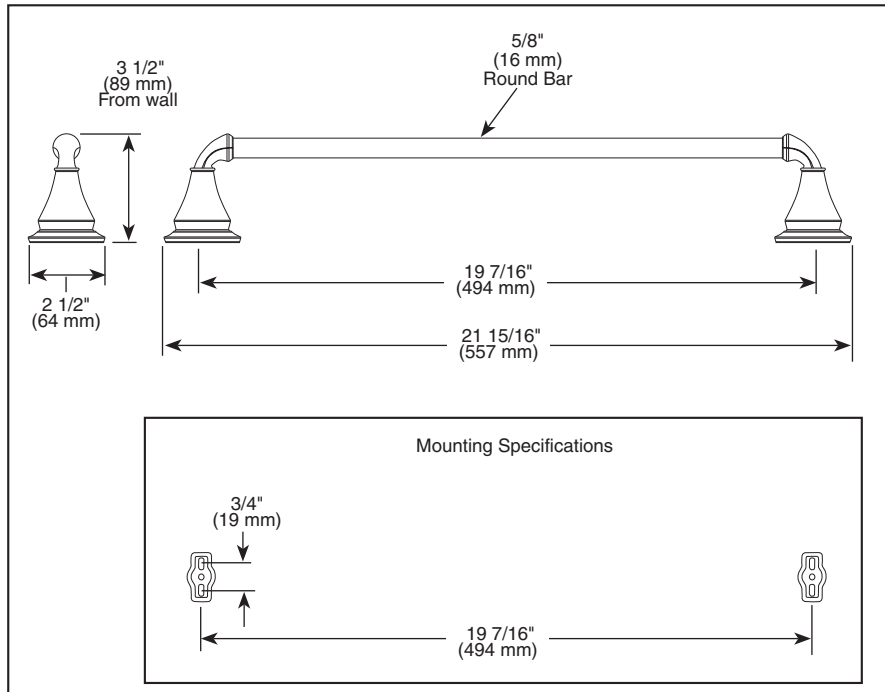

79418▲

Submitted Model No.: _____

Specific Features: _____

▲ Designate Proper Finish Suffix

ACCESSORIES

- Linden™ Bath Collection
- 18" Towel Bar

STANDARD SPECIFICATIONS:

- Wood blocking is preferable behind all wall surfaces. If wood blocking is not available, the following fasteners are suggested: Tile/Masonry-Plastic or lead Anchors Plaster/drywall-Toggle bolts.
- Mounting hardware and mounting template included with product.