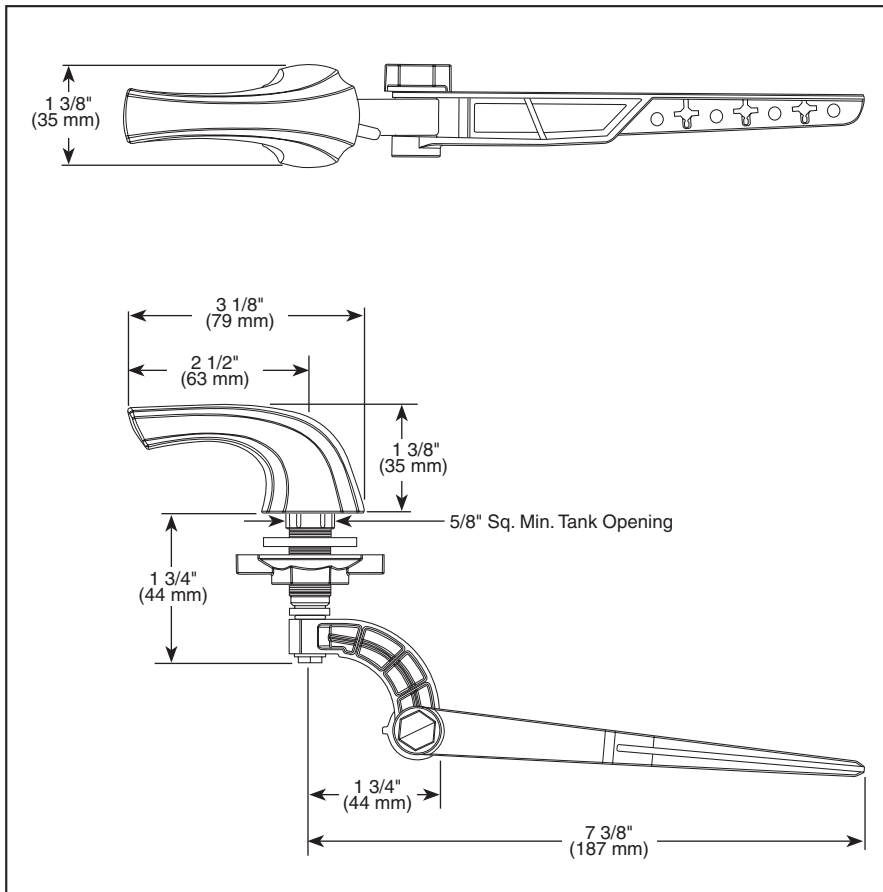

ACCESSORIES

- Addison® Bath Collection
- Universal Tank Lever

Submitted Model No.: _____

Specific Features: _____

▲ Designate proper finish suffix

STANDARD SPECIFICATIONS:

- Installation instructions included with product.
- Universal left front or left side mount tank lever.
- Can work in right side mount toilets.

Liberty Hardware Manufacturing Corporation
140 Business Park Drive
Winston-Salem, NC 27107
800.542.3789
www.libertyhardware.com
© 2013 LHMC, A Masco Company

Delta reserves the right (1) to make changes in specifications and materials, and (2) to change or discontinue models, both without notice or obligation. Dimensions are for reference only. See current full-line price book or www.deltafaucet.com for finish options and product availability.