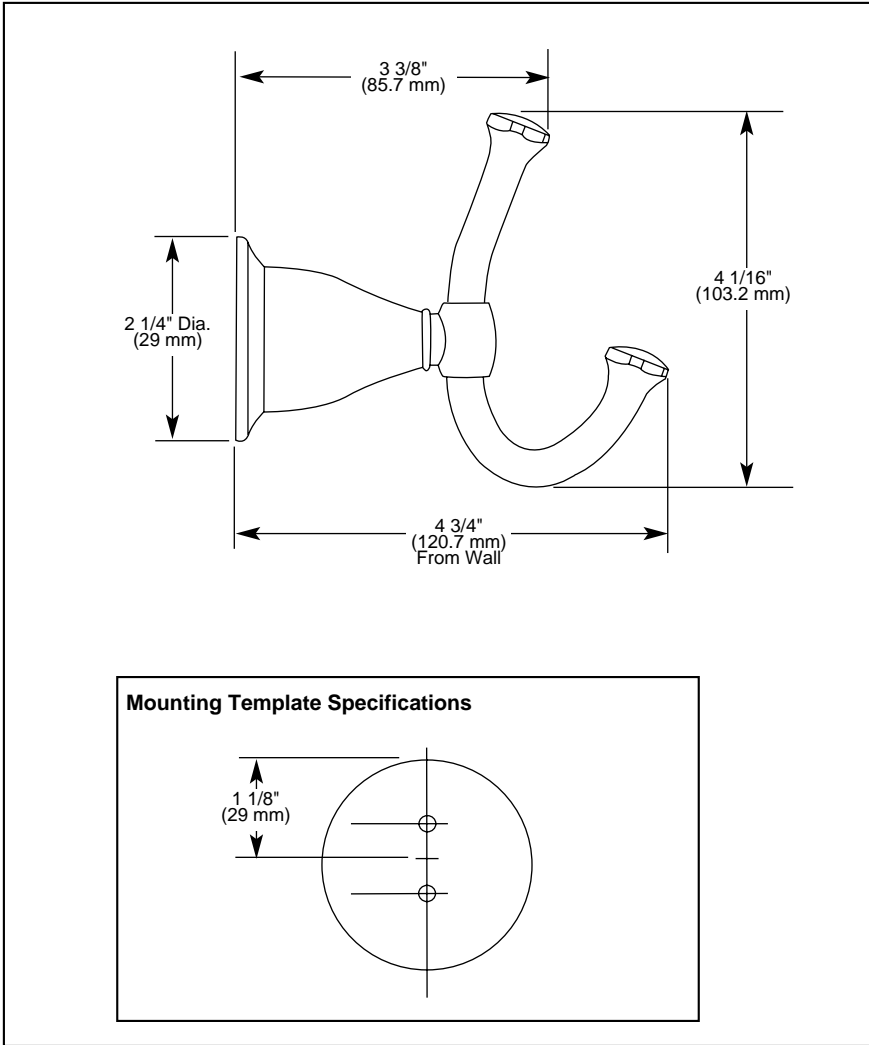

79035

Submitted Model No.: _____

Specific Features: _____

DELTA[®]

ACCESSORIES

- Lockwood™ Series
- Double Robe Hook

STANDARD SPECIFICATIONS:

- Wood blocking is preferable behind all wall surfaces. If wood blocking is not available, the following fasteners are suggested: Tile/Masonry-Plastic or lead Anchors Plaster/drywall-Toggle bolts.
- Mounting hardware and mounting instructions included with product.