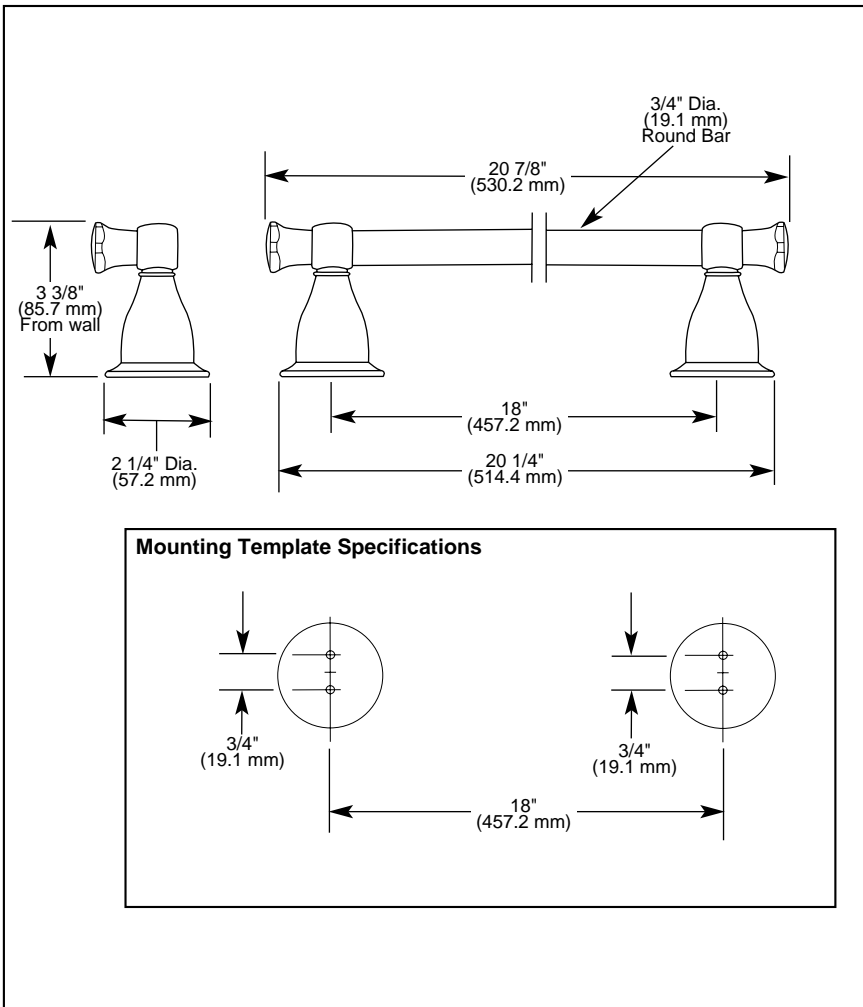

DELTA[®]

ACCESSORIES

- Lockwood™ Series
- 18" Towel Bar

Submitted Model No.: _____

Specific Features: _____

STANDARD SPECIFICATIONS:

- Wood blocking is preferable behind all wall surfaces. If wood blocking is not available, the following fasteners are suggested: Tile/Masonry-Plastic or lead Anchors Plaster/drywall-Toggle bolts.
- Mounting hardware and mounting template included with product.