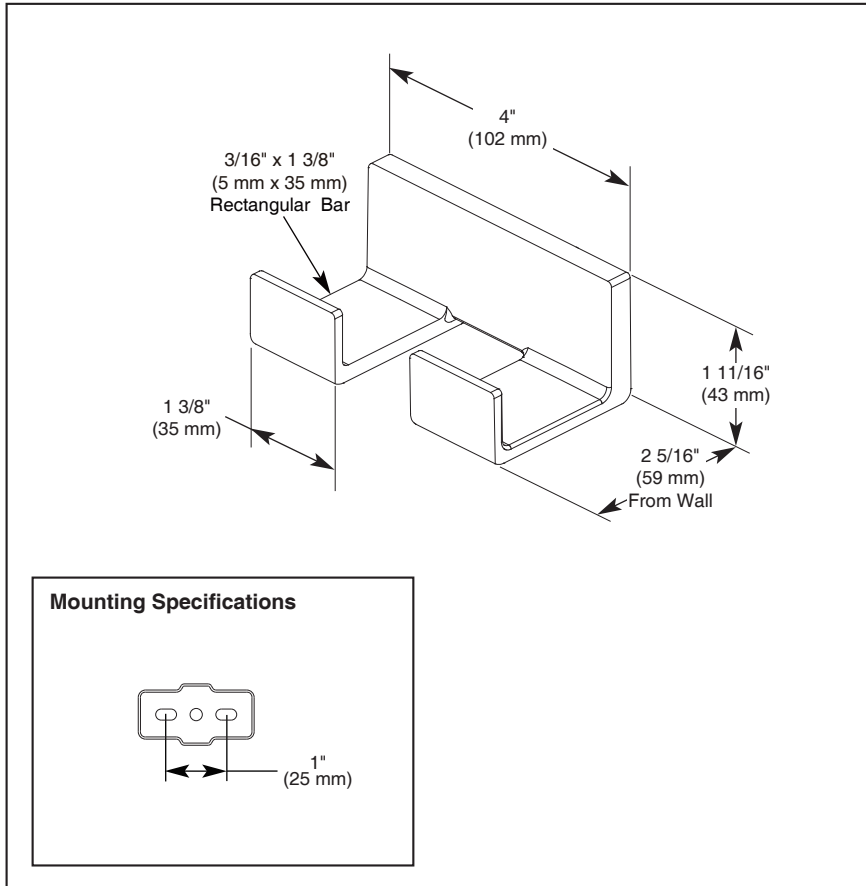

77736▲

Submitted Model No.: _____

Specific Features: _____

▲ Designate proper finish suffix

ACCESSORIES

- Vero™ Bath Collection
- Robe Hook

STANDARD SPECIFICATIONS:

- Wood blocking is preferable behind all wall surfaces. If wood blocking is not available, the following fasteners are suggested: Tile/Masonry-Plastic or lead Anchors Plaster/drywall-Toggle bolts.
- Mounting hardware and mounting instructions included with product.

55 E. 111 Street, Indianapolis, Indiana, 46280
 350 South Edgeware Road,
 St. Thomas, Ontario, Canada N5P 4C4
 © 2011 Masco Corporation of Indiana

Delta reserves the right (1) to make changes in specifications and materials, and (2) to change or discontinue models, both without notice or obligation. Dimensions are for reference only. See full-line price book or www.specselect.com for finish options and product availability.