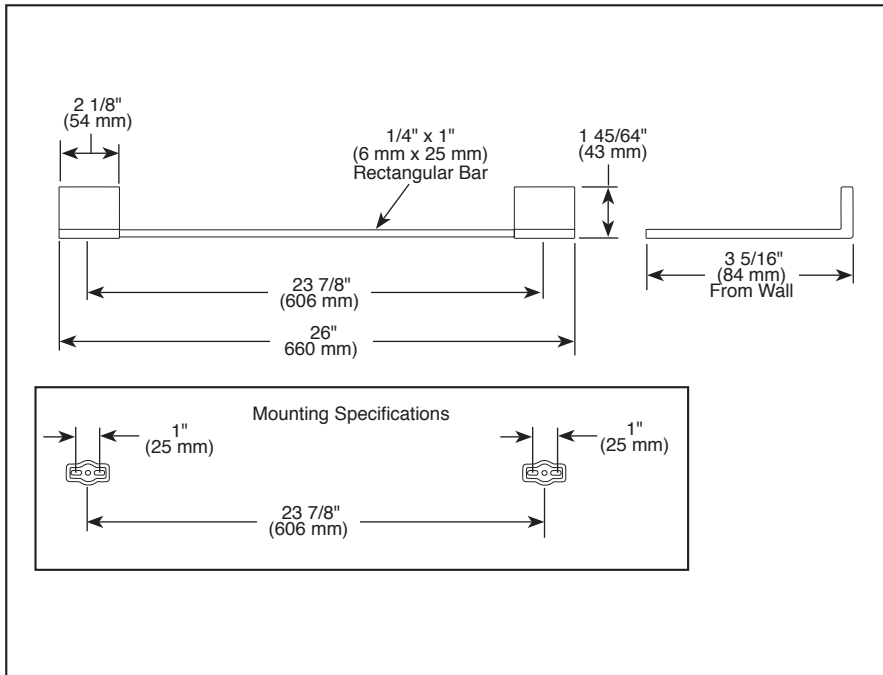

77730▲

Submitted Model No.: _____

Specific Features: _____

▲ Designate Proper Finish Suffix

ACCESSORIES

- Vero™ Bath Collection
- 30" Towel Bar

STANDARD SPECIFICATIONS:

- Wood blocking is preferable behind all wall surfaces. If wood blocking is not available, the following fasteners are suggested: Tile/Masonry-Plastic or lead Anchors Plaster/drywall-Toggle bolts.
- Mounting hardware and mounting template included with product.