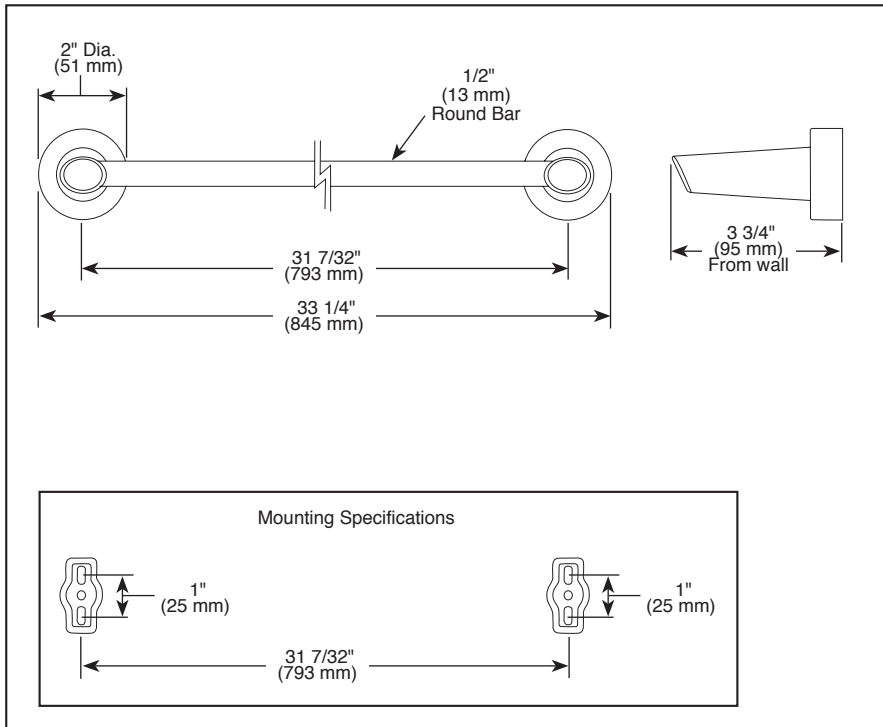

ACCESSORIES

- Compel™ Bath Collection
- 30" Towel Bar

Submitted Model No.: _____

Specific Features: _____

▲ Designate proper finish suffix

STANDARD SPECIFICATIONS:

- Wood blocking is preferable behind all wall surfaces. If wood blocking is not available, the following fasteners are suggested: Tile/Masonry-Plastic or lead Anchors Plaster/drywall-Toggle bolts.
- Mounting hardware and mounting template included with product.