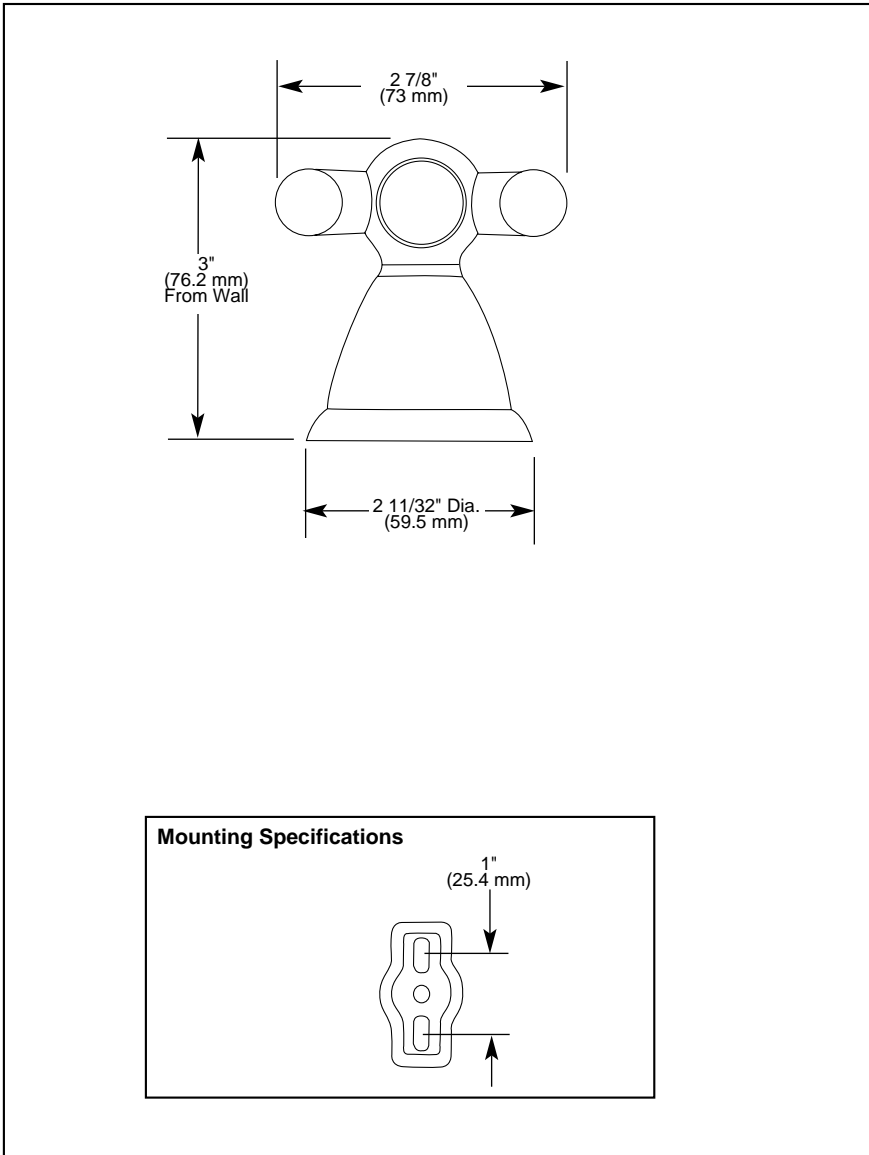

DELTA®

ACCESSORIES

- Botanical® Series
- Double Robe Hook

STANDARD SPECIFICATIONS:

- Wood blocking is preferable behind all wall surfaces. If wood blocking is not available, the following fasteners are suggested: Tile/Masonry-Plastic or lead Anchors Plaster/drywall-Toggle bolts.
- Mounting hardware and mounting instructions included with product.
- Interchangeable accents included.

WARRANTY

- Lifetime Faucet and Finish Limited Warranty to the original consumer purchaser to be free from defects in material and workmanship.
- 5 Year Limited Warranty for usage in all industrial, commercial and business applications.

Indianapolis, Indiana 46280
A Division of Masco Corporation of Indiana
© 2006 Masco Corporation of Indiana

Delta reserves the right (1) to make changes in specifications and materials, and (2) to change or discontinue models, both without notice or obligation. Dimensions are for reference only. See current full-line price book for finish options and product availability.