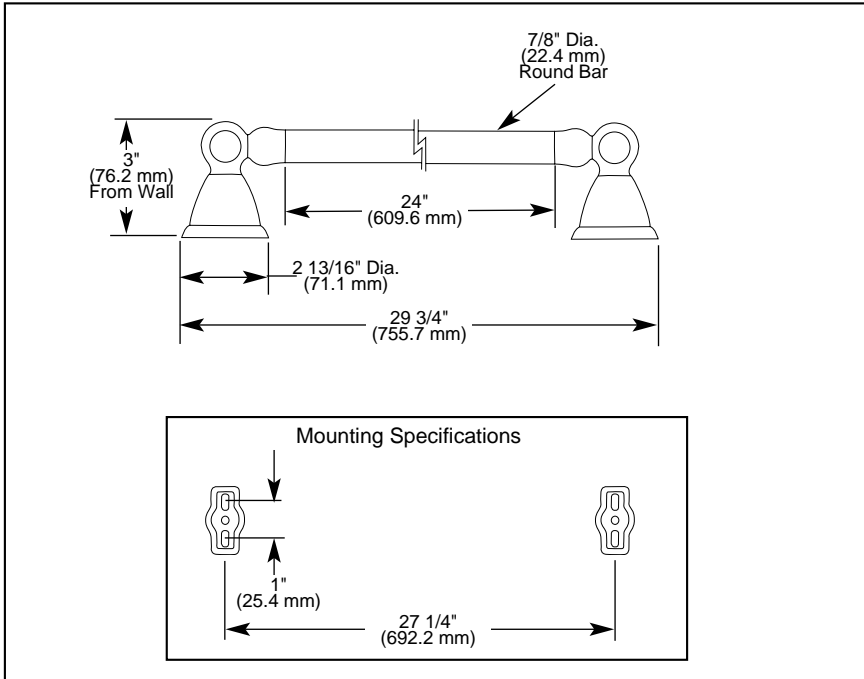

DELTA[®]

ACCESSORIES

- Botanical[®] Series
- 24" Towel bar

Submitted Model No.: _____

Specific Features: _____

STANDARD SPECIFICATIONS:

- Wood blocking is preferable behind all wall surfaces. If wood blocking is not available, the following fasteners are suggested: Tile/Masonry-Plastic or lead Anchors Plaster/drywall-Toggle bolts.
- Mounting hardware and mounting instructions included with product.
- Interchangeable accents included.