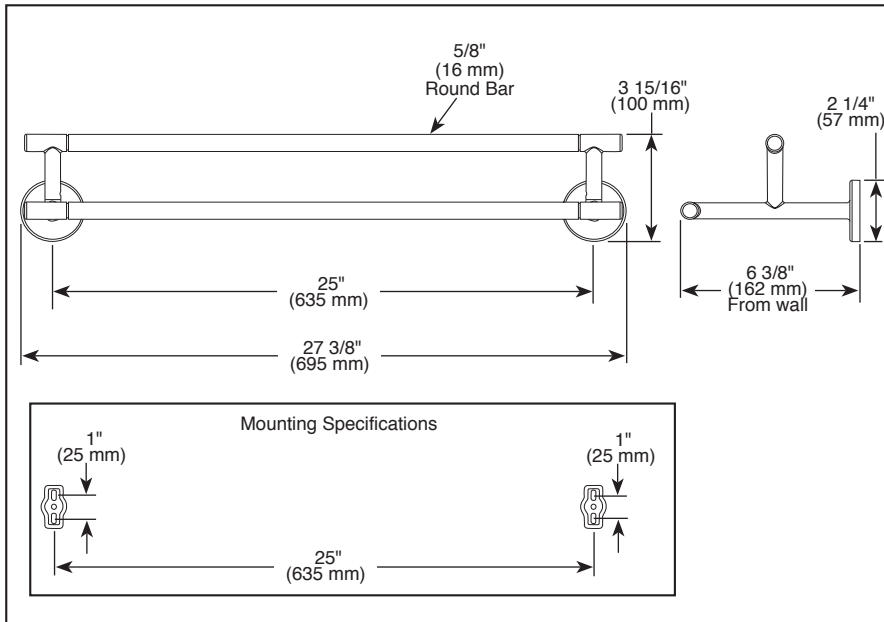

Submitted Model No.: _____
 Specific Features: _____

▲ Designate Proper Finish Suffix

ACCESSORIES

- Trinsic® Bath Collection
- Double Towel Bar

STANDARD SPECIFICATIONS:

- Wood blocking is preferable behind all wall surfaces. If wood blocking is not available, the following fasteners are suggested: Tile/Masonry-Plastic or lead Anchors Plaster/drywall-Toggle bolts.
- Mounting hardware and mounting template included with product.