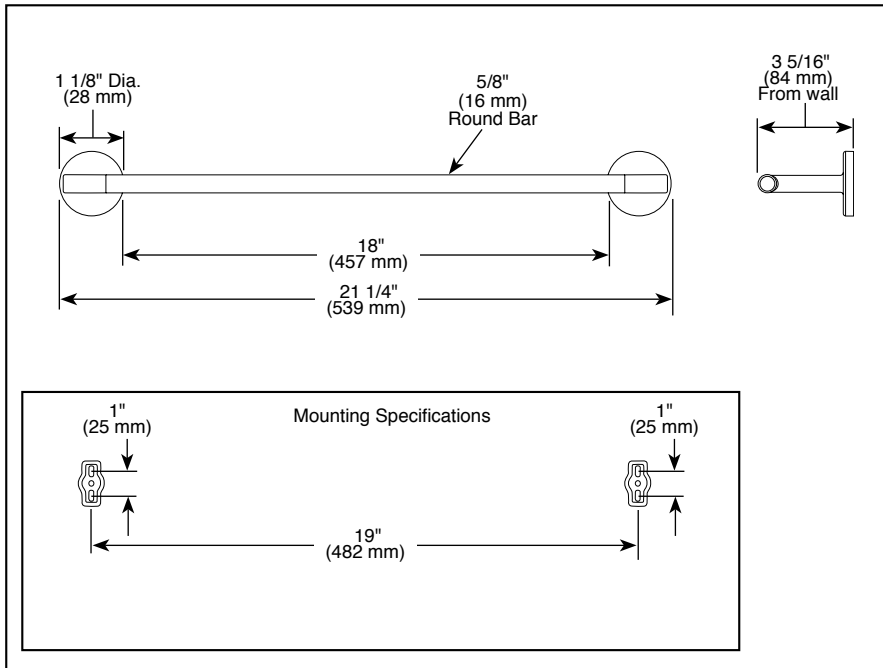

ACCESSORIES

- Trinsic® Bath Collection
- 18" Towel Bar

Submitted Model No.: _____

Specific Features: _____

STANDARD SPECIFICATIONS:

- Wood blocking is preferable behind all wall surfaces. If wood blocking is not available, the following fasteners are suggested: Tile/Masonry-Plastic or lead Anchors Plaster/drywall-Toggle bolts.
- Mounting hardware and mounting template included with product.

▲ Designate Proper Finish Suffix

Liberty Hardware Manufacturing Corporation
 140 Business Park Drive
 Winston-Salem, NC 27107
 800.542.3789
 www.libertyhardware.com
 © 2012 LHMC, A Masco Company

Delta reserves the right (1) to make changes in specifications and materials, and (2) to change or discontinue models, both without notice or obligation. Dimensions are for reference only. See current full-line price book or www.specselect.com for finish options and product availability.