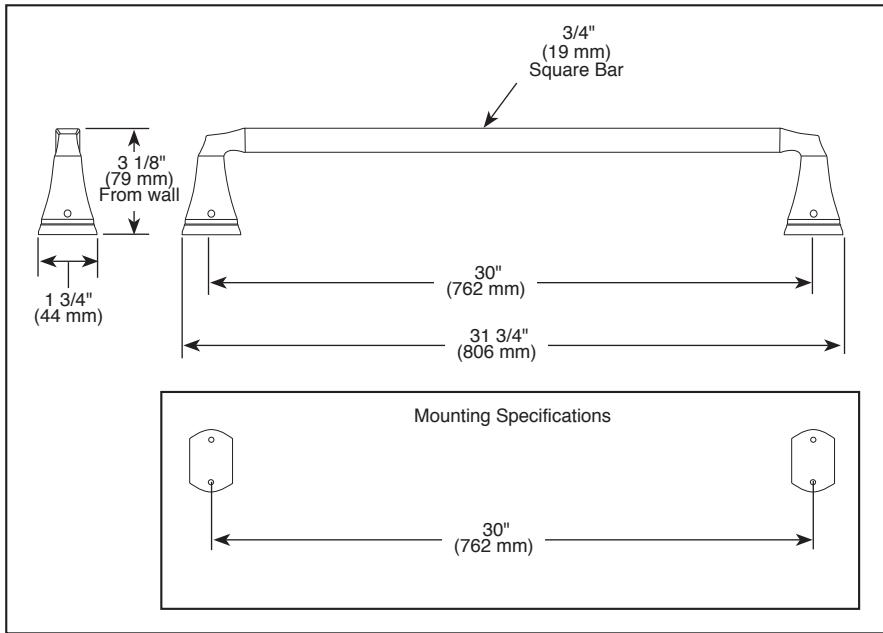

ACCESSORIES

- Dryden™ Bath Collection
- 30" Towel Bar

Submitted Model No.: _____
 Specific Features: _____

STANDARD SPECIFICATIONS:

- Wood blocking is preferable behind all wall surfaces. If wood blocking is not available, the following fasteners are suggested: Tile/Masonry-Plastic or lead Anchors Plaster/drywall-Toggle bolts.
- Mounting hardware and mounting template included with product.