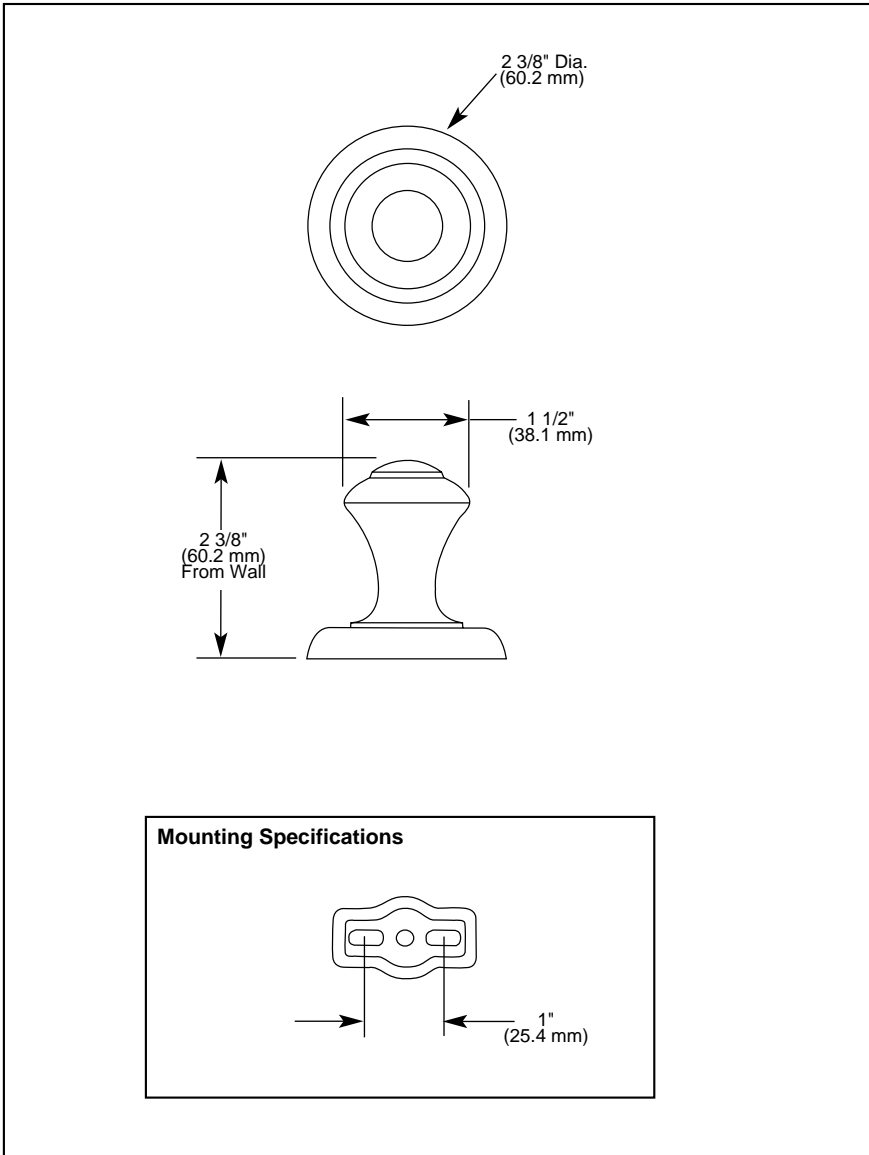

Submitted Model No.: _____

Specific Features: _____

DELTA[®]

ACCESSORIES

- Innovations[®] Series
- Robe Hook

STANDARD SPECIFICATIONS:

- Wood blocking is preferable behind all wall surfaces. If wood blocking is not available, the following fasteners are suggested: Tile/Masonry-Plastic or lead Anchors Plaster/drywall-Toggle bolts.
- Mounting hardware and mounting instructions included with product.