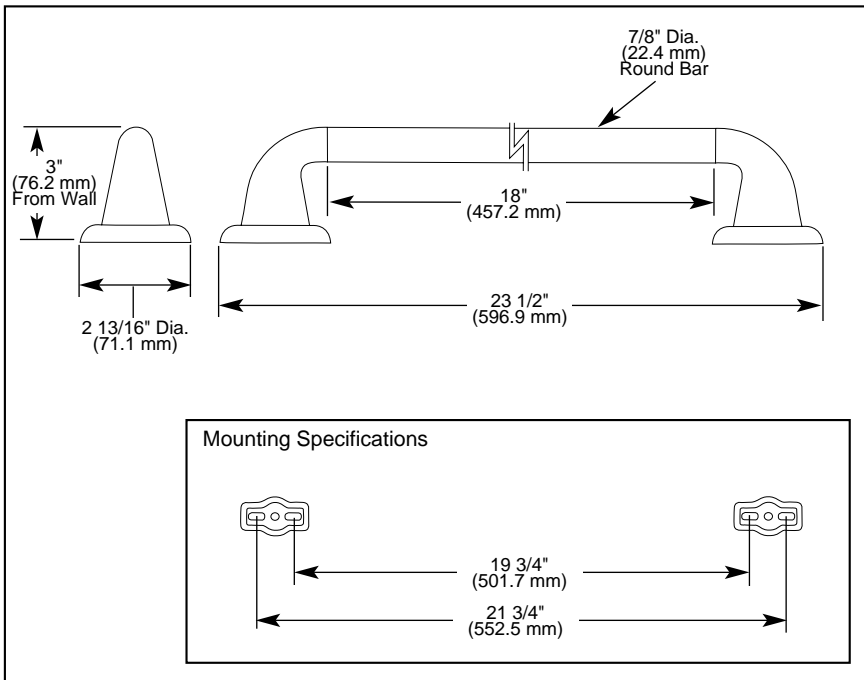

DELTA[®]

ACCESSORIES

- Innovations[®] Series
- 18" Towel bar

Submitted Model No.: _____

Specific Features: _____

STANDARD SPECIFICATIONS:

- Wood blocking is preferable behind all wall surfaces. If wood blocking is not available, the following fasteners are suggested: Tile/Masonry-Plastic or lead Anchors Plaster/drywall-Toggle bolts.
- Mounting hardware and mounting instructions included with product.