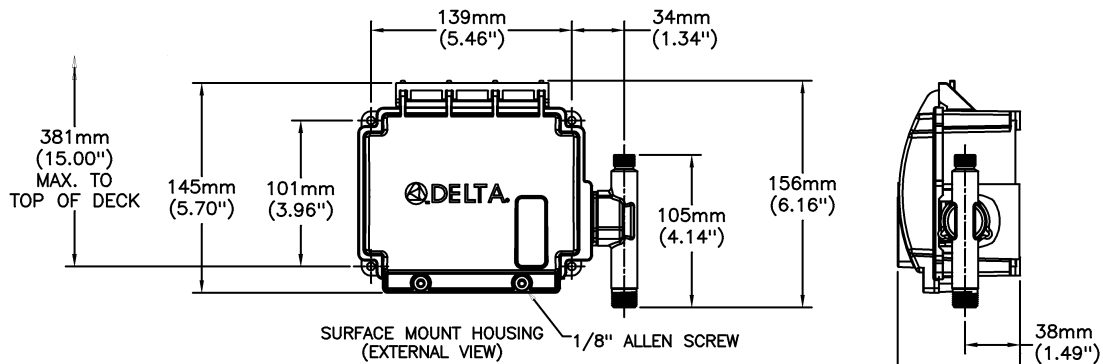

#### OPERATION:

- Hands free (touchless) operation
- No visible sensor, the spout is the sensor
- Water flows when sensor is activated
- Water flow stops upon deactivation of the sensor
- Auto shut-off feature factory set to 45 seconds. Will reset and recalibrate once obstruction is removed
- Adjustable sensing distance 0 to 89mm (0 to 3.5"), factory set to 89mm (3.5") ± 3.18mm (1/8")

*(Dimensional drawing on following page)*

Delta reserves the right (1) to make changes to specifications and materials, and (2) to change or discontinue models, both without notice or obligation. Dimensions are for reference. Measurement may vary plus or minus 6mm(0.25"). Mounting locations are suggested only. Check with local codes for requirements in your area. This spec was produced January 15, 2013.

WATER CONNECTION TO SPOUT IS BY FACTORY SUPPLIED 508mm (20") LONG ENGINEERED POLYMER BRAIDED HOSE

Delta reserves the right (1) to make changes to specifications and materials, and (2) to change or discontinue models, both without notice or obligation. Dimensions are for reference. Measurement may vary plus or minus 6mm(0.25"). Mounting locations are suggested only. Check with local codes for requirements in your area. This spec was produced January 15, 2013.