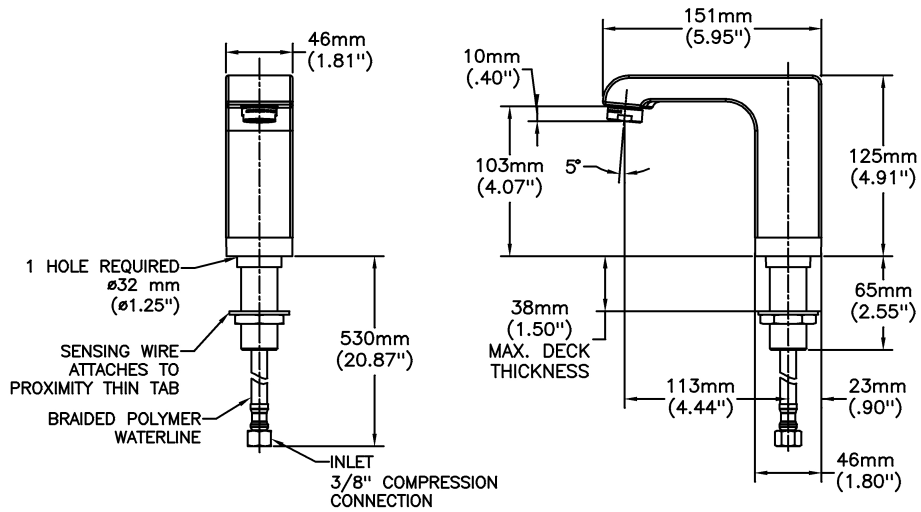

#### SPECIFICATION:

- Deck mount electronic lavatory faucet
- Cast chrome plated brass spout
- Proximity™ Sensing Technology
- Surface mount control box
- Mixing valve required (Order separately)
- Hardwire 24 VAC to 6 VDC (Transformer required. Specify separately)
- Outlet#: 40 - Standard 1.5 USGPM (5.7 L/Min) Flow Control Aerator

#### OPERATION:

- Hands free (touchless) operation
- No visible sensor, the spout is the sensor
- Water flows when sensor is activated
- Water flow stops upon deactivation of the sensor
- Auto shut-off feature factory set to 45 seconds. Will reset and recalibrate once obstruction is removed
- Adjustable sensing distance 0 to 89mm (0 to 3.5"), factory set to 89mm (3.5") ± 3.18mm (1/8")

*(Dimensional drawing on following page)*

Delta reserves the right (1) to make changes to specifications and materials, and (2) to change or discontinue models, both without notice or obligation. Dimensions are for reference. Measurement may vary plus or minus 6mm(0.25"). Mounting locations are suggested only. Check with local codes for requirements in your area. This spec was produced January 15, 2013.

WATER CONNECTION TO SPOUT IS BY FACTORY SUPPLIED 508mm (20") LONG ENGINEERED POLYMER BRAIDED HOSE

Delta reserves the right (1) to make changes to specifications and materials, and (2) to change or discontinue models, both without notice or obligation. Dimensions are for reference. Measurement may vary plus or minus 6mm(0.25"). Mounting locations are suggested only. Check with local codes for requirements in your area. This spec was produced January 15, 2013.