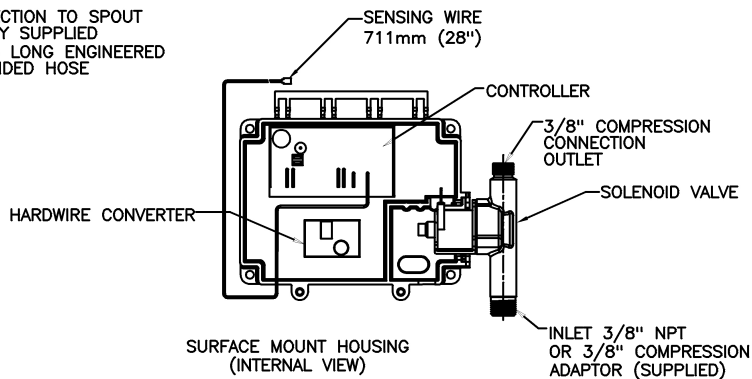

#### OPERATION:

- Hands free (touchless) operation
- No visible sensor, the spout is the sensor
- Water flows when sensor is activated
- Water flow stops upon deactivation of the sensor
- Auto shut-off feature factory set to 45 seconds. Will reset and recalibrate once obstruction is removed
- Adjustable sensing distance 0 to 89mm (0 to 3.5"), factory set to 89mm (3.5") ± 3.18mm (1/8")

*(Dimensional drawing on following page)*

Delta reserves the right (1) to make changes to specifications and materials, and (2) to change or discontinue models, both without notice or obligation. Dimensions are for reference. Measurement may vary plus or minus 6mm(0.25"). Mounting locations are suggested only. Check with local codes for requirements in your area. This spec was produced January 15, 2013.

WATER CONNECTION TO SPOUT IS BY FACTORY SUPPLIED 508mm (20") LONG ENGINEERED POLYMER BRAIDED HOSE

Delta reserves the right (1) to make changes to specifications and materials, and (2) to change or discontinue models, both without notice or obligation. Dimensions are for reference. Measurement may vary plus or minus 6mm(0.25"). Mounting locations are suggested only. Check with local codes for requirements in your area. This spec was produced January 15, 2013.