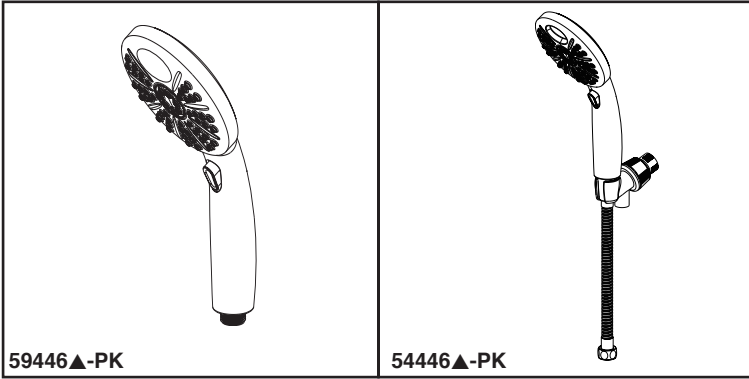

Submitted Model No.: _____

Specific Features: _____

59446▲-PK

- Full Body Spray
- Massage Spray
- Full Spray w/ Massage
- Shampoo Rinse Spray
- Shampoo Rinse w/ Massage
- Drenching Spray

54446▲-PK

▲ Designate proper finish suffix

Delta reserves the right (1) to make changes in specifications and materials, and (2) to change or discontinue models, both without notice or obligation. Dimensions are for reference only. See current full-line price book or www.deltafaucet.com for finish options and product availability.