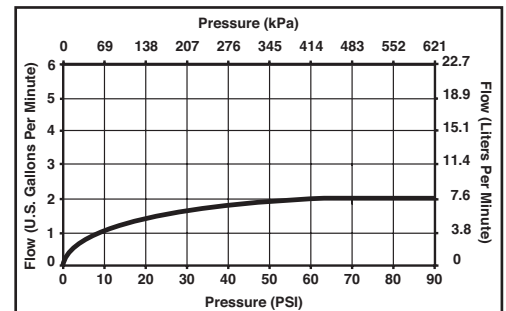

HANDSHOWER

- Temp20 temperature display handshower
- 6-spray setting arm mount handshower
- Touch-Clean® nozzles
- Temperature display changes color as temperature increases

STANDARD SPECIFICATIONS:

- 60-82"(1524-2083mm) metal stretchable hose.
- Change spray modes with pushbutton.
- No batteries required.
- Dual check valves for backflow prevention.
- Maximum flow rate 2.0 gpm (7.6L/min) @ 80 PSI.

WARRANTY

- Lifetime limited warranty on parts (other than electronic parts and batteries) and finishes; or, for commercial users, for 5 years from the date of purchase.
- 5 year limited warranty on electronic parts (other than batteries); or for commercial users, for 1 year from the date of purchase.

COMPLIES WITH

- ASME A112.18.1 / CSA B125.1

55 E. 111th Street, Indianapolis, Indiana 46280
350 South Edgeware Road, St. Thomas, Ontario Canada N5P 4L1
© 2013 Masco Corporation of Indiana