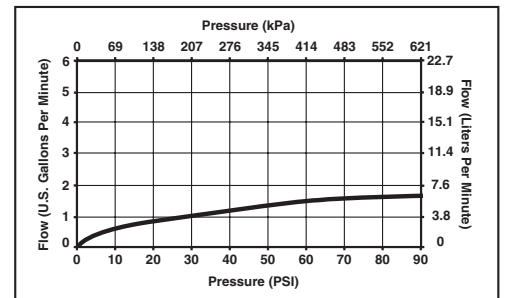

55 E. 111th Street, Indianapolis, Indiana 46280
350 South Edgeware Road, St. Thomas, ON N5P 4L1
© 2011 Masco Corporation of Indiana

▲ Designate Proper Finish Suffix

Delta reserves the right (1) to make changes in specifications and materials, and (2) to change or discontinue models, both without notice or obligation. Dimensions are for reference only. See current full-line price book or www.specselect.com for finish options and product availability.