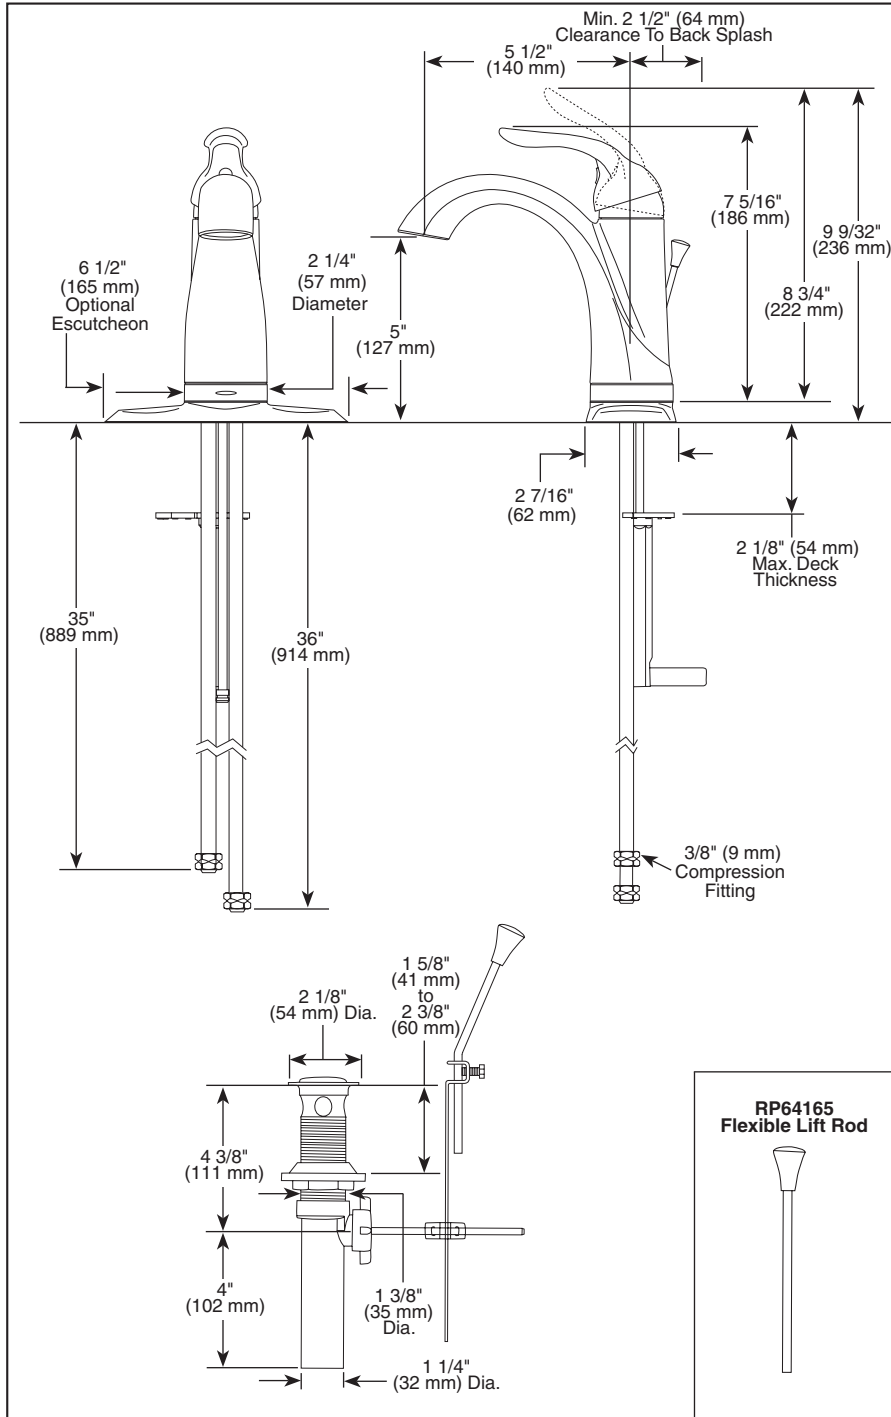

# LAVATORY FAUCETS

- Lahara® Bath Collection
- DIAMOND Seal® Technology
- Single Handle Deck Mount
- 1 or 3 Hole Mount  
(Optional 6 1/2" Escutcheon Included)
- Touch2O.xt™ Technology

Submitted Model No.: \_\_\_\_\_

## STANDARD SPECIFICATIONS:

- Single handle lavatory deck faucet.
- 1 or 3 hole mount (6 1/2" (165 mm) escutcheon plate included).
- 5 1/2" (140 mm) long spout.
- 1 1/8" minimum - 1 1/2" maximum hole size.
- Lever handle. Control mechanism is the diamond embedded ceramic disc cartridge.
- Control handle shall return to neutral position when valve is turned off.
- 3/8" O.D. straight, staggered pex supply tubes 35" (889 mm) and 36" (914 mm) long.
- Maximum 1.5 gpm flowrate @ 60 PSI.
- Models include polypropylene pop-up.
- Delta Touch2O.xt™ Technology or proximity sensing technology controls water flow.
- Blue light flashes for proximity activation and solid blue for touch activation.
- On-Off indicator light signals when batteries are low.
- Uses 4 AA batteries (included).