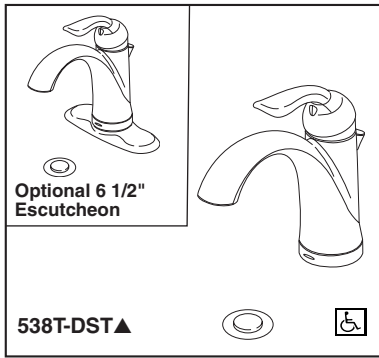

# LAVATORY FAUCETS

- Lahara® Bath Collection
- DIAMOND Seal® Technology
- Single Handle Deck Mount
- 1 or 3 Hole Mount  
(Optional 6 1/2" Escutcheon Included)
- Touch2O.xt™ Technology

Submitted Model No.: \_\_\_\_\_

## STANDARD SPECIFICATIONS:

- Single handle lavatory deck faucet.
- 1 or 3 hole mount (6 1/2" (165 mm) escutcheon plate included).
- 5 1/2" (140 mm) long spout.
- 1 1/8" minimum - 1 1/2" maximum hole size.
- Lever handle. Control mechanism is the diamond embedded ceramic disc cartridge.
- Control handle shall return to neutral position when valve is turned off.
- 3/8" O.D. straight, staggered pex supply tubes 35" (889 mm) and 36" (914 mm) long.
- Maximum 1.5 gpm flowrate @ 60 PSI.
- Models include polypropylene pop-up.
- Delta Touch2O.xt™ Technology or proximity sensing technology controls water flow.
- Blue light flashes for proximity activation and solid blue for touch activation.
- On-Off indicator light signals when batteries are low.
- Uses 4 AA batteries (included).